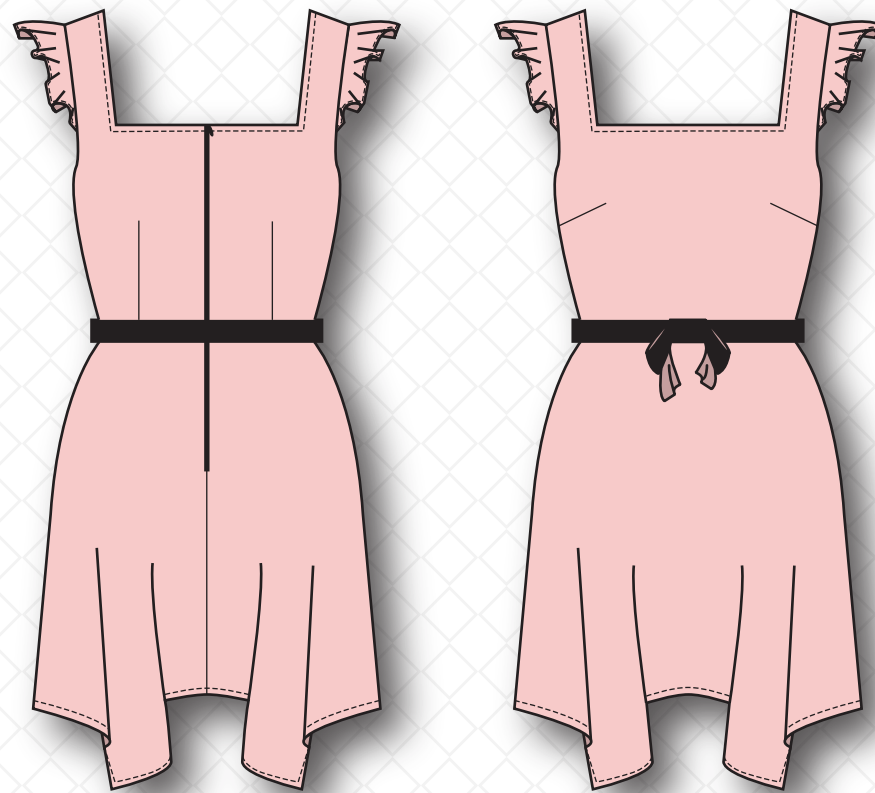

Marisol Mata

Pastel Brook

AW 16/17

Women's Special Occasion

PB#2611

Accordion Pleat CrepeBack 100% Polyester Satin Dress
with 22" Invisible Zipper and .5" Satin Ribbon

Wholesale: \$45

Suggested Retail: \$125

Orchid Haze

Fig

Volcanic Glass

PB#2610

Hankerchief CrepeBack 100% Polyester Satin Dress
with 1.5" Satin Ribbon and 22" Invisible Zipper

Wholesale: \$40

Suggested Retail: \$150

PB#2640

Stretch Silk 97% Polyester/3% Spandex
Accordion Pleat Dress with 22" Invisible Zipper

Wholesale: \$30

Suggested Retail: \$100

Volcanic Glass

Fig

Rose Quartz

Rose Quartz

Artic

Blooming Dahlia