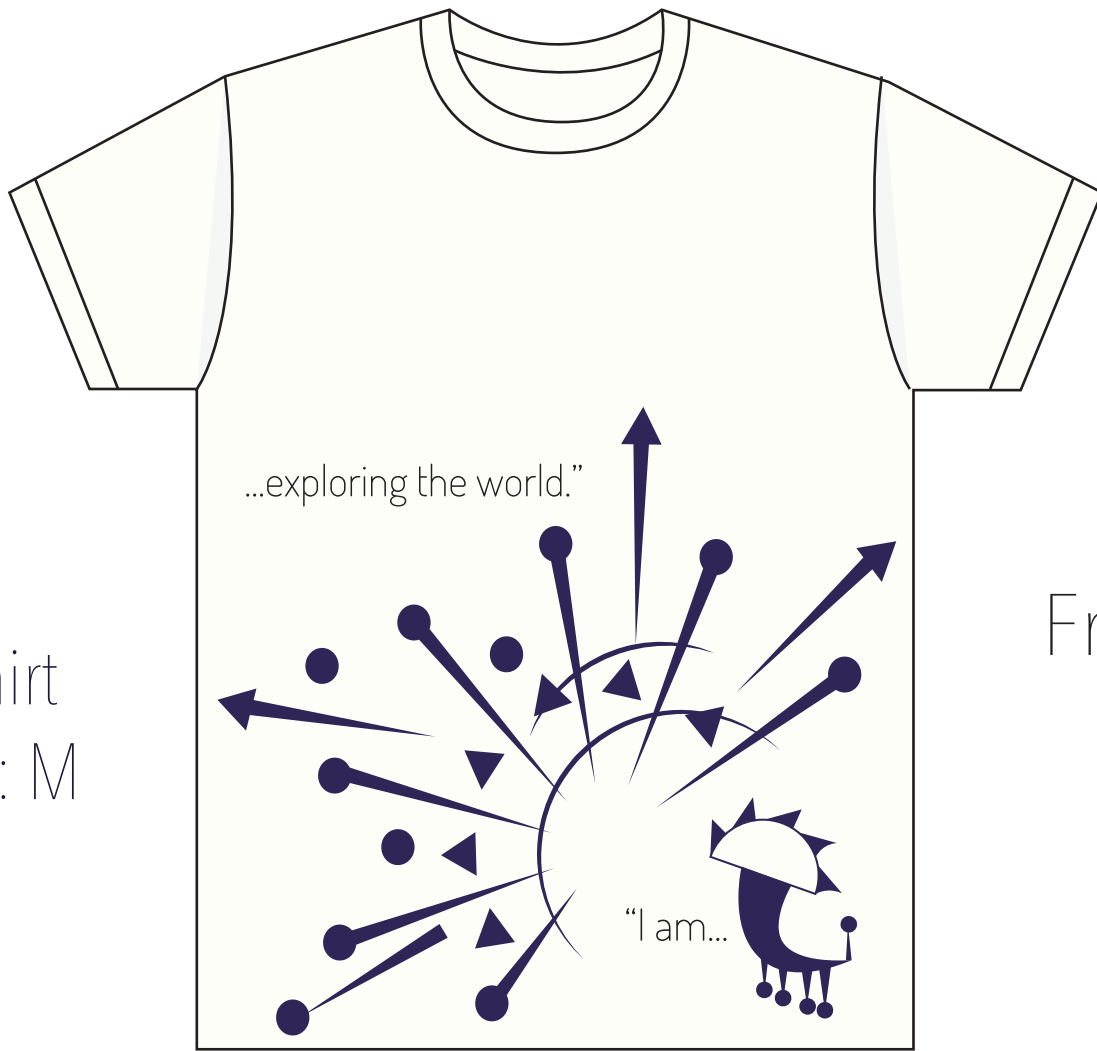

T-shirt
SIZE: M

Front

Inside