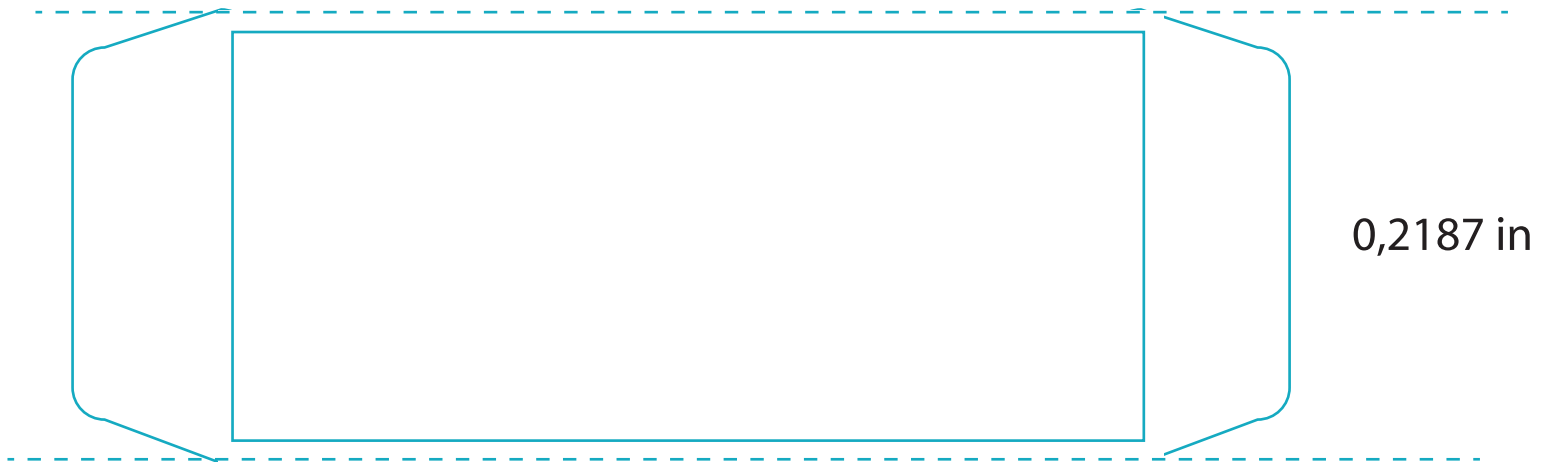

Design

Strategy

Front
W: 13,2413in
H: 8,5in

CD COVER

"In-house" documentation:

- Case study video.
- Soft copy submit.

Back
W: 13,2413in
H: 8,5in

Place: Putting CD in

Template to print
4,9213 in

0,2187 in