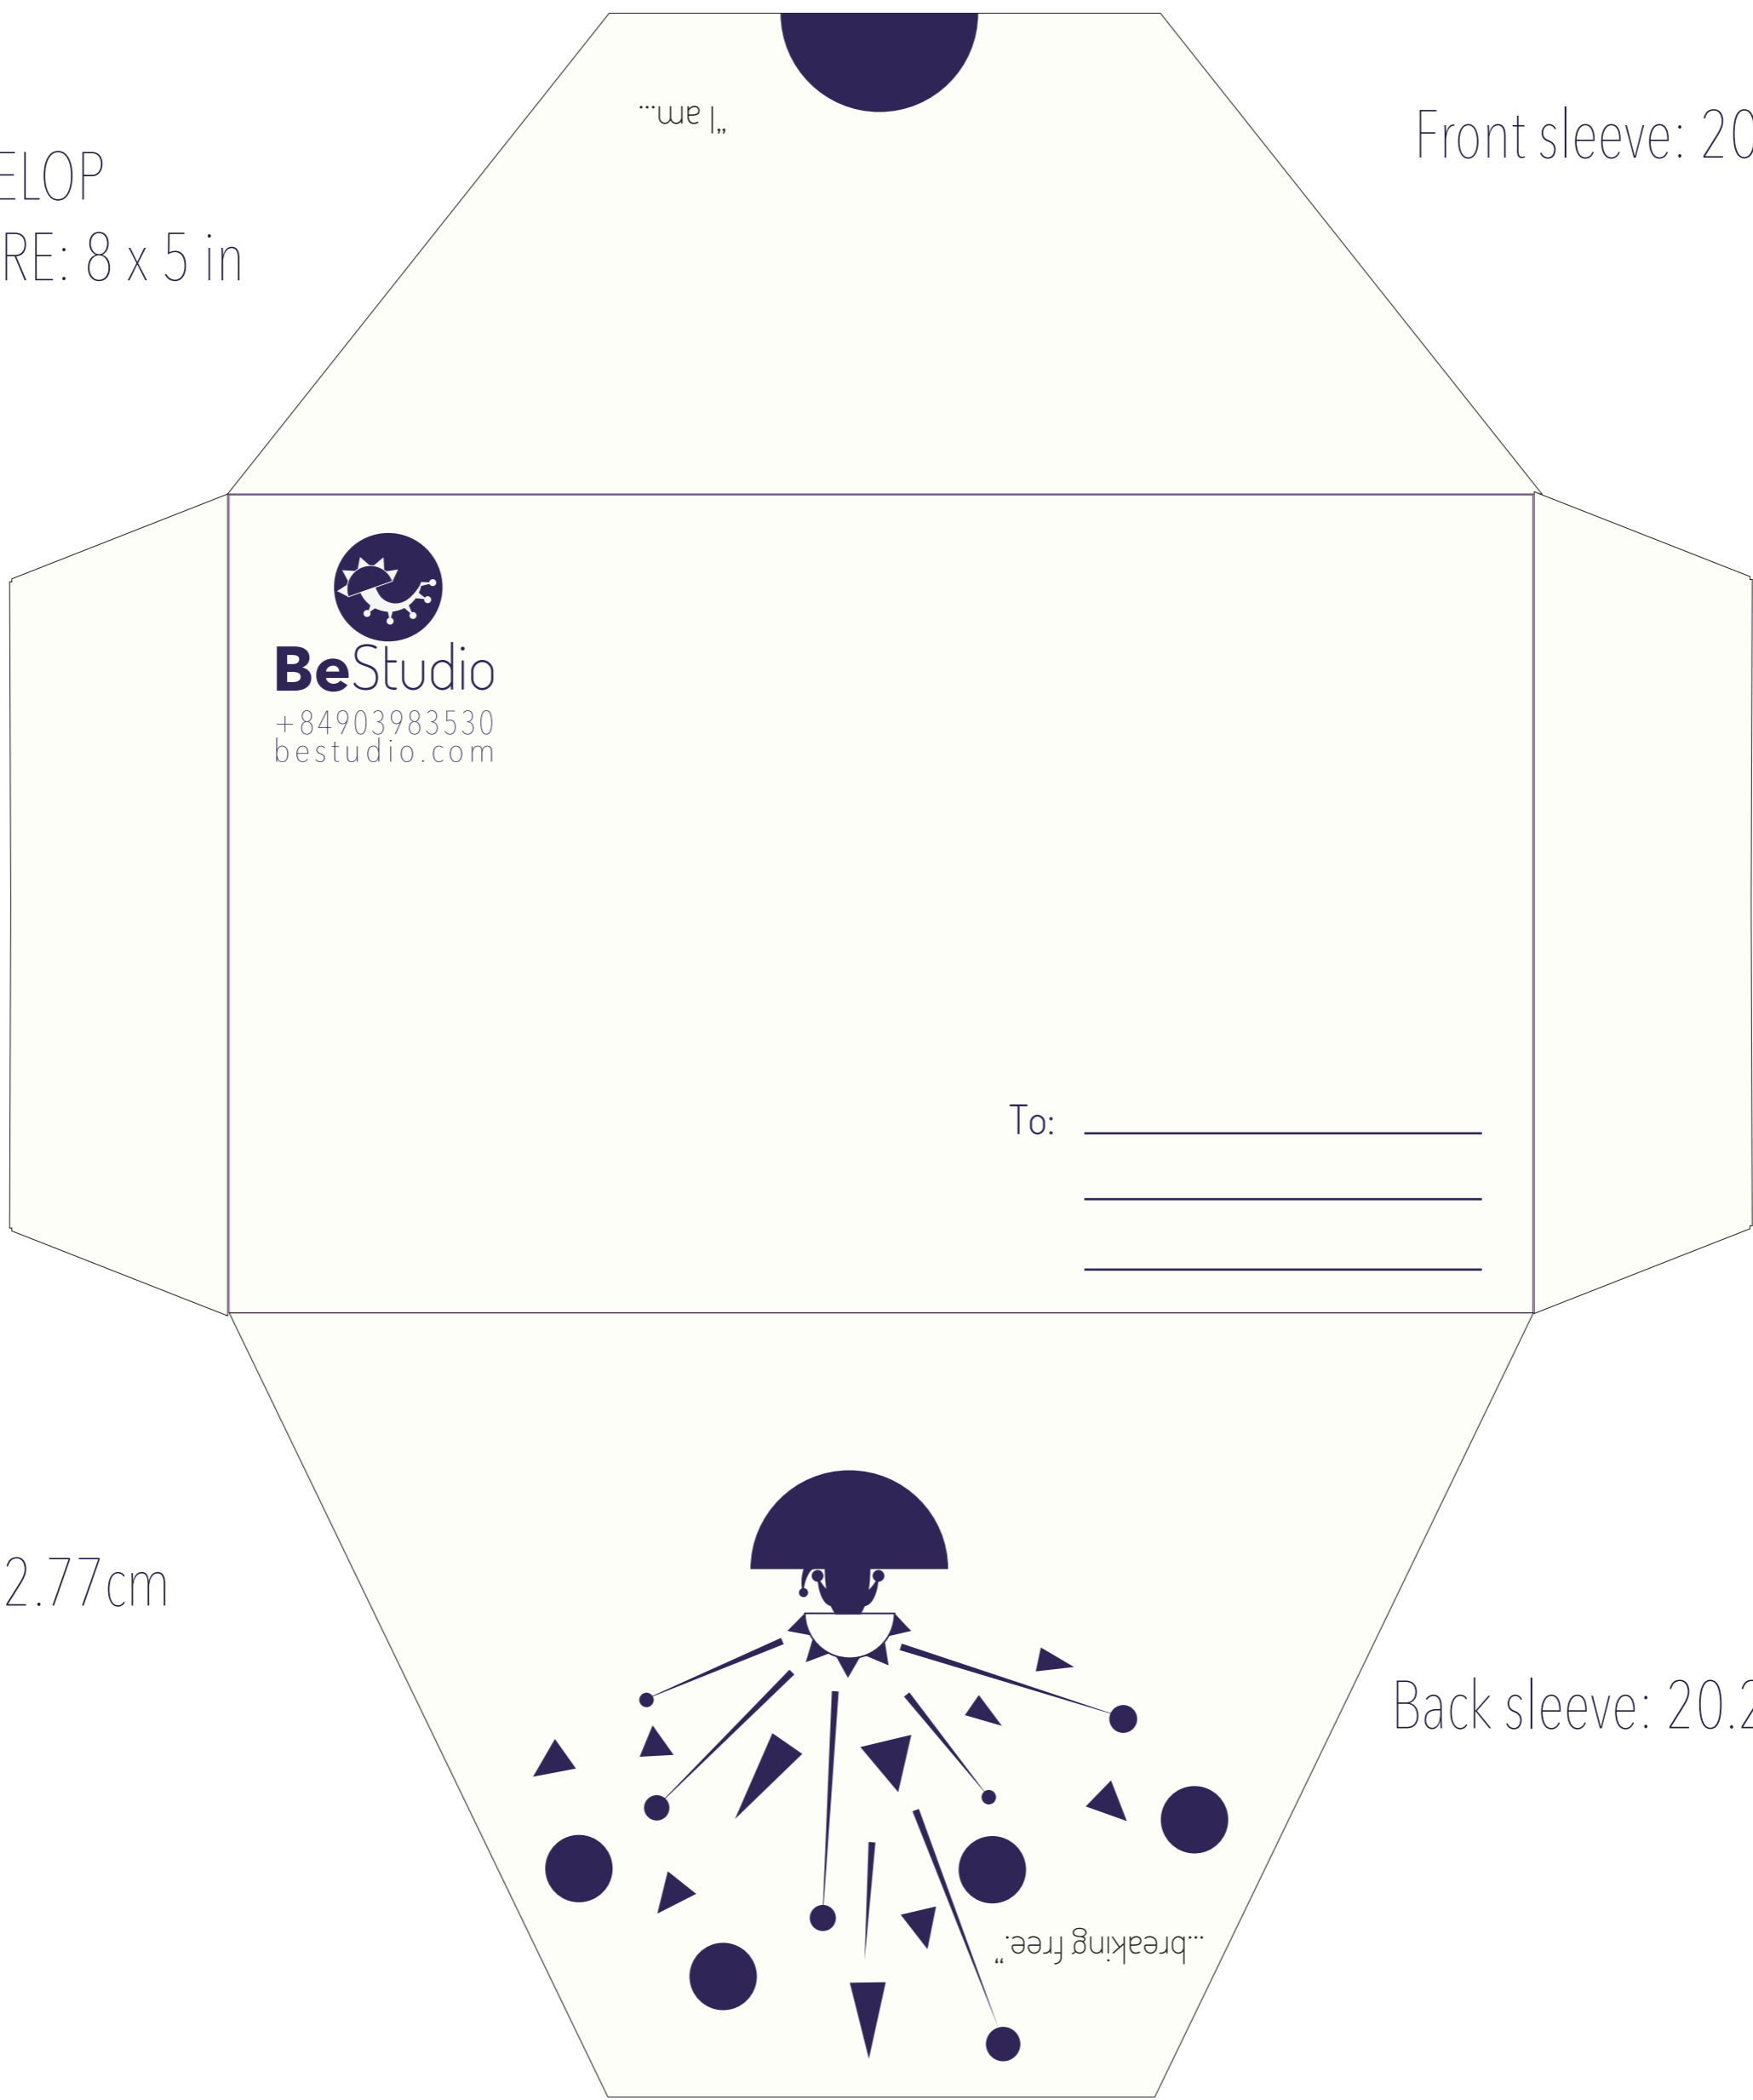

ENVELOP  
SIZE: SQUARE: 8 x 5 in

Front sleeve: 20.41 x 7.47cm

Side: 3.39 x 12.77cm

Back sleeve: 20.25 x 12.18cm