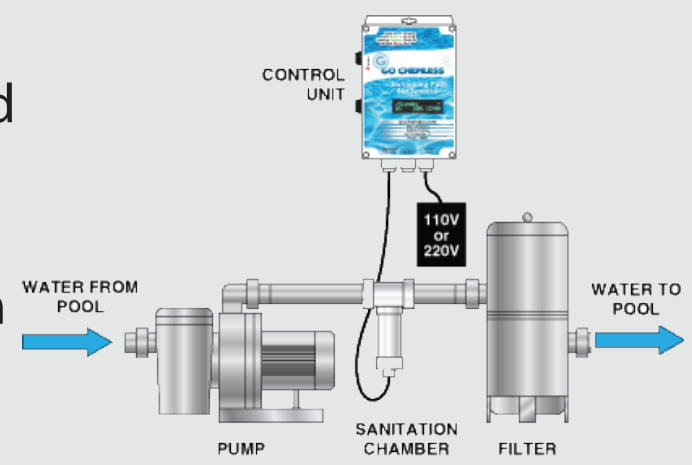

SPA

PIER 48 COMMUNITY COMPLEX

Pebble Rock flooring is the natural flooring stick with concreat.

Bamboo wood from eco Timber. Bamboo is the fastest growing plant on earth. It grows fully height with in 6 months and will achieve harvest maturity in 5-8 years.

Low VOC Paint finished

The Eco tech pool use new technology that was invented by NASA to reduce families chemical exposure by up to 90%. The Go Chenless system use natural ions to combat Algae, Bacteria, Viruses, Mold and fungus. Also, use the low