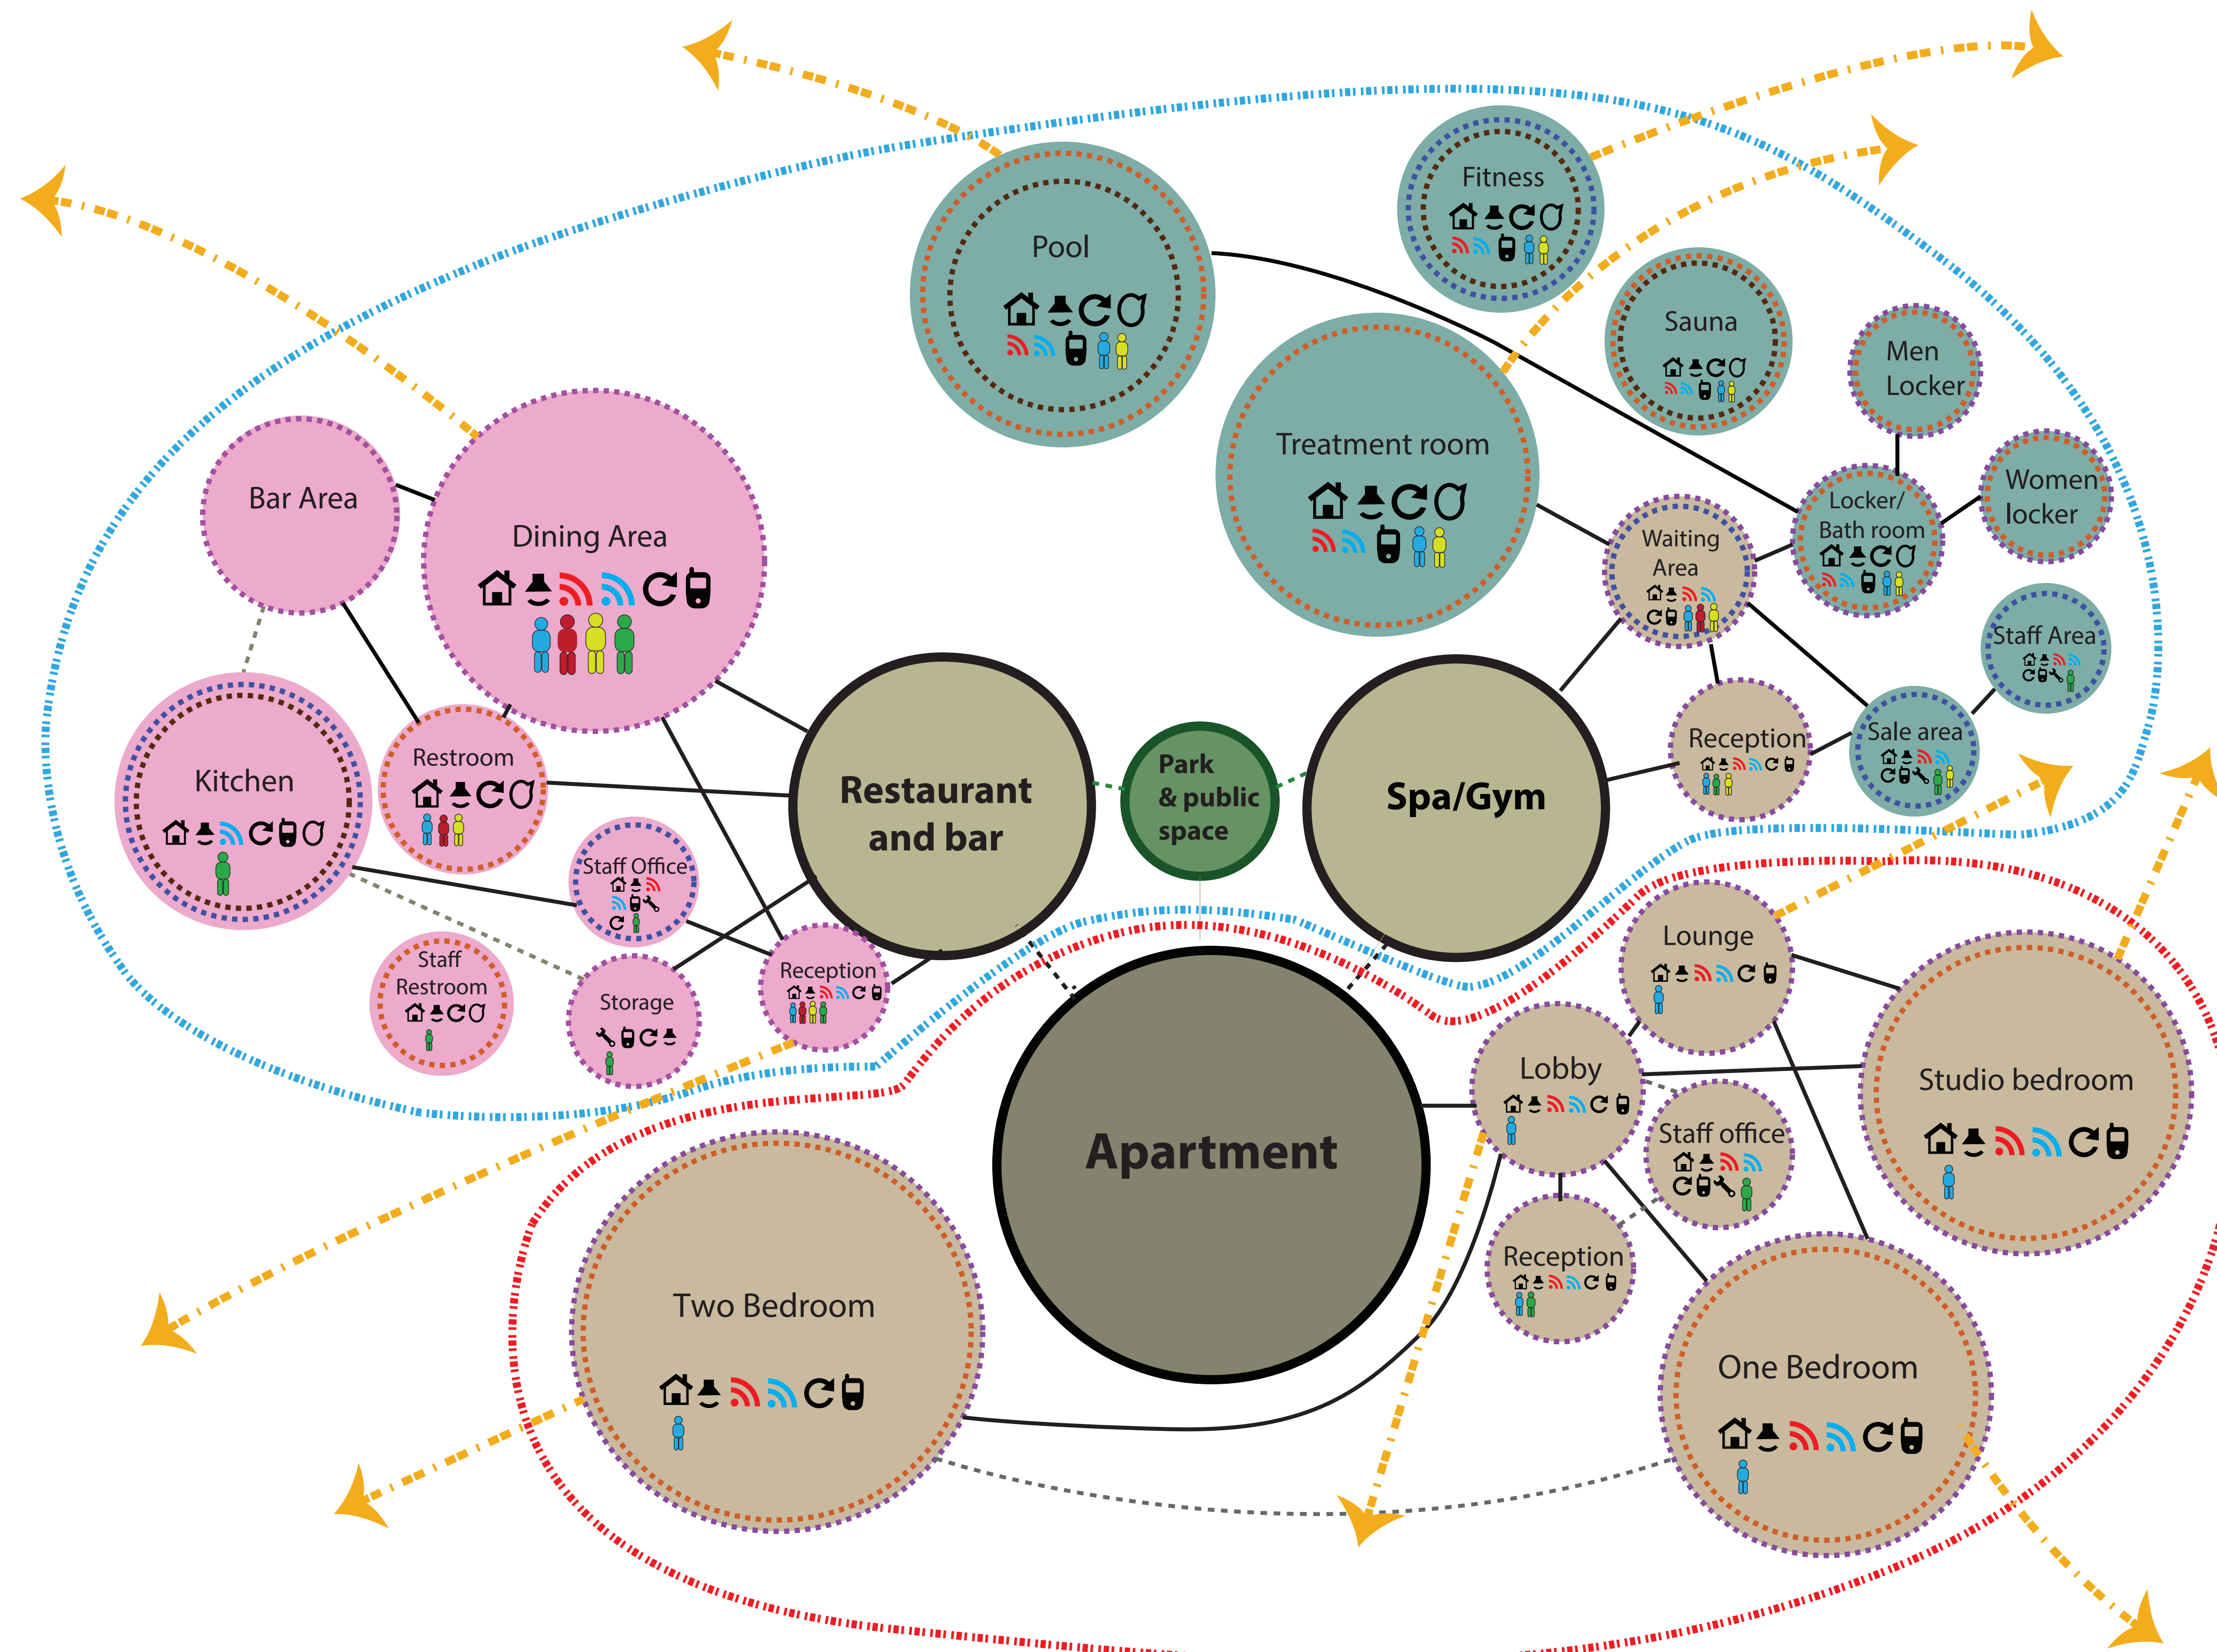

PROGRAM DIAGRAM

PIER 48 COMMUNITY COMPLEX

LEGEND

- - - - - Park
 - - - - - Connection
 - Major Adjacency
 - - - - - Minor Adjacency
 - - - - - View access
- Thermal Comfort**
- - - - - Humidity Control
 - - - - - Temperature Control
 - - - - - Air Movement
 - - - - - Radiant Temperature

Zone

- - - - - Private
- - - - - Public

Function Require

- | | |
|-----------|------------|
| Heating | Cooling |
| Lighting | Air Supply |
| Furniture | Equipment |
| Water | Electric |

User

- | | |
|------------------|---------------------|
| Apartment Tenant | Restaurant Customer |
| Worker | Outside People |

- Commercial
- Residential