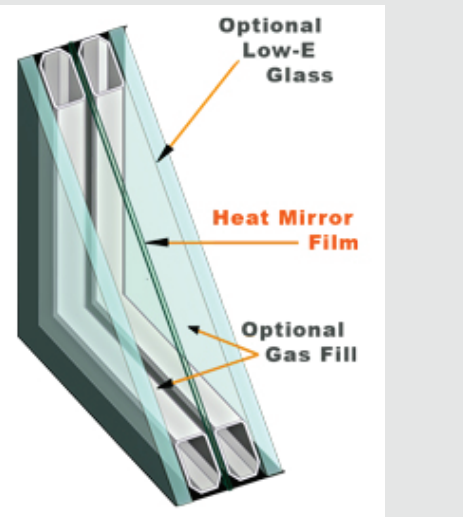

RESTAURANT & BAR

PIER 48 COMMUNITY COMPLEX

Pine wood is hard wood flooring that can bring warm and distinctive beauty to restaurant and give more spacious feel to space . Also it certified by FSC.

Low E glass reflects internal heat back into the space using this type of glass it can reduce heat loss.

Recycle glass is a sustainable, fully recyclable material which provides great environmental benefits such as contributing to mitigating climate change and saving precious natural resources. It is also highly appreciated in many applications for its inert nature and its contributions to safeguarding people's health and well being.