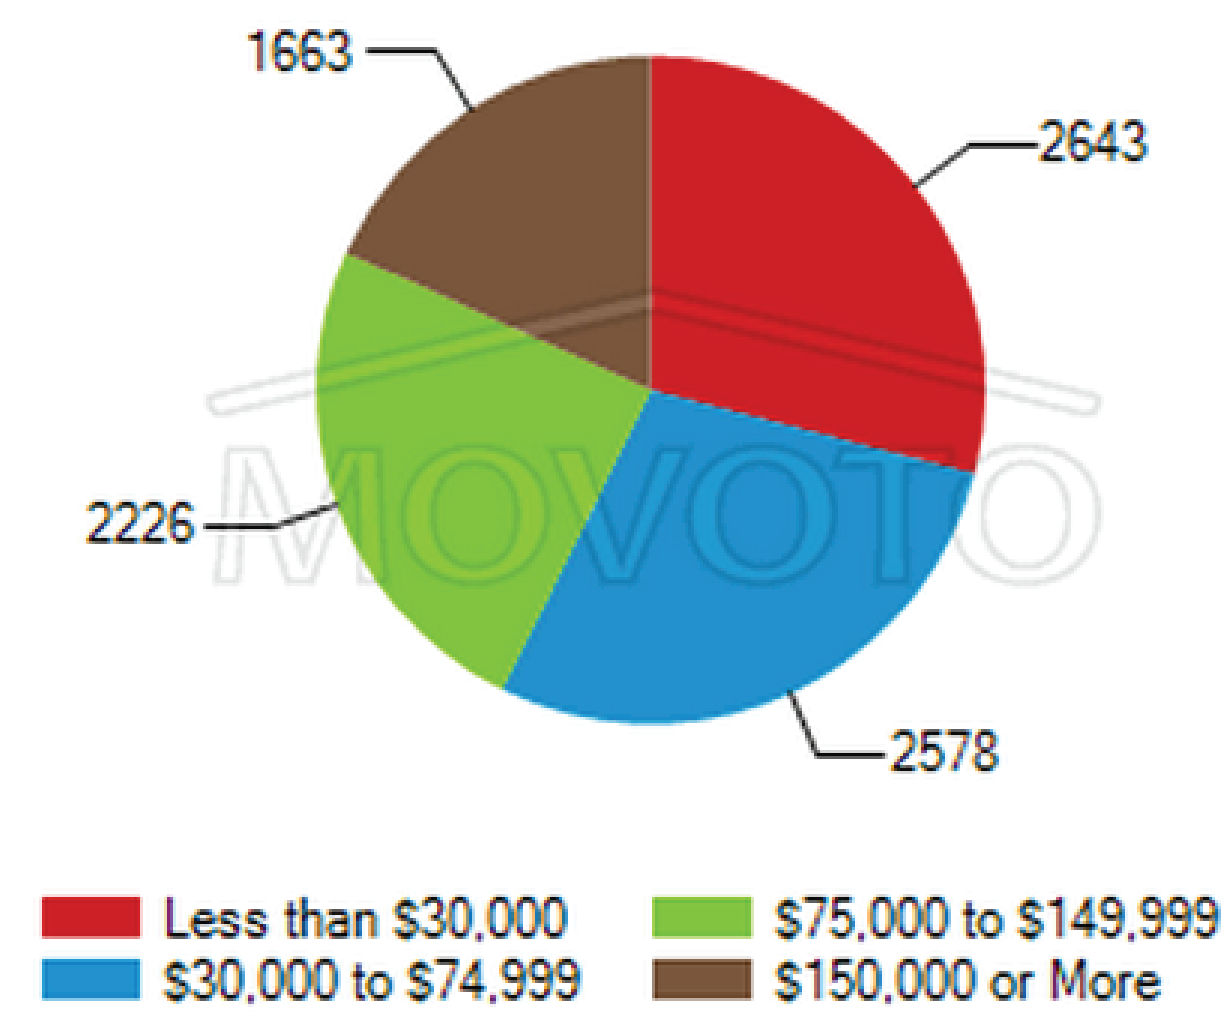

User profile

A. Business or professional workers who work around here

B. Residents who work or live around community.

- have middle income household.
- age 25-39 years old.
- mostly is 1 person household.
- couples.

Household Income Levels

Population by Education Level

Population by Sex

Civilian Employment Industry

Population by Age