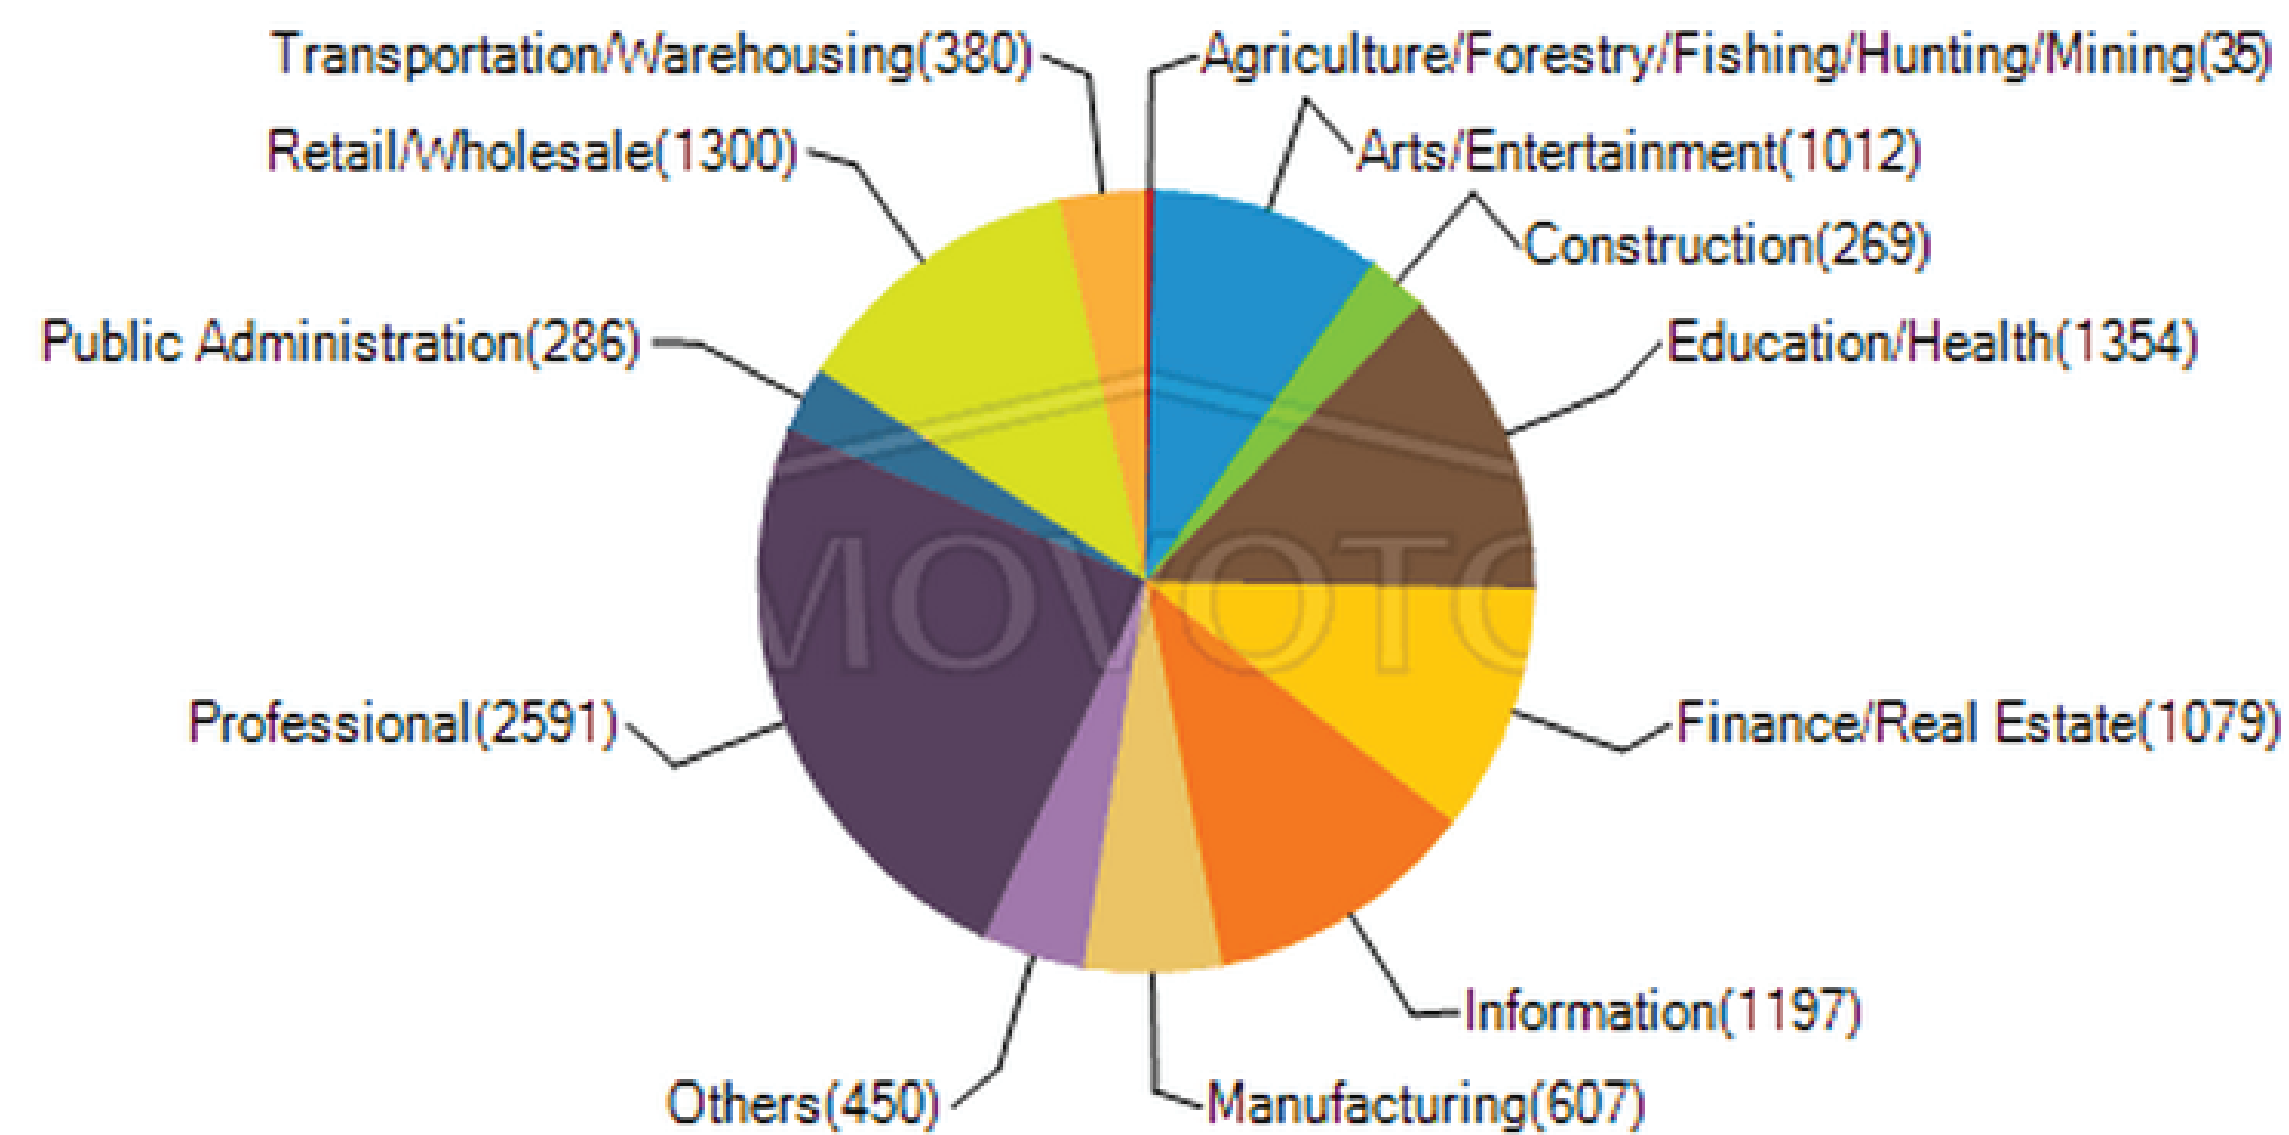

User profile

A. Business or professional workers who work around here

B. Residents who work or live around community.

- have middle income household.
- age 25-39 years old.
- mostly is 1 person household.
- couples.

Household Income Levels

Population by Education Level

Population by Sex

Civilian Employment Industry

Population by Age