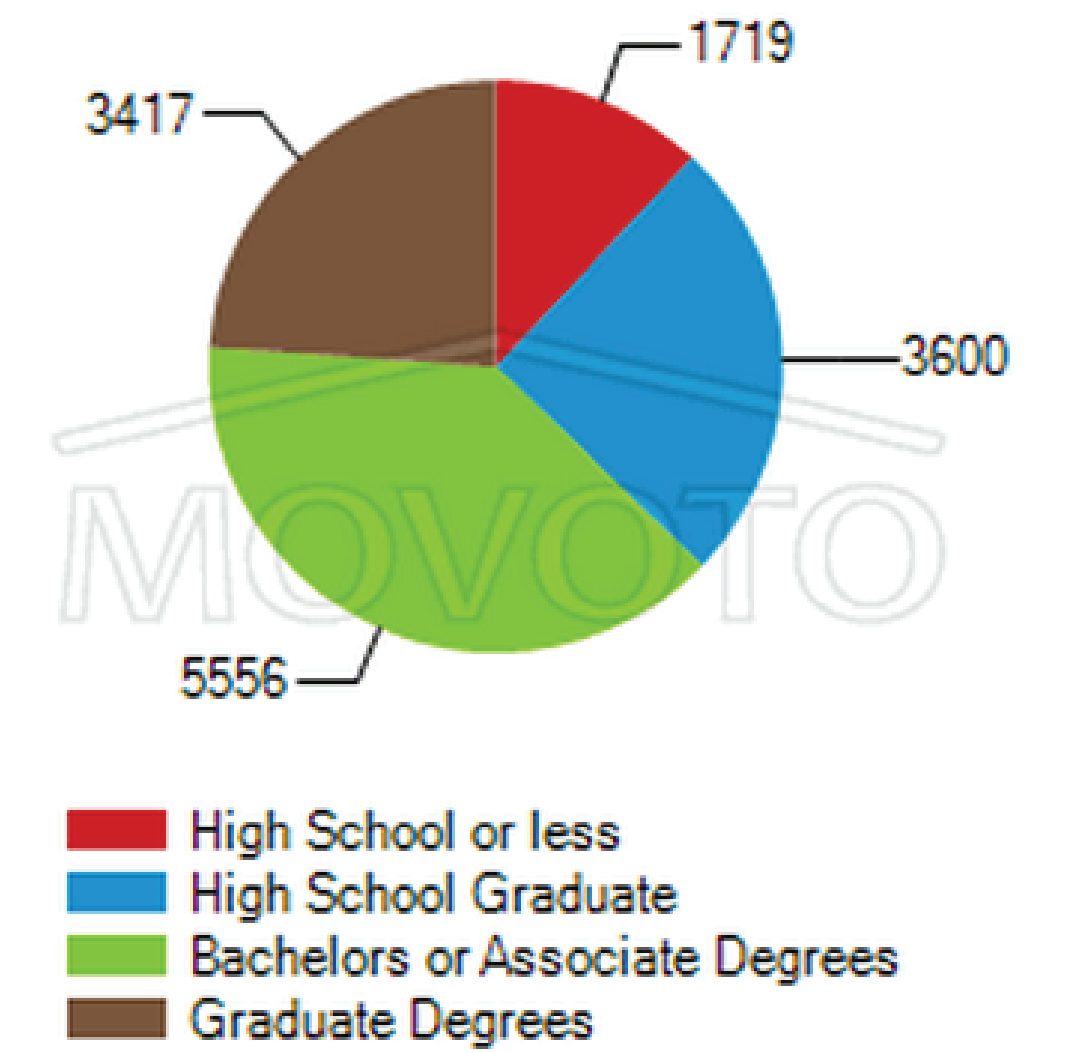

User profile

A. Business or professional workers who work around here

B. Residents who work or live around community.

- have middle income household.
- age 25-39 years old.
- mostly is 1 person household.
- couples.

Household Income Levels

Population by Education Level

Population by Sex

Civilian Employment Industry

Population by Age