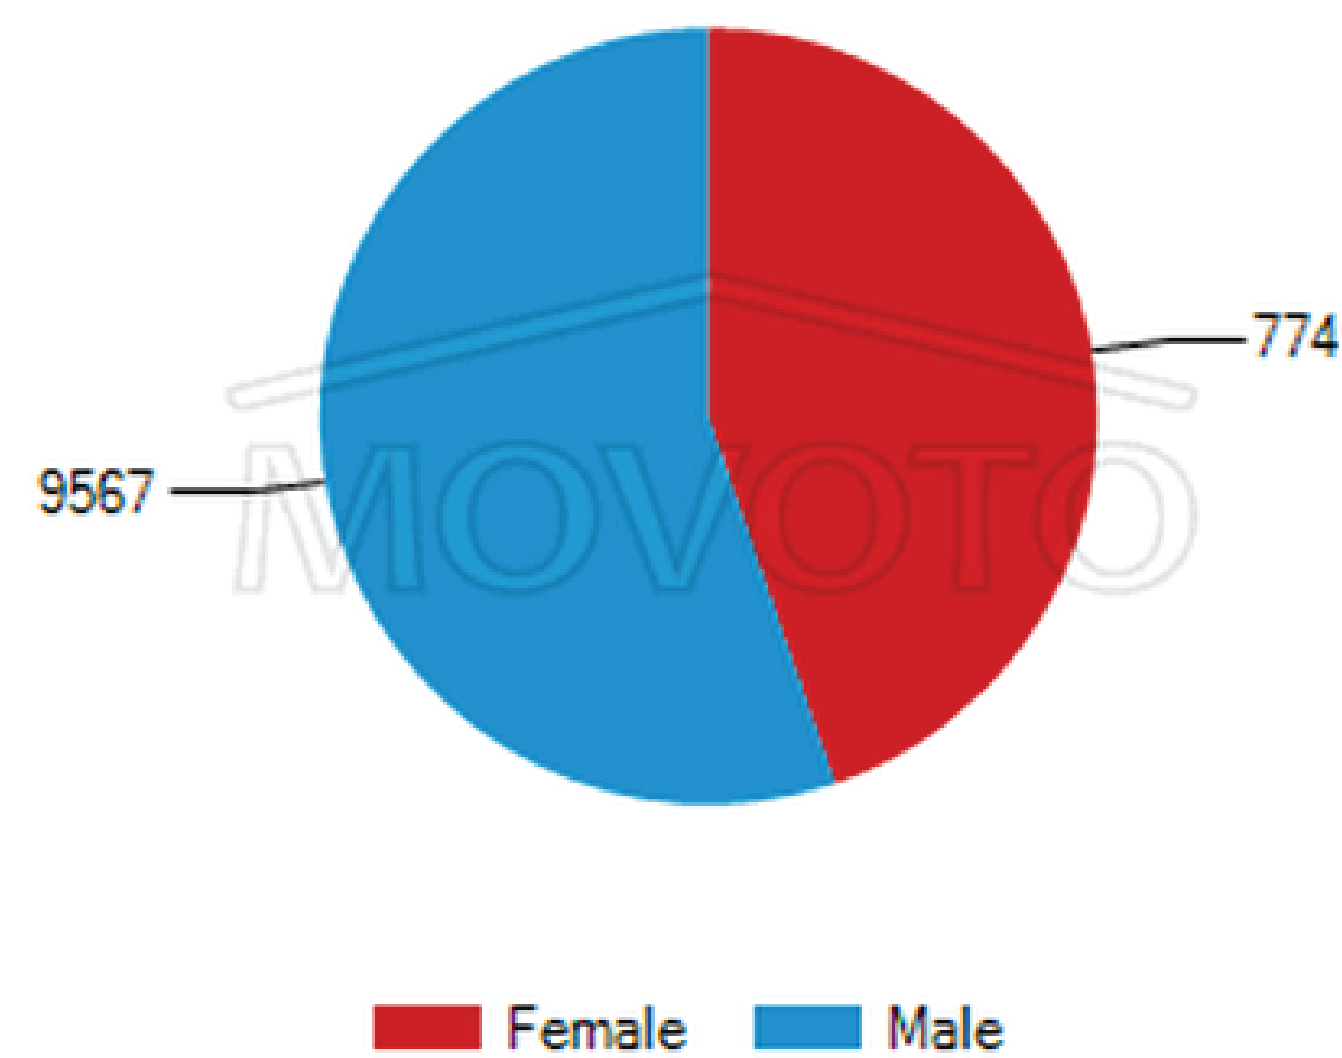

User profile

A. Business or professional workers who work around here

B. Residents who work or live around community.

- have middle income household.
- age 25-39 years old.
- mostly is 1 person household.
- couples.

Household Income Levels

Population by Education Level

Population by Sex

Civilian Employment Industry

Population by Age