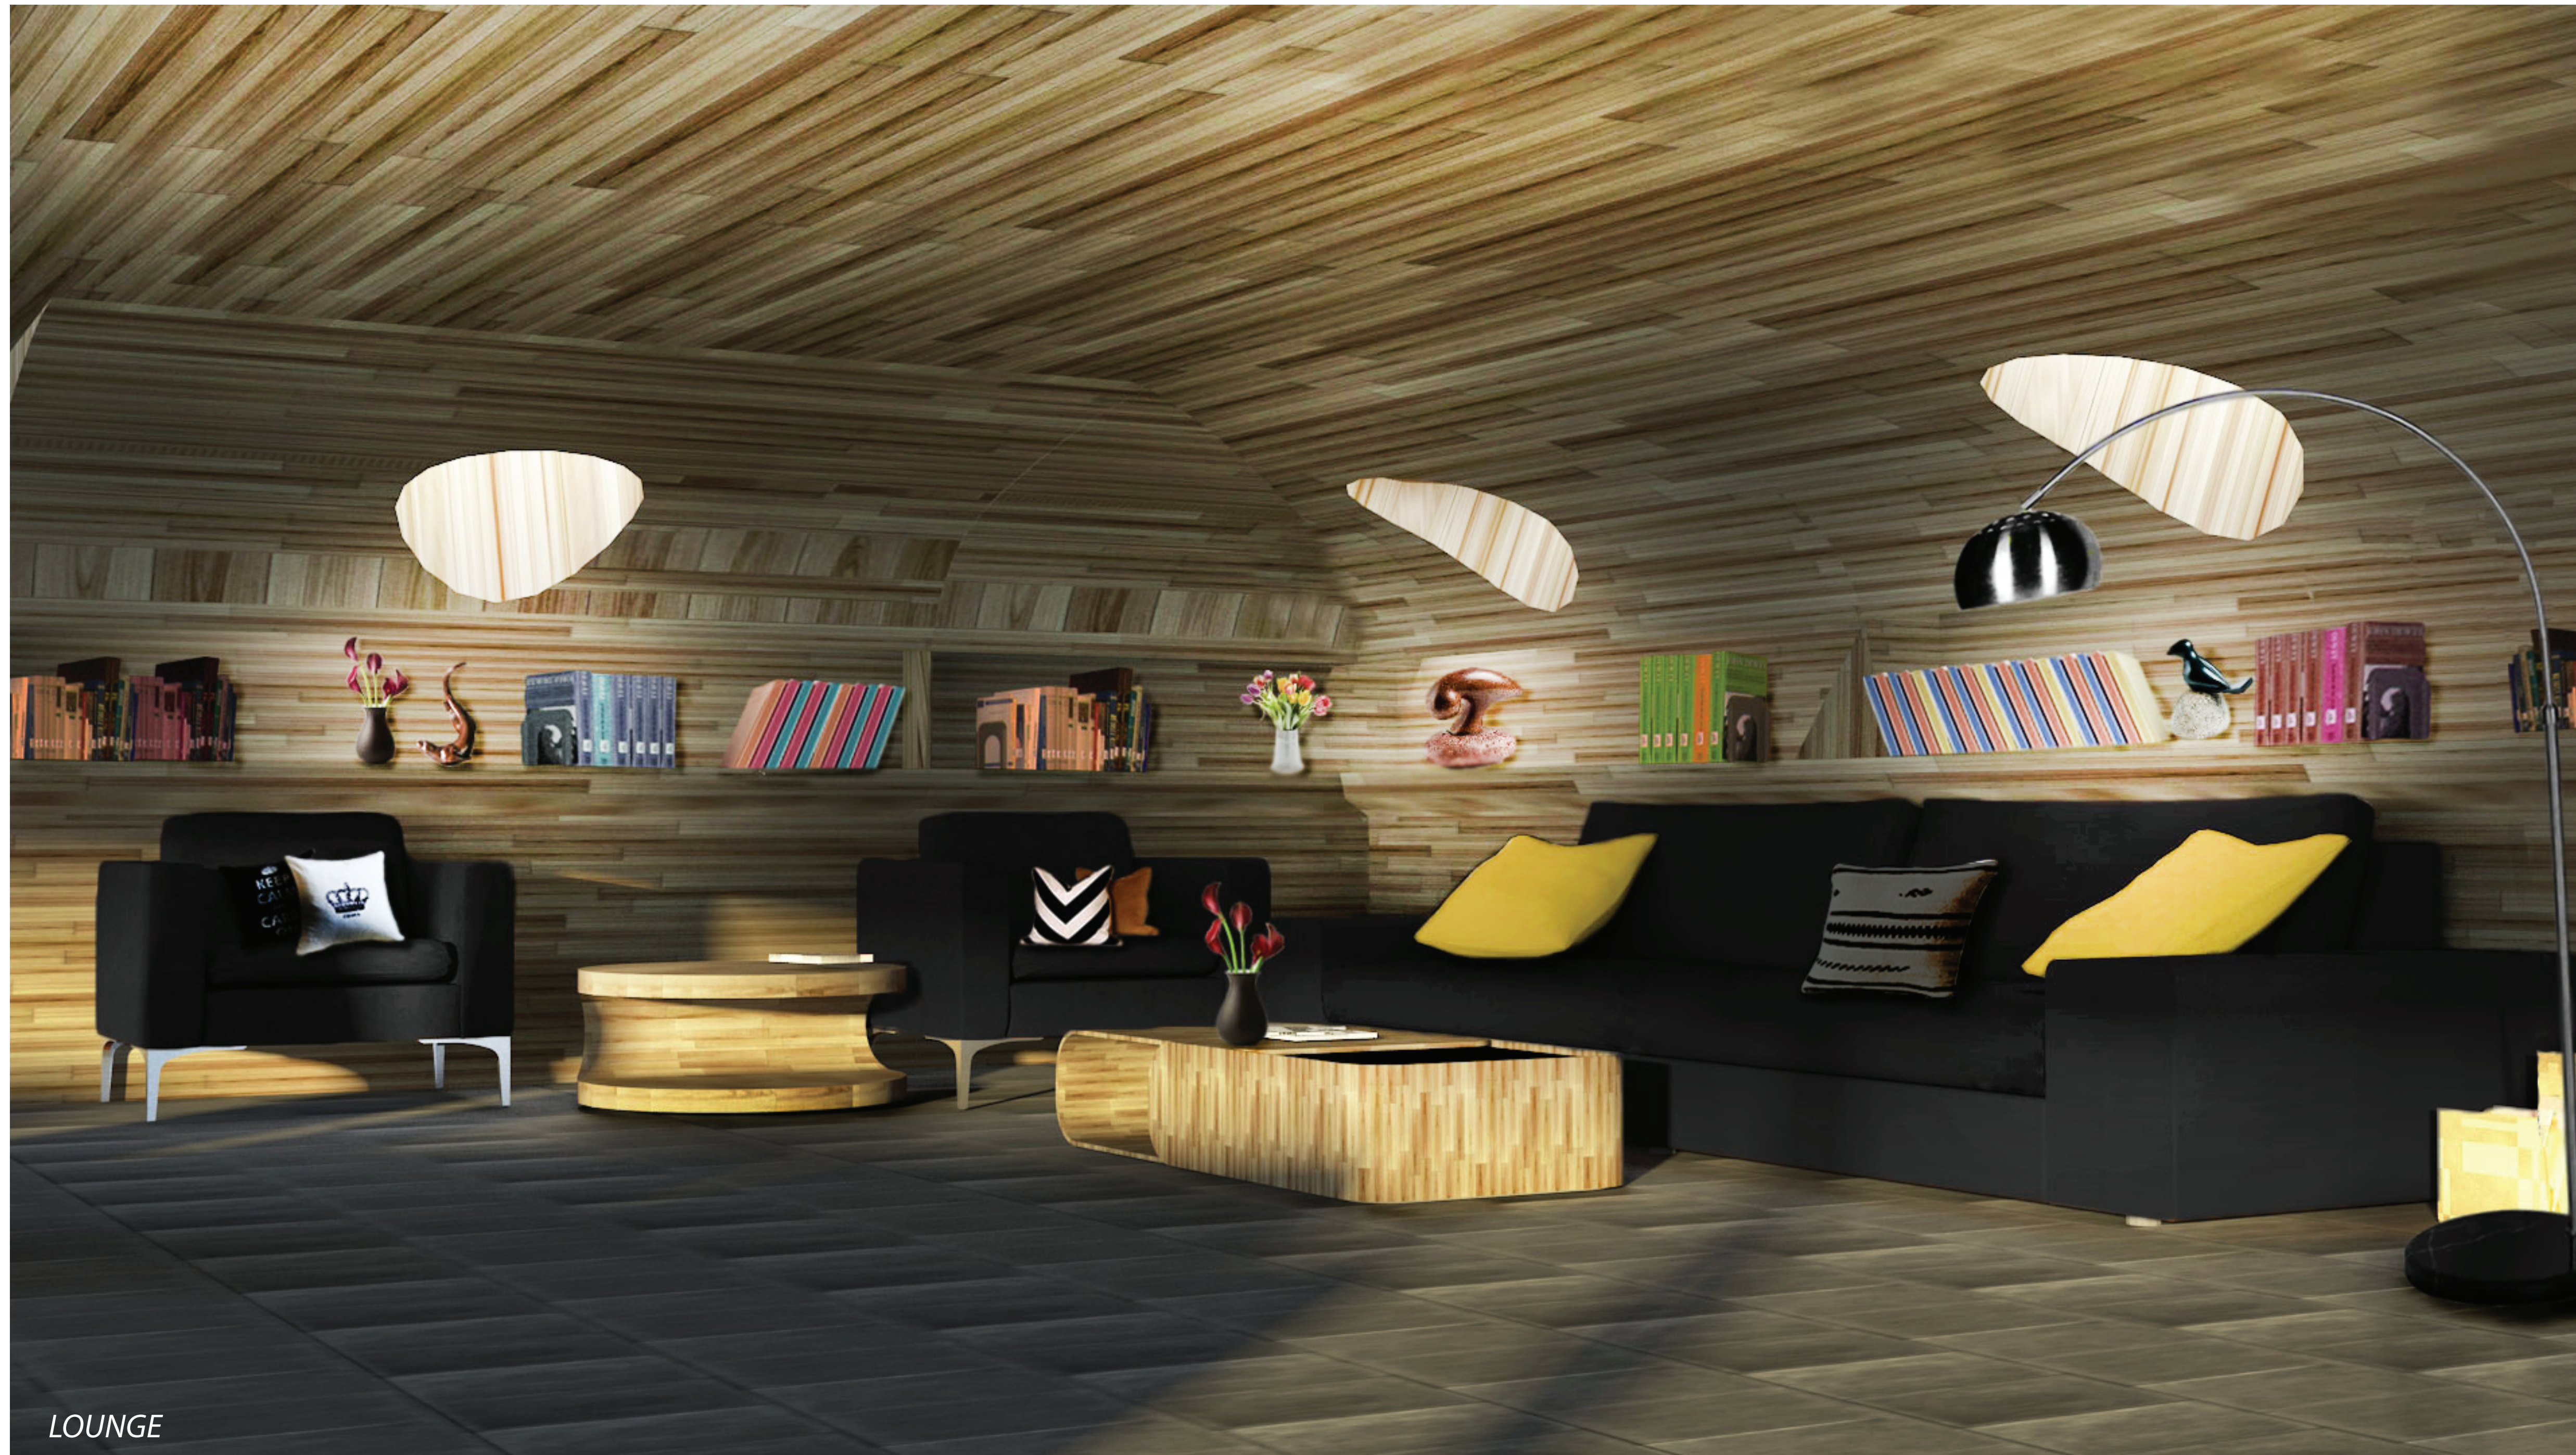

APARTMENT

PIER 48 COMMUNITY COMPLEX

LOUNGE

Reclaimed planked wood is recycled and salvaged from demolished building and reused. It can achieve look of warm feeling and vintage modern look.

Bamboo wood from eco Timber. Bamboo is the fastest growing plant on earth. It grows fully height with in 6 months and will achieve harvest maturity in 5-8 years.

Eco fabric from Brentane. Fabric from this company is environmental friendly and have content of fibers that including bamboo, eco wool, recycled content and organic cotton.

BED ROOM WITH BAY VIEW