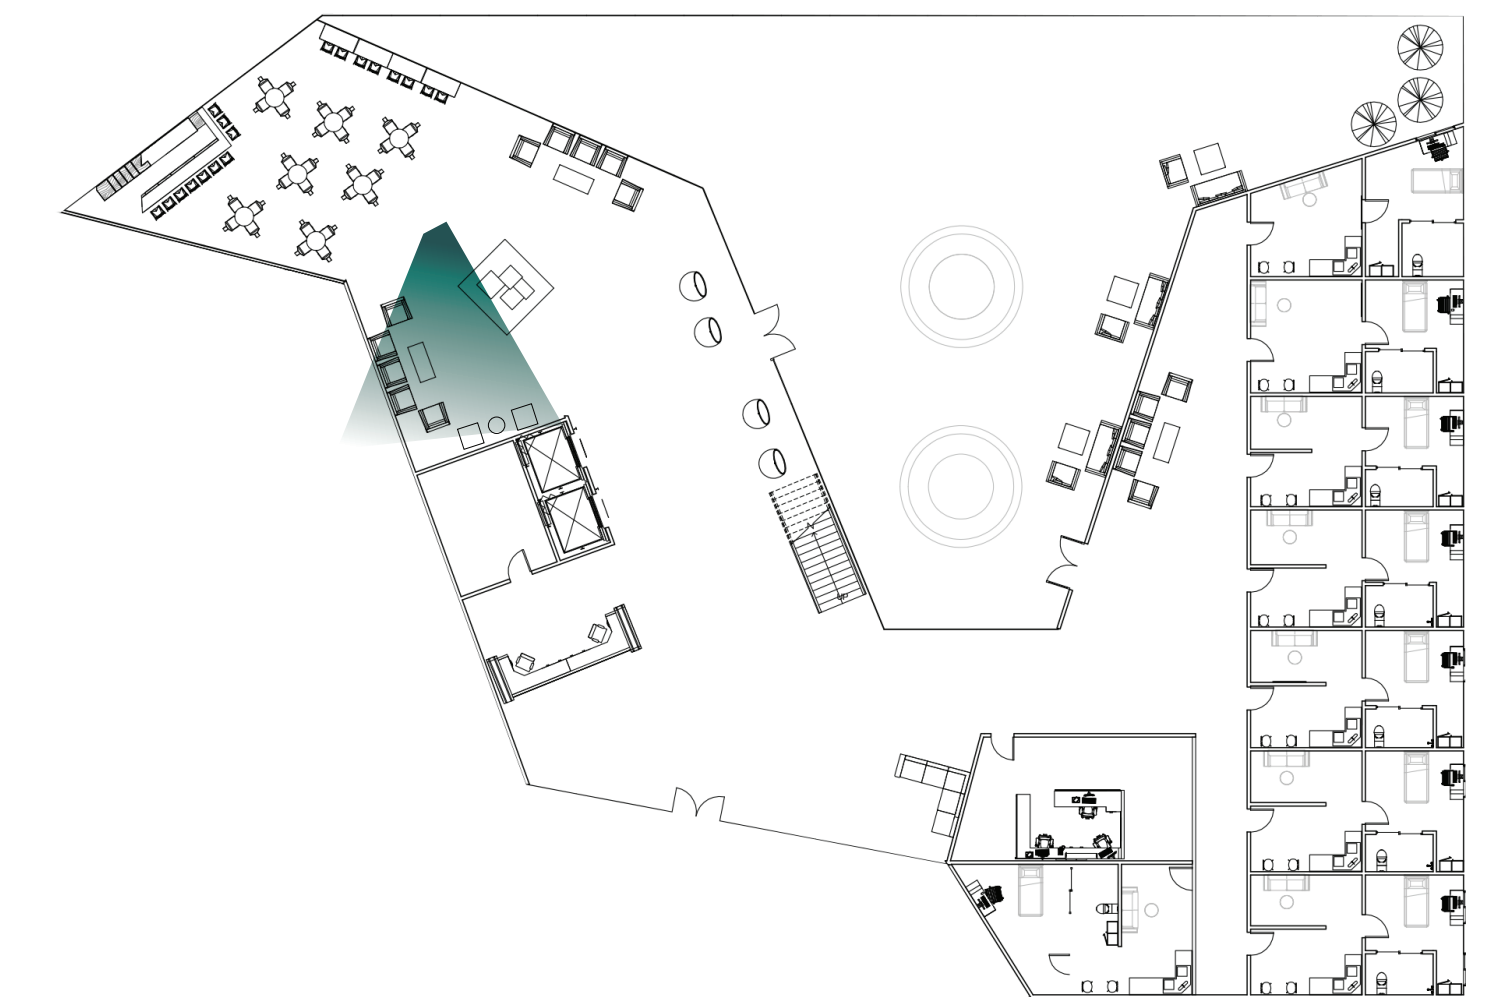

BED ROOM WITH BAY VIEW