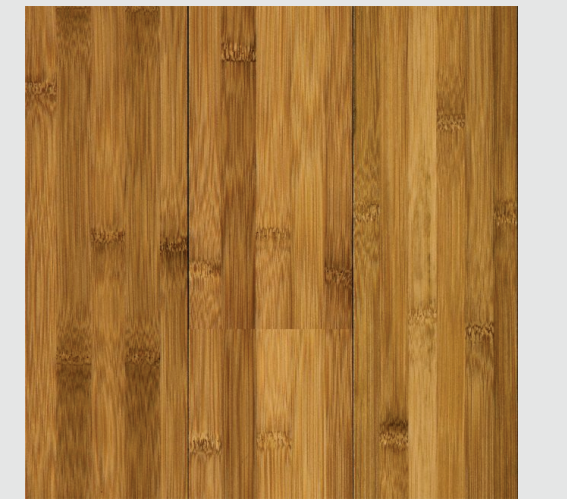

APARTMENT

PIER 48 COMMUNITY COMPLEX

LOUNGE

Reclaimed planked wood is recycled and salvaged from demolished building and reused. It can achieve look of warm feeling and vintage modern look.

Bamboo wood from eco Timber. Bamboo is the fastest growing plant on earth. It grows fully height with in 6 months and will achieve harvest maturity in 5-8 years.

Eco fabric from Brentane. Fabric from this company is environmental friendly and have content of fibers that including bamboo, eco wool, recycled content and organic cotton.

BED ROOM WITH BAY VIEW