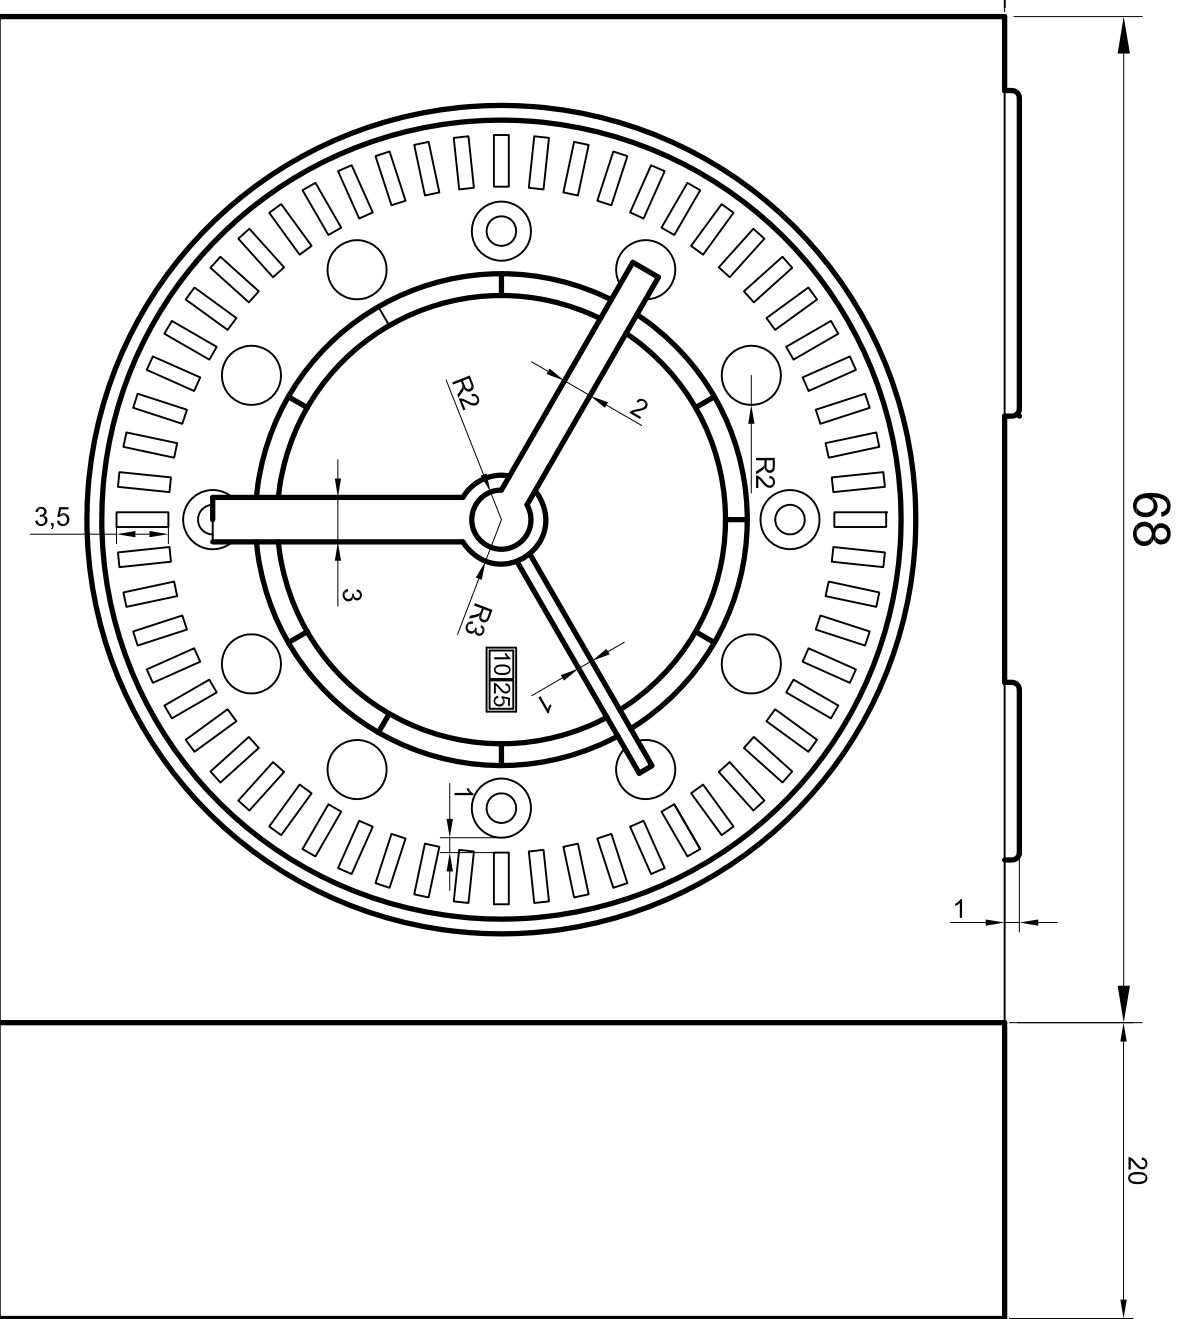

Plan Elevation

Detail A
Scale 4:1

Front Elevation

Right Elevation

DATE	SCALE

CLOCK DESIGN_ACTIVITY
GENERAL_ASSEMBLY

DWG NO Harry Lau Chun