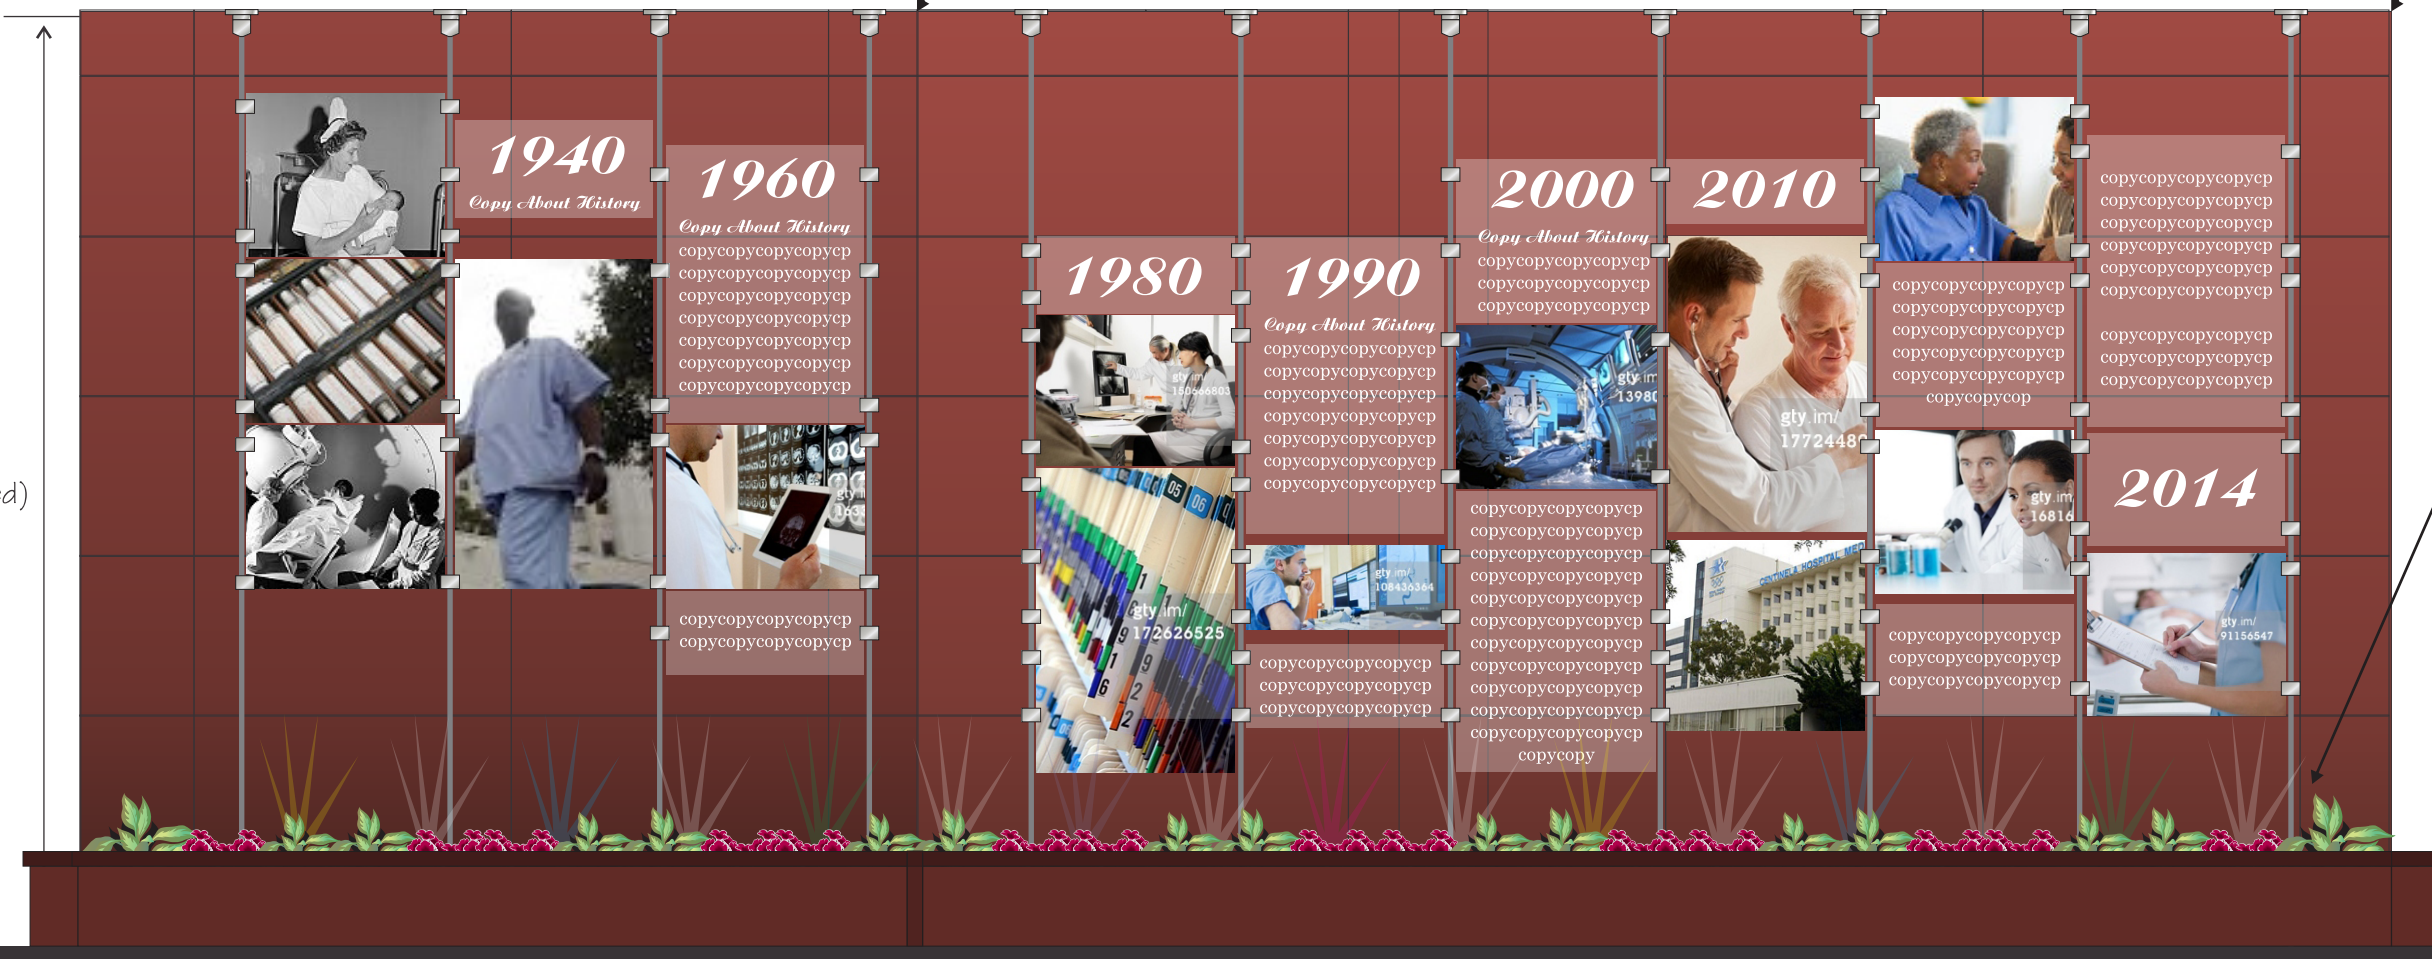

Suspended From Floor to Ceiling
by Cable Suspension Hardware (TBD)

2'-6"
Deep

1'-9"
Deep

11'-2"

14'-8"

9'-0"
(Estimated)

12" h x 1'-6" Deep
Custom base to
be built w/planter
Including Flowers
and LEDs to
Up-Light

Lobby Wall
Proposed Cable Suspension History Wall