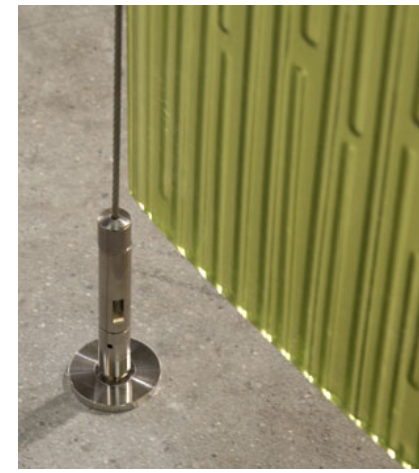

Various DIMS-h x 24" w x 1/4" Thick History Wall Acrylic Plaque
w/Silkscreened Graphics and Second Surface Applied Digital Image
(27 total currently)
Custom planter at base, w/LED up lighting in various colors TBD

Suspended From Floor to Ceiling
by Cable Suspension Hardware (TBD)

2'-6"
Deep

1'-9"
Deep

11'-2"

14'-8"

9'-0"
(Estimated)

12" h x 1'-6" Deep
Custom base to
be built w/planter
Including Flowers
and LEDs to
Up-Light

Lobby Wall
Proposed Cable Suspension History Wall