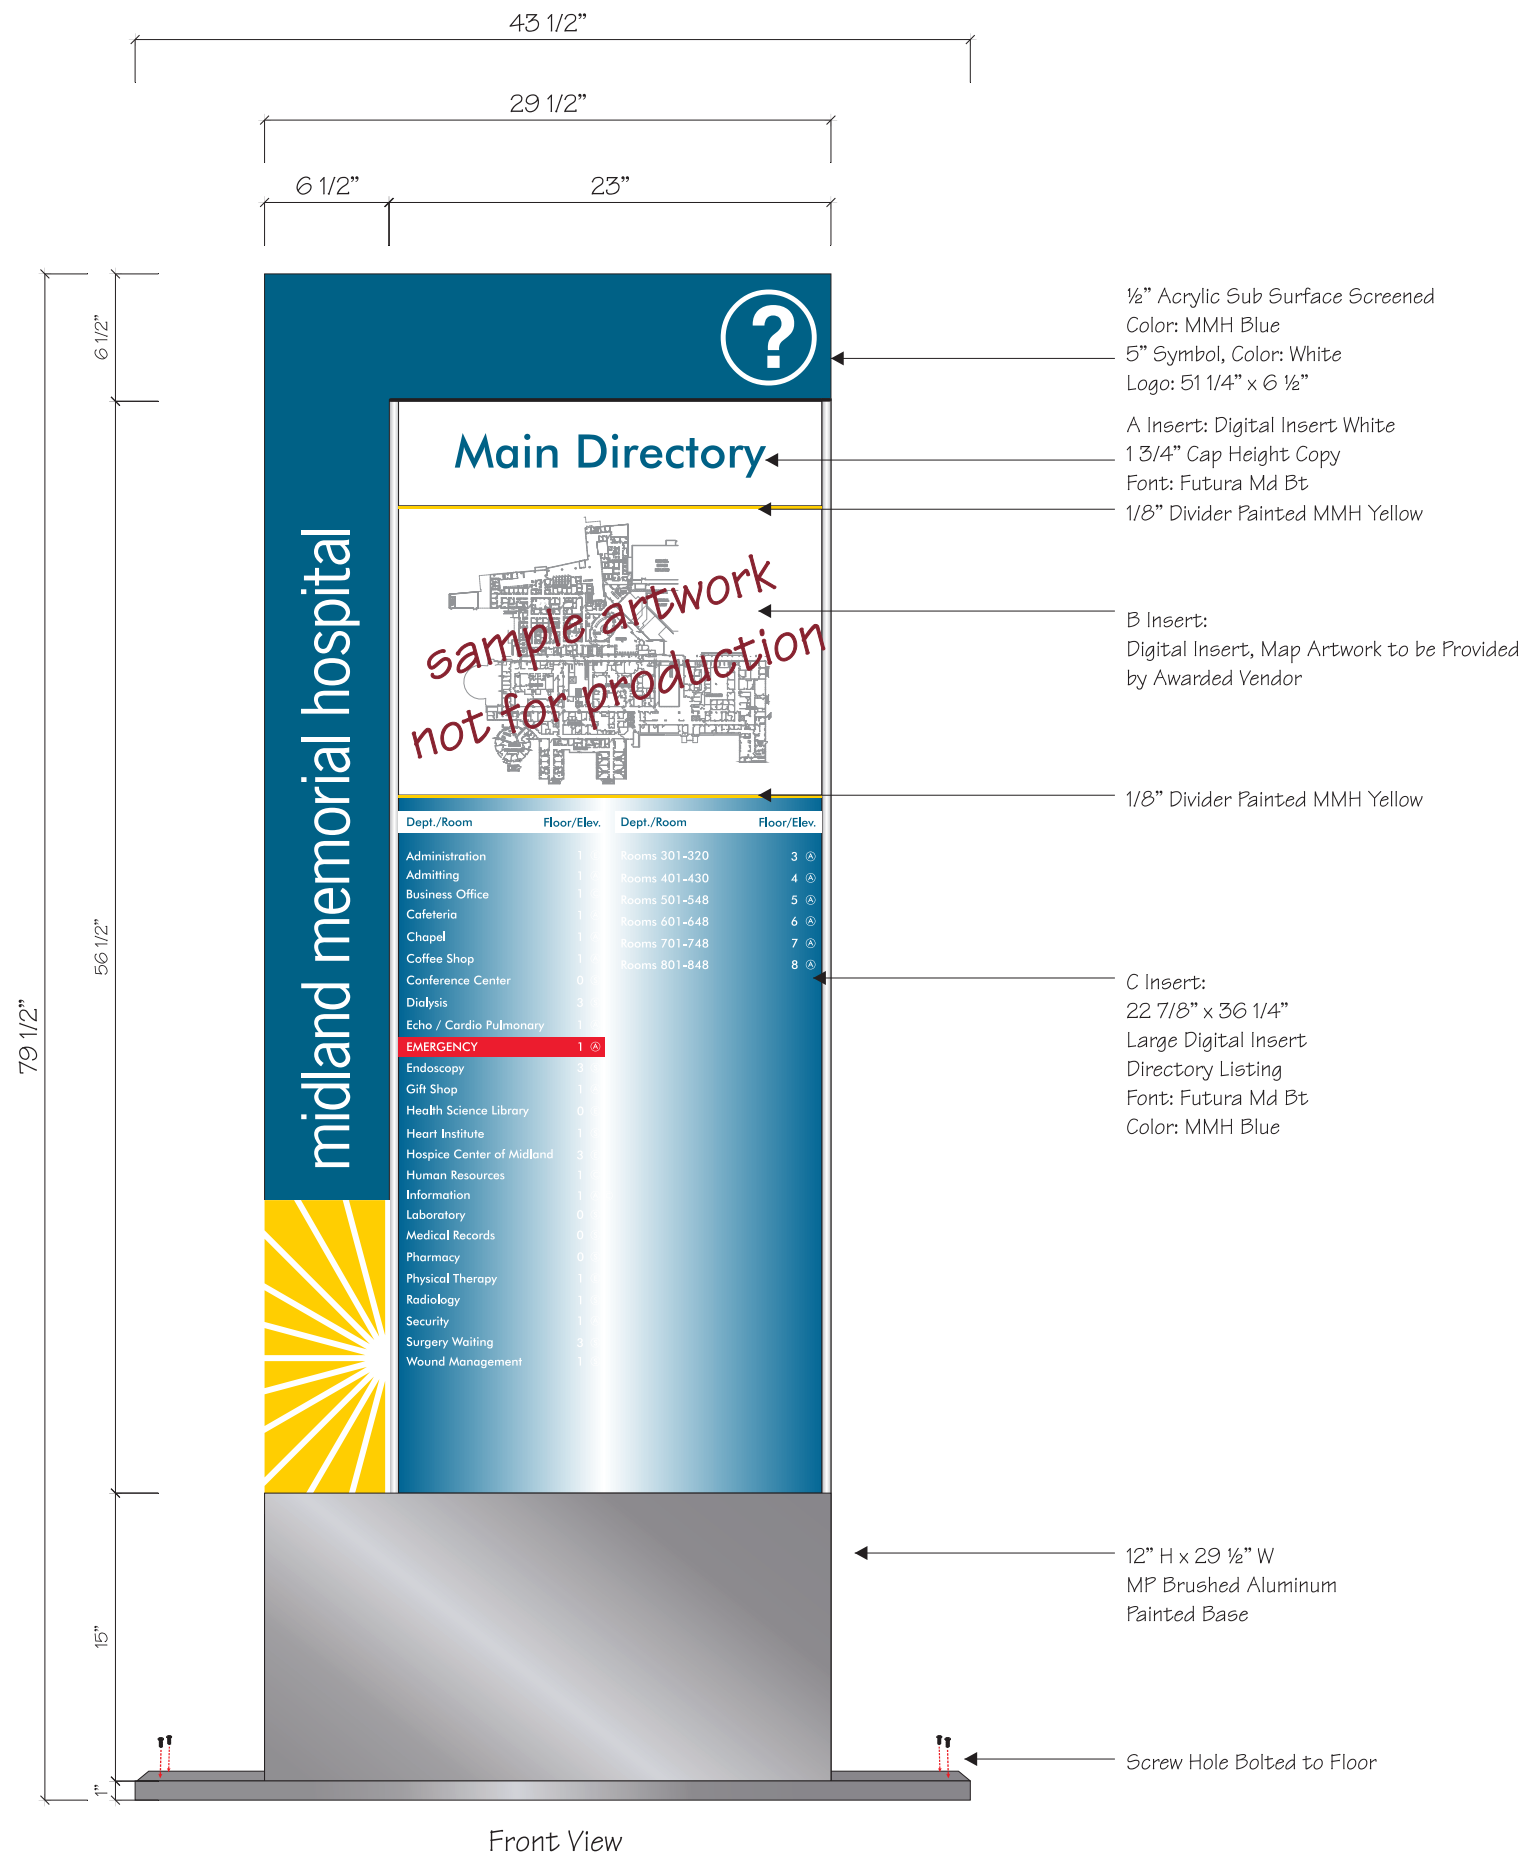

SIGN TYPE DRAWINGS

SIGN TYPE Z FREESTANDING MAIN DIRECTORY DOUBLE SIDED

- (1) A Insert = 5 1/2" x 22 7/8"
- (1) B Insert = 15" x 22 7/8"
- (1) C Insert = 36 1/4" x 22 7/8"

Sign Type Z -
Custom Freestanding Main Directory