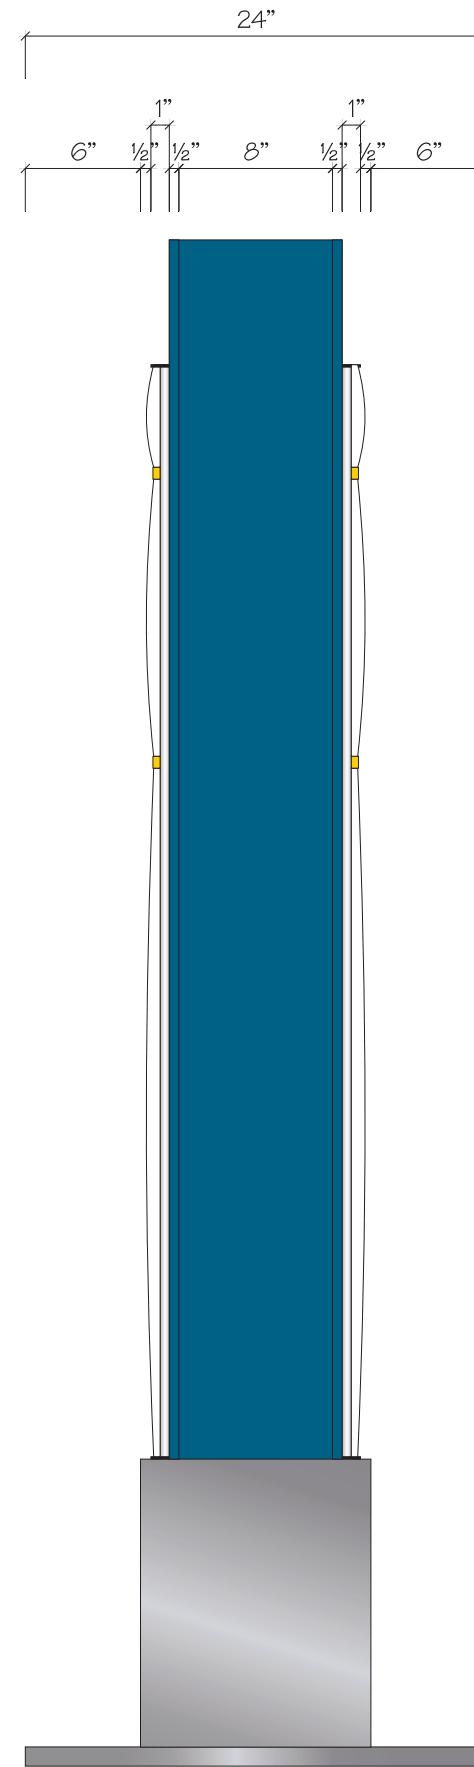

SIGN TYPE DRAWINGS

SIGN TYPE Z FREESTANDING MAIN DIRECTORY DOUBLE SIDED

- (1) A Insert = 5 1/2" x 22 7/8"
- (1) B Insert = 15" x 22 7/8"
- (1) C Insert = 36 1/4" x 22 7/8"

Sign Type Z -
Custom Freestanding Main Directory