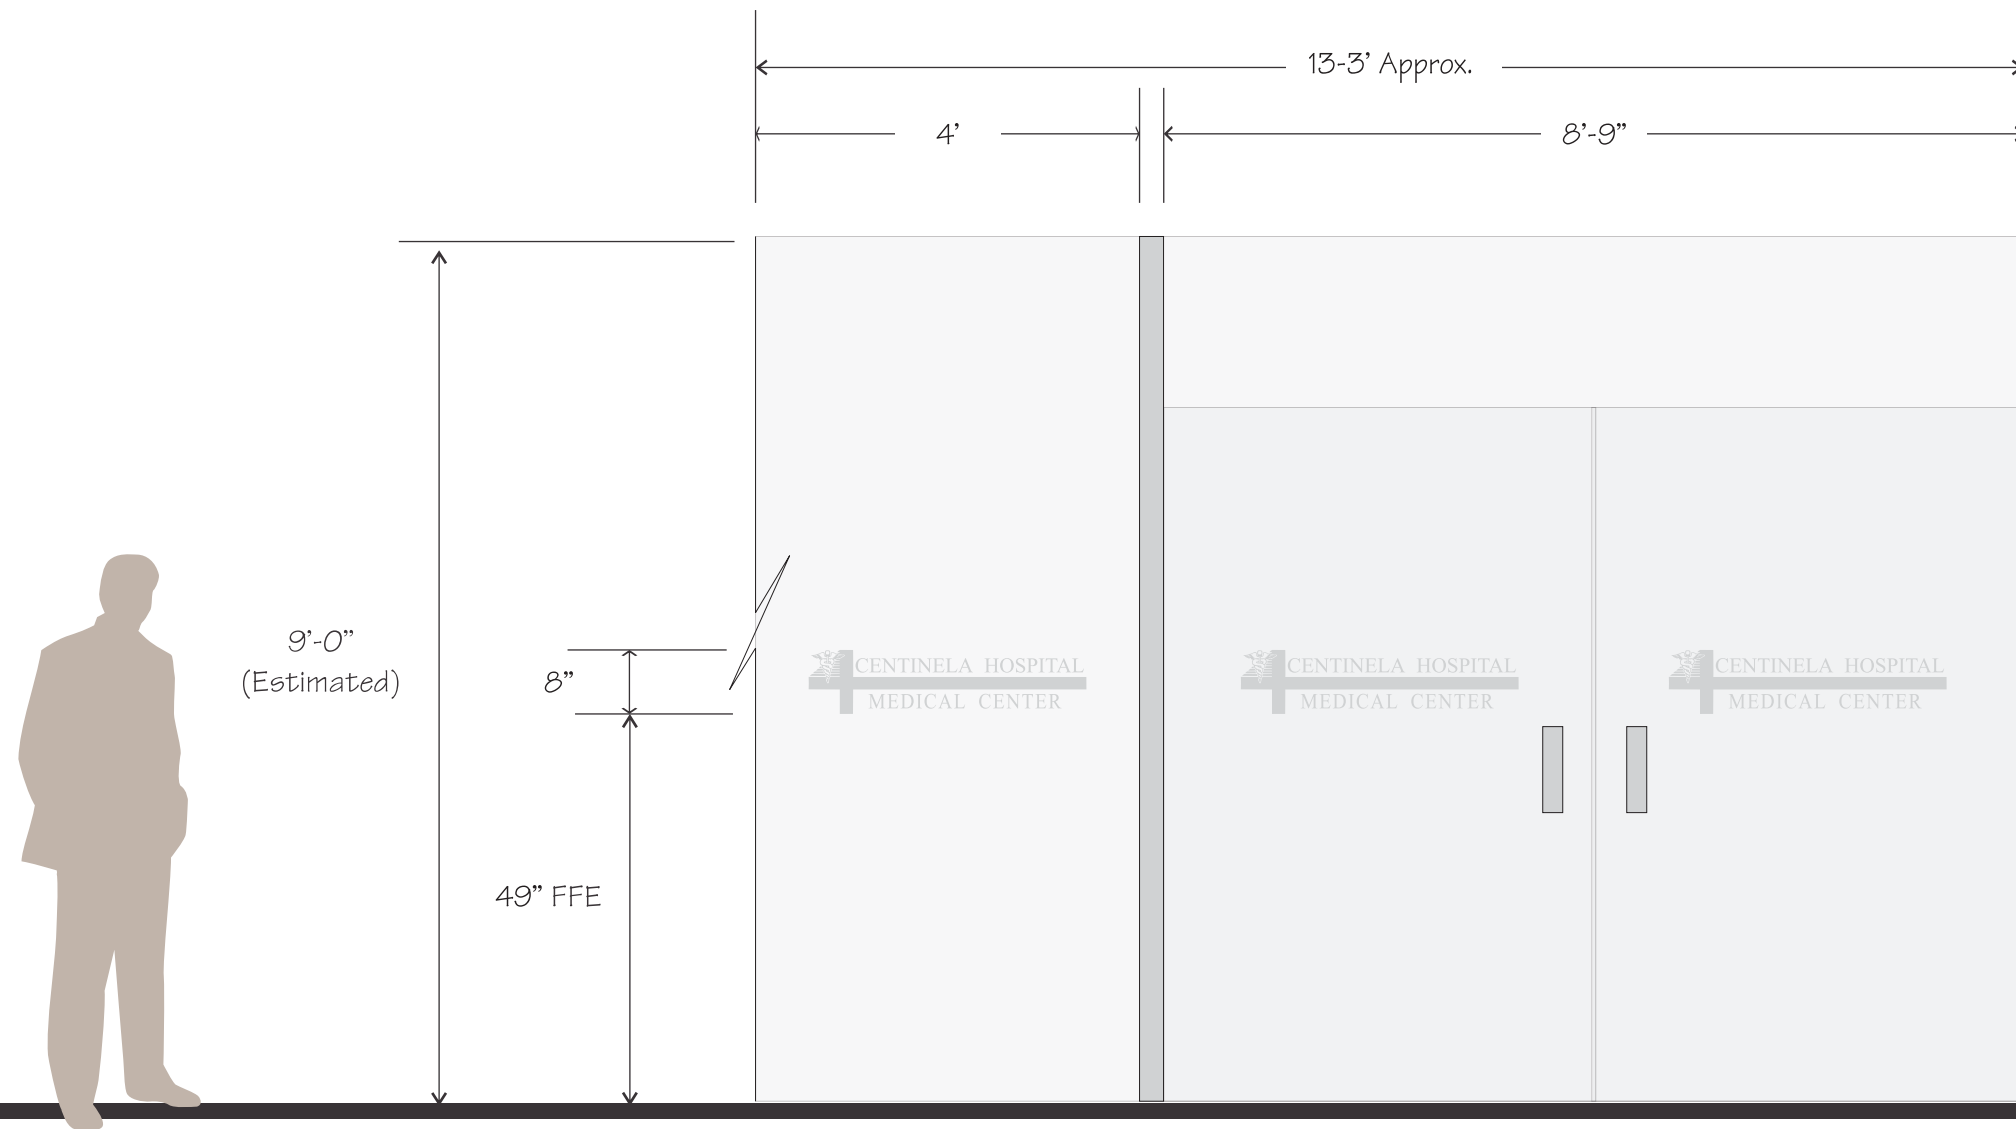

Repeated Dusted Crystal (Etched Looking) Vinyl Logo Band on Glass Wall

Main Elevator Lobby Entry / Reception Wall  
Proposed Vinyl Logo Location