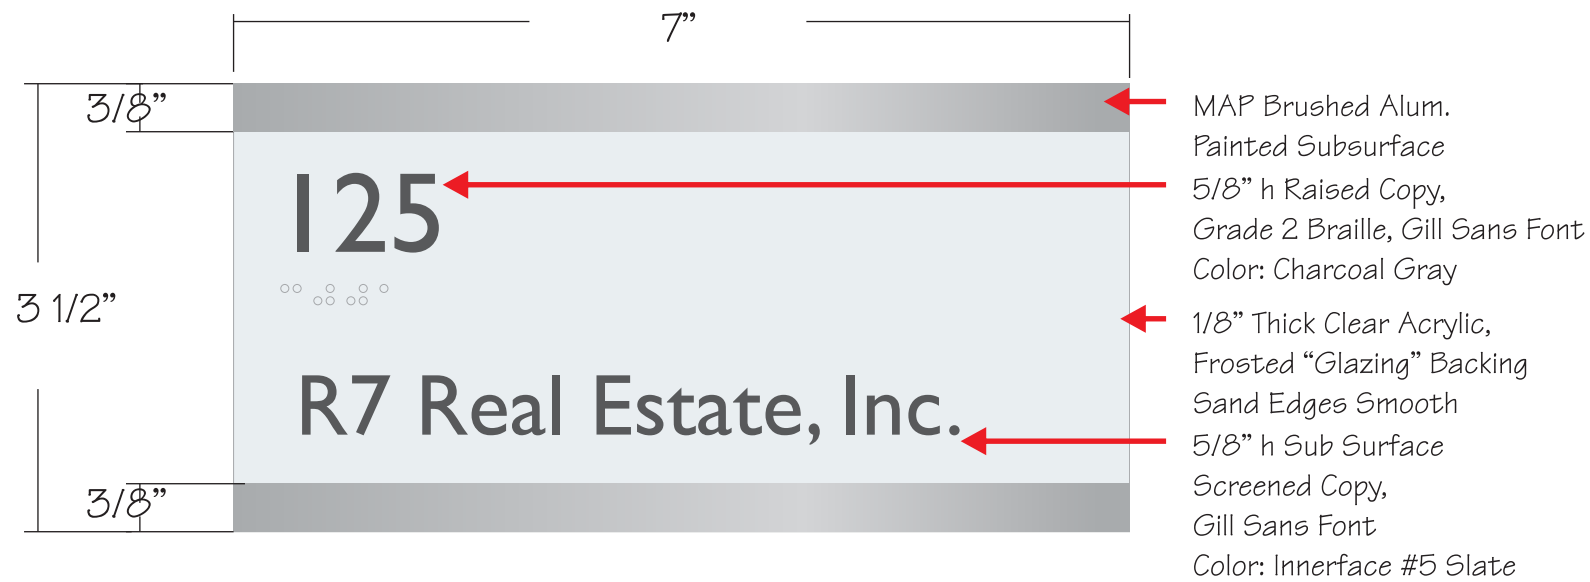

CA - Women's G22a

CA - Men's G22a

CA - Unisex RR G22a

1/4" Thick Styrene Backplate
Painted Metallic Silver to Match
with WA Brushed Aluminum
Laminate Face

Heat Applied Vinyl or
Screened Copy/Map Applied
Directly on Laminate

Exterior Grade - Room ID

Exit / Exit Route ID