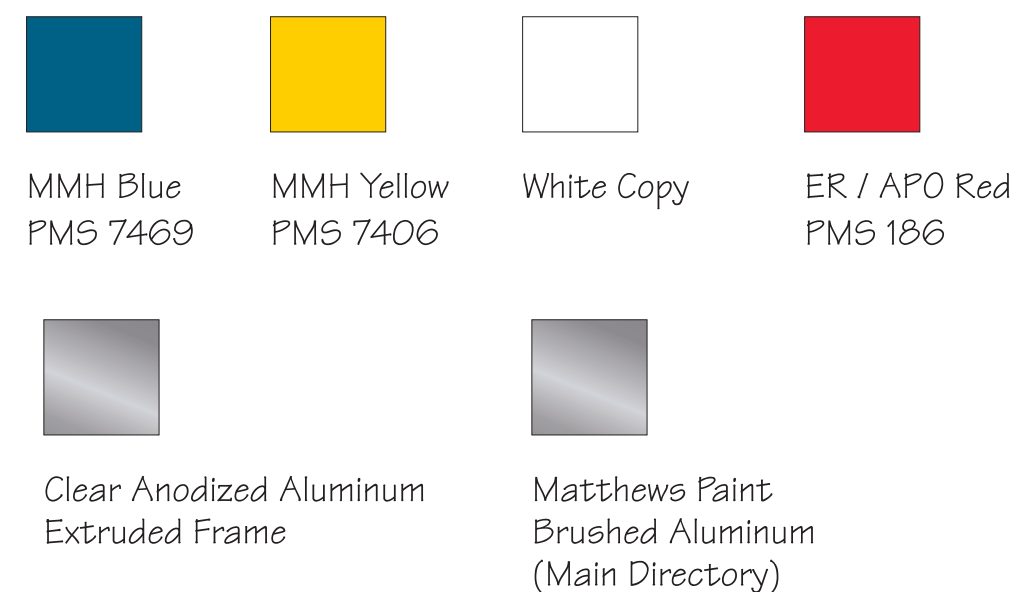

Symbols:

Font: Futura Md Bt

abcdefghijklmnopqrstuvwxyz  
 ABCDEFGHIJKLMNOPQRSTUVWXYZ  
 1234567890!@#\$%^&\*()

Colors:

Arrow Style: Square in Circle

Public Elevator Logo:

Floor Designation Colors: