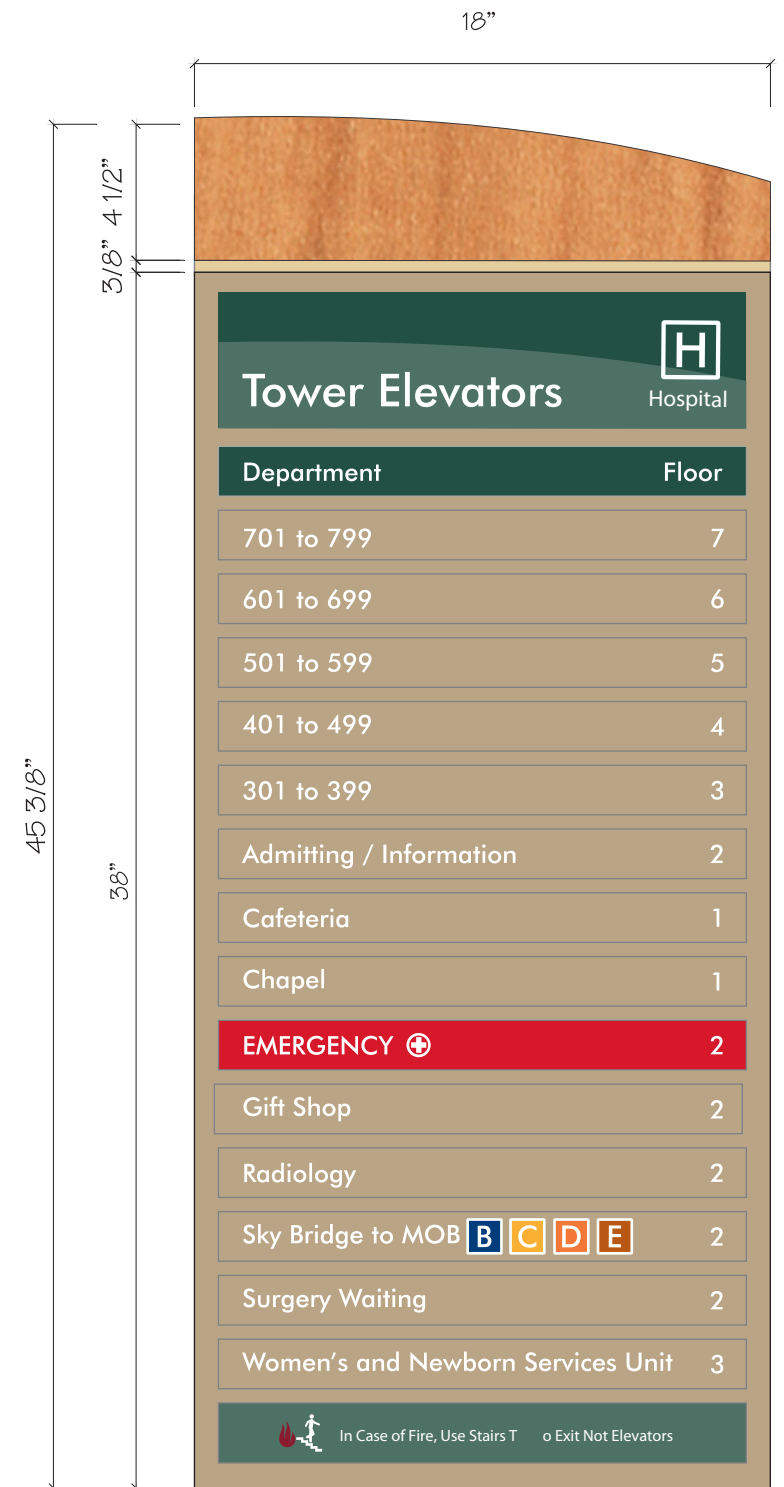

Women's Services

Dimensional Letters - TBD - WA Brushed Aluminum w/ Sides Painted to Match

Module 8.0

Module 14.0 - Small WF

Module 15.0 - Medium WF

Module 16.0 - Large WF / Elev. Dir.