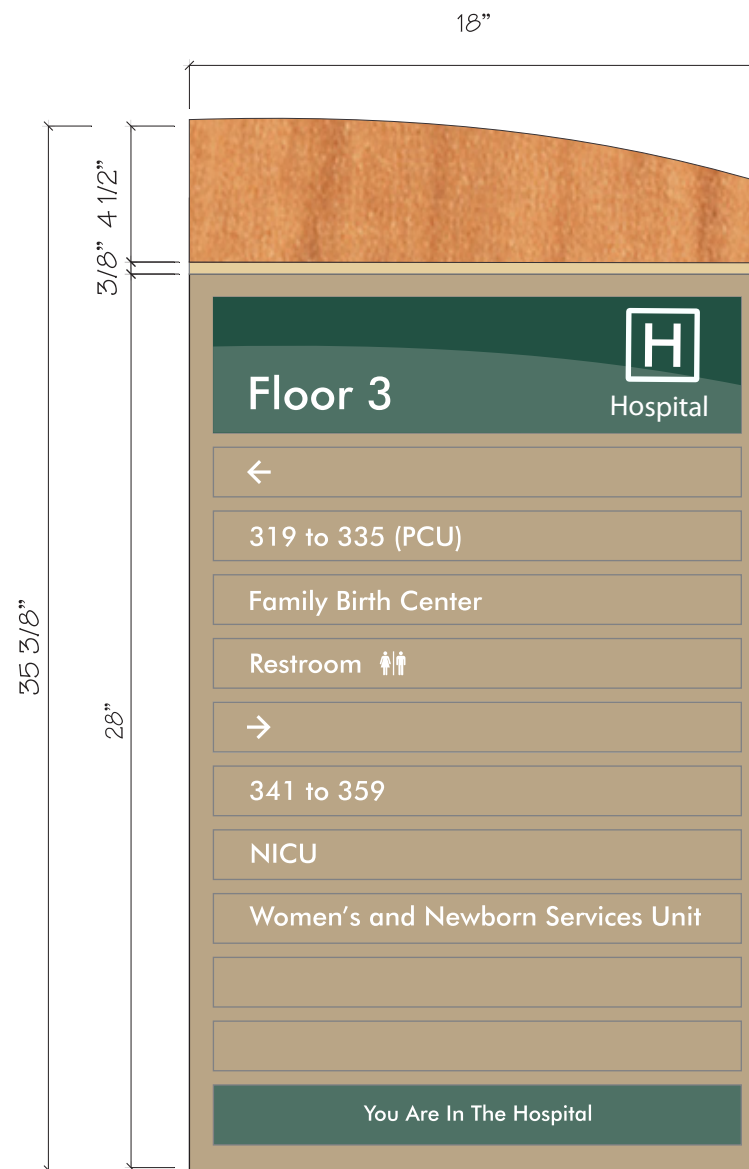

Women's Services

Dimensional Letters - TBD - WA Brushed Aluminum w/ Sides Painted to Match

Module 8.0

Module 14.0 - Small WF

Module 15.0 - Medium WF

Module 16.0 - Large WF / Elev. Dir.