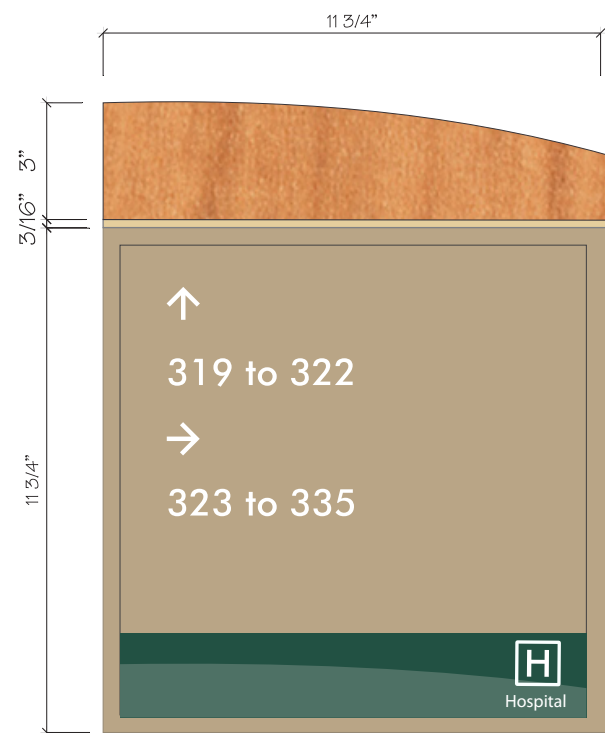

Women's Services

Dimensional Letters - TBD - WA Brushed Aluminum w/ Sides Painted to Match

Module 8.0

Module 14.0 - Small WF

Module 15.0 - Medium WF

Module 16.0 - Large WF / Elev. Dir.