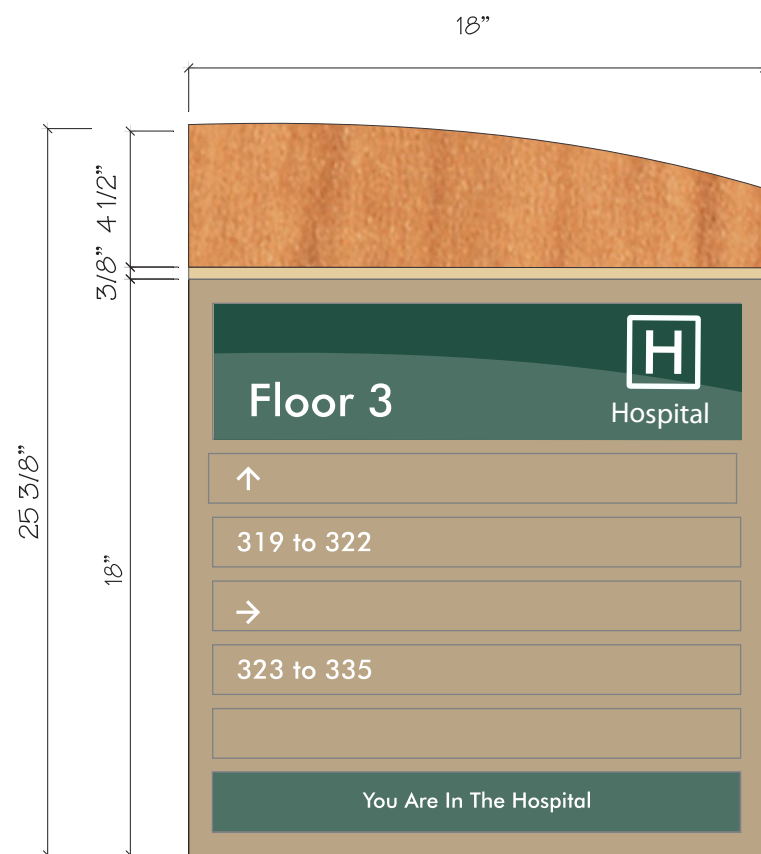

Women's Services

Dimensional Letters - TBD - WA Brushed Aluminum w/ Sides Painted to Match

Module 8.0

Module 14.0 - Small WF

Module 15.0 - Medium WF

Module 16.0 - Large WF / Elev. Dir.