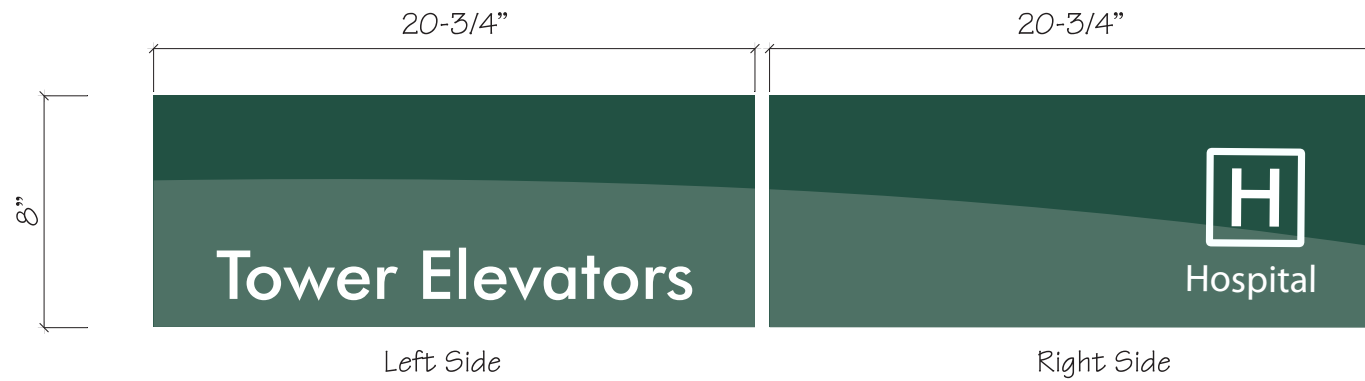

Sign Array

Digital Decal - Tower Elevator Bands - Hospital
PMS 567 / PMS 567 @ 80% / White Copy

Digital Decal - Staff Only Elevator Bands
100% Black / 80% Black / White Copy

Entrance Door - Vinyl Logo Decal - Printed on Clear

Entrance Door - Vinyl Decal

Vinyl Decal Design
Printed on Clear (White is Knockout)
Applied to Dusted Crystal Vinyl (Etched Glass)
Mountain Shape to be Cut on Top

 PMS 567 - Holly Green

 Dusted Crystal Vinyl (Etched Glass)