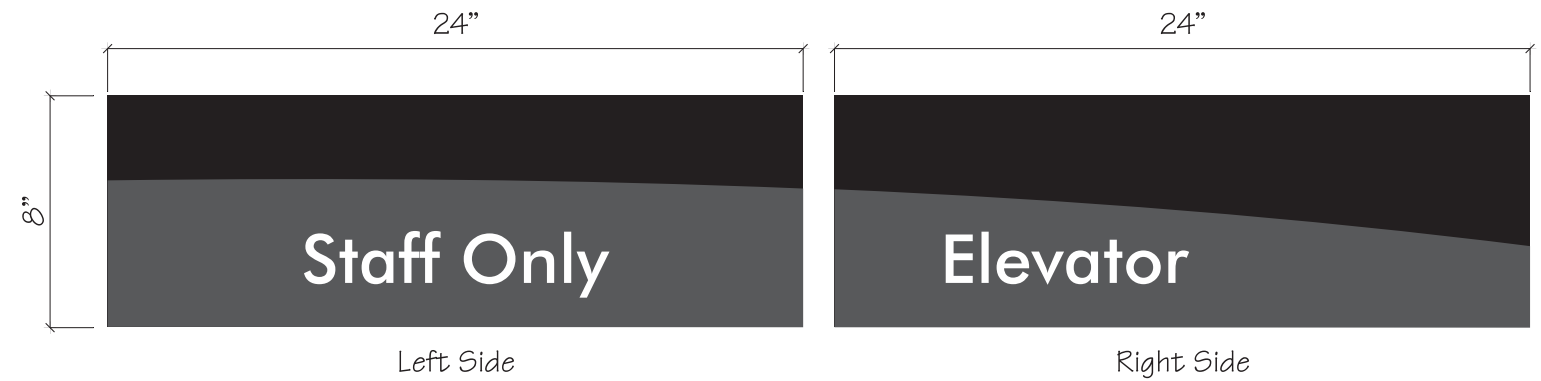

Sign Array

Digital Decal - Tower Elevator Bands - Hospital
PMS 567 / PMS 567 @ 80% / White Copy

Digital Decal - Staff Only Elevator Bands
100% Black / 80% Black / White Copy

Entrance Door - Vinyl Logo Decal - Printed on Clear

Entrance Door - Vinyl Decal

Vinyl Decal Design
Printed on Clear (White is Knockout)
Applied to Dusted Crystal Vinyl (Etched Glass)
Mountain Shape to be Cut on Top

 PMS 567 - Holly Green

 Dusted Crystal Vinyl (Etched Glass)