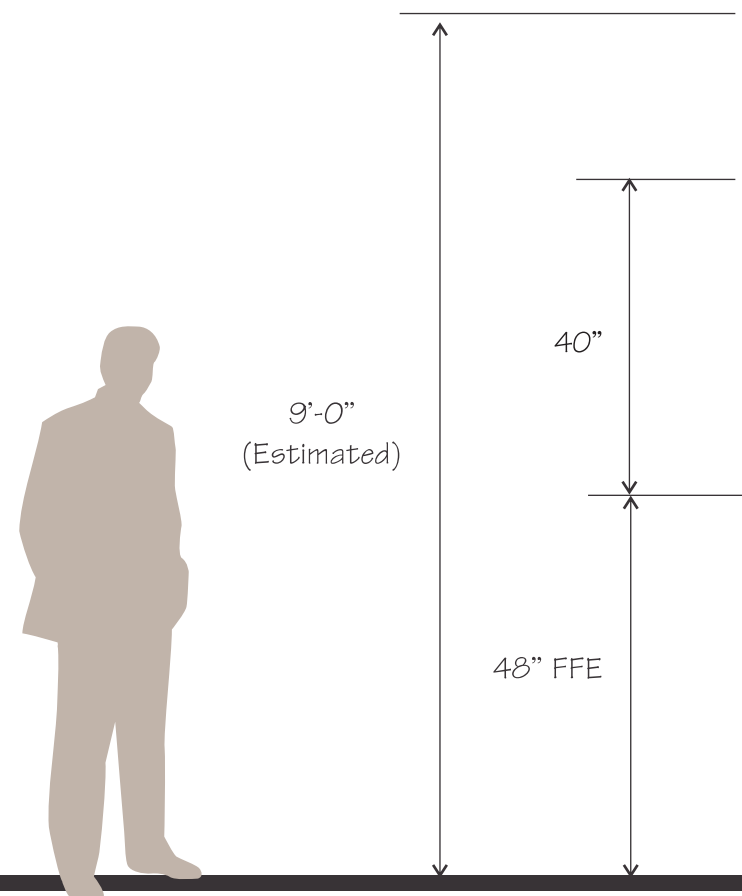

Acrylic w/Dusted Crystal Vinyl copy applied second surface and silk screened Burgundy logo first surface Round and sanded edges Custom shelf with Brushed Alum. Laminate/ Edges Painted to Match Bottom Edge LED Internally Lit Component

Reception Wall
Proposed Logo Location