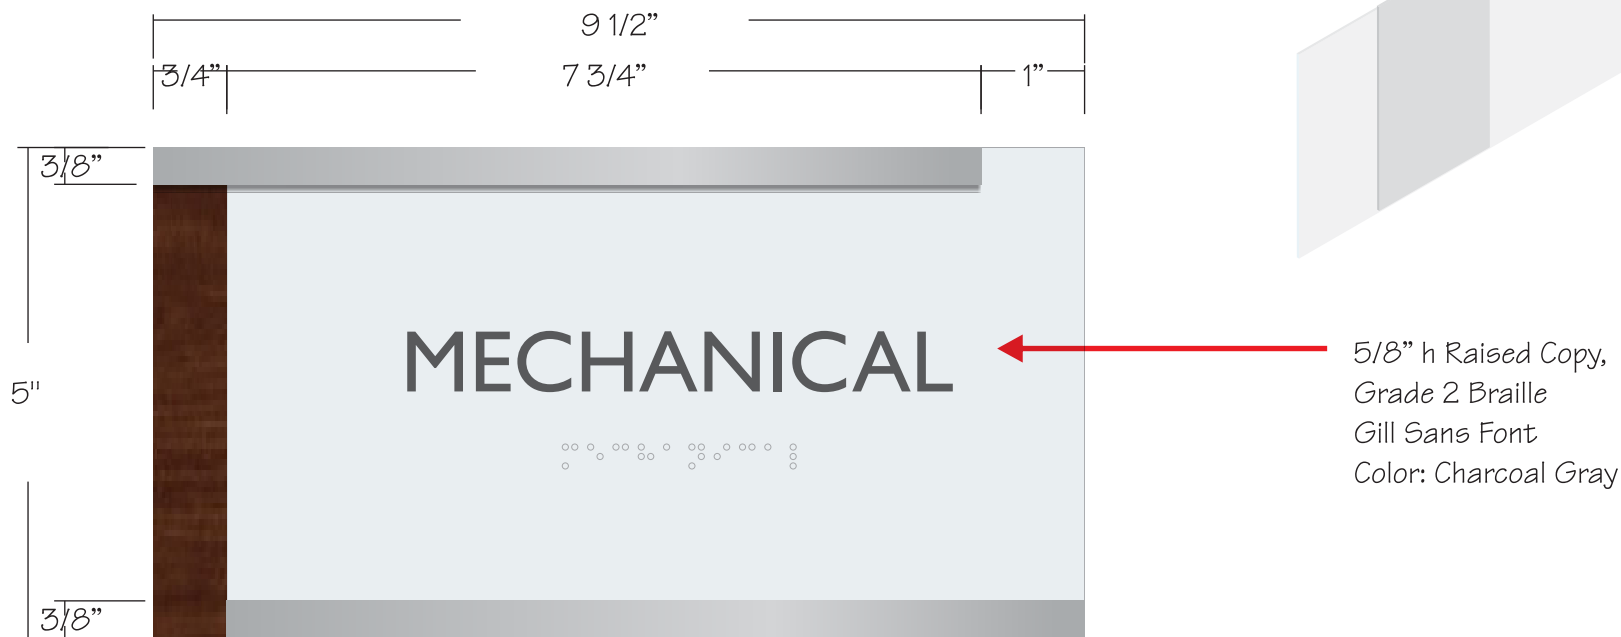

Suite Signage

Clear acrylic panel with Glazing Feature.

Typical Room

Restroom / Stair ID