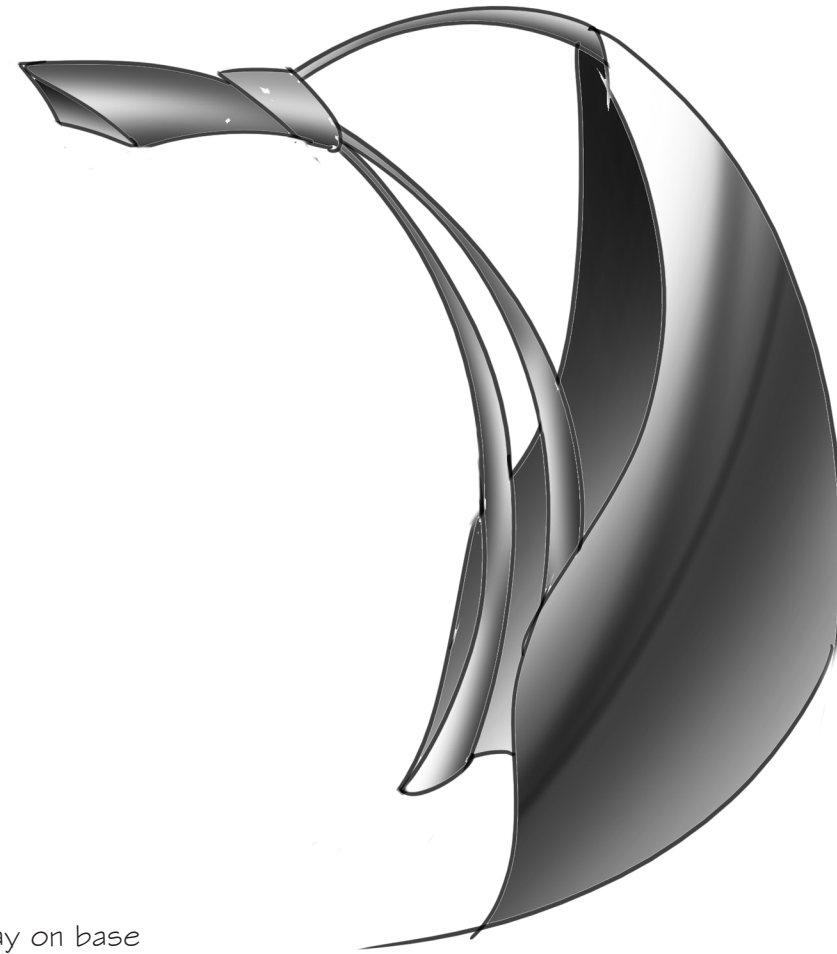

WALKWAY LIGHT

Base lights up to illuminate walkway, while light head illuminates plants behind the light.

Overlay on base creates pattern of light for walkway.