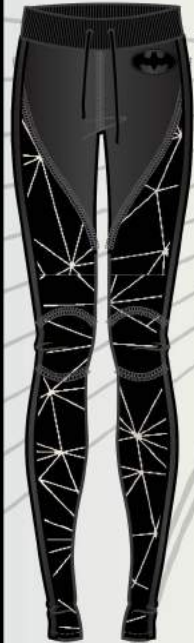

RDG

SHINE LIKE THE WHOLE UNIVERSE IS YOURS

SCREENPRINT

FOIL

REFLECTIVE INK
GEO PRINT
NIGHTTIME FOR RUNNING

REFLECTIVE BATS
NIGHTTIME FOR RUNNING

REVERSIBLE HOODIE

SUPERGIRL

Touch the Sky

SUPERSTAR

DG

REFLECTIVE INK

Hardcore

REVERSIBLE HOODIE

SUPERMAN

RDG

REFLECTIVE INK
LOGO DICAMO
NIGHTTIME FOR RUNNING