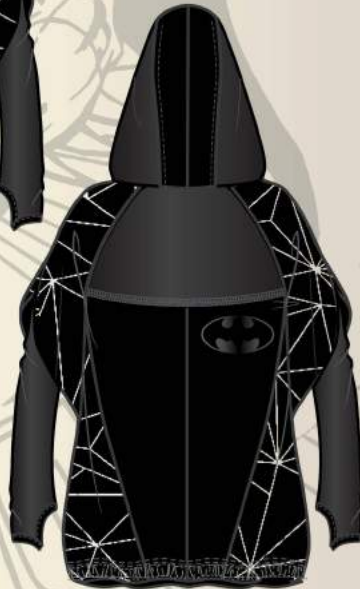

RDG

SHINE LIKE THE WHOLE UNIVERSE IS YOURS

SCREENPRINT

FOIL

REFLECTIVE INK
GEO PRINT
NIGHTTIME FOR RUNNING

REFLECTIVE BATS
NIGHTTIME FOR RUNNING

REVERSIBLE HOODIE

SUPERGIRL

Touch the Sky

SUPERSTAR

DG

REFLECTIVE INK

Hardcore

REVERSIBLE HOODIE

SUPERMAN

RDG

REFLECTIVE INK
LOGO DICAMO
NIGHTTIME FOR RUNNING