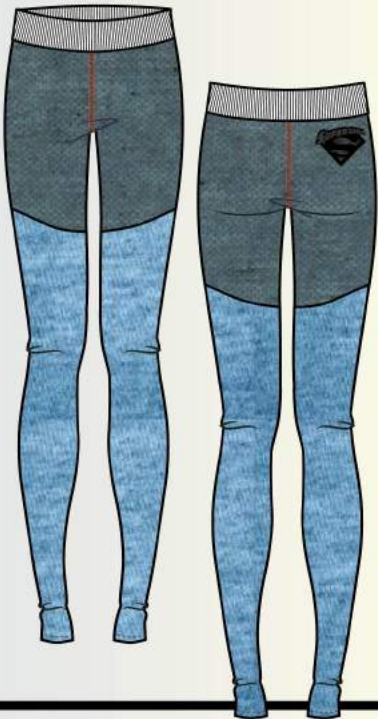

RDG

SHINE LIKE THE WHOLE UNIVERSE IS YOURS

SCREENPRINT

FOIL

REFLECTIVE INK
GEO PRINT
NIGHTTIME FOR RUNNING

REFLECTIVE BATS
NIGHTTIME FOR RUNNING

REVERSIBLE HOODIE

SUPERGIRL

Touch the Sky

SUPERSTAR

DG

REFLECTIVE INK

Hardcore

REVERSIBLE HOODIE

SUPERMAN

RDG

REFLECTIVE INK
LOGO DICAMO
NIGHTTIME FOR RUNNING