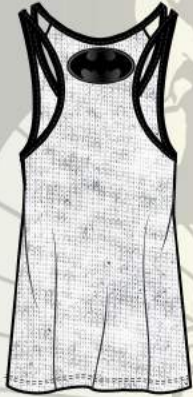

RDG

SHINE LIKE THE WHOLE UNIVERSE IS YOURS

SCREENPRINT

FOIL

REFLECTIVE INK
GEO PRINT
NIGHTTIME FOR RUNNING

REFLECTIVE BATS
NIGHTTIME FOR RUNNING

REVERSIBLE HOODIE

SUPERGIRL

Touch the Sky

SUPERSTAR

DG

REFLECTIVE INK

Hardcore

REVERSIBLE HOODIE

SUPERMAN

RDG

REFLECTIVE INK
LOGO DICAMO
NIGHTTIME FOR RUNNING