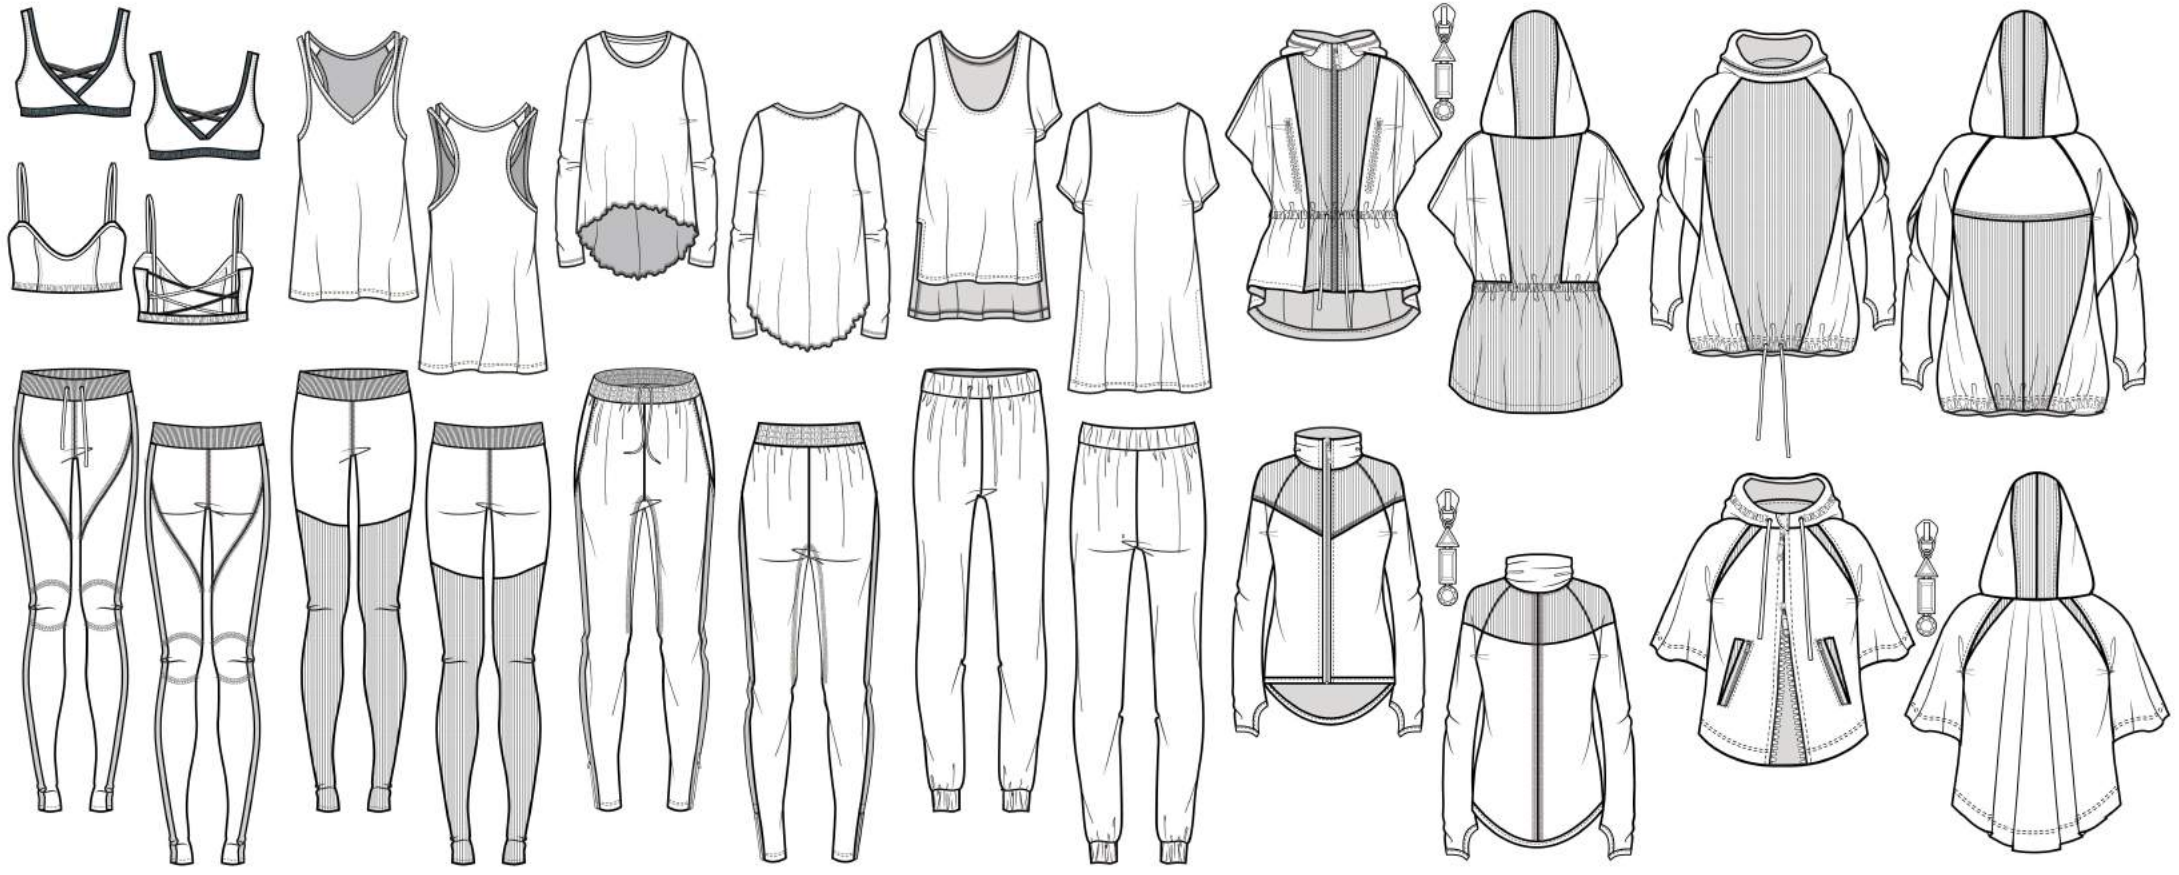

RDG

SHINE LIKE THE WHOLE UNIVERSE IS YOURS

SCREENPRINT

FOIL

REFLECTIVE INK
GEO PRINT
NIGHTTIME FOR RUNNING

REFLECTIVE BATS
NIGHTTIME FOR RUNNING

REVERSIBLE HOODIE

SUPERGIRL

Touch the Sky

SUPERSTAR

DG

REFLECTIVE INK

Hardcore

REVERSIBLE HOODIE

SUPERMAN

RDG

REFLECTIVE INK
LOGO DICAMO
NIGHTTIME FOR RUNNING