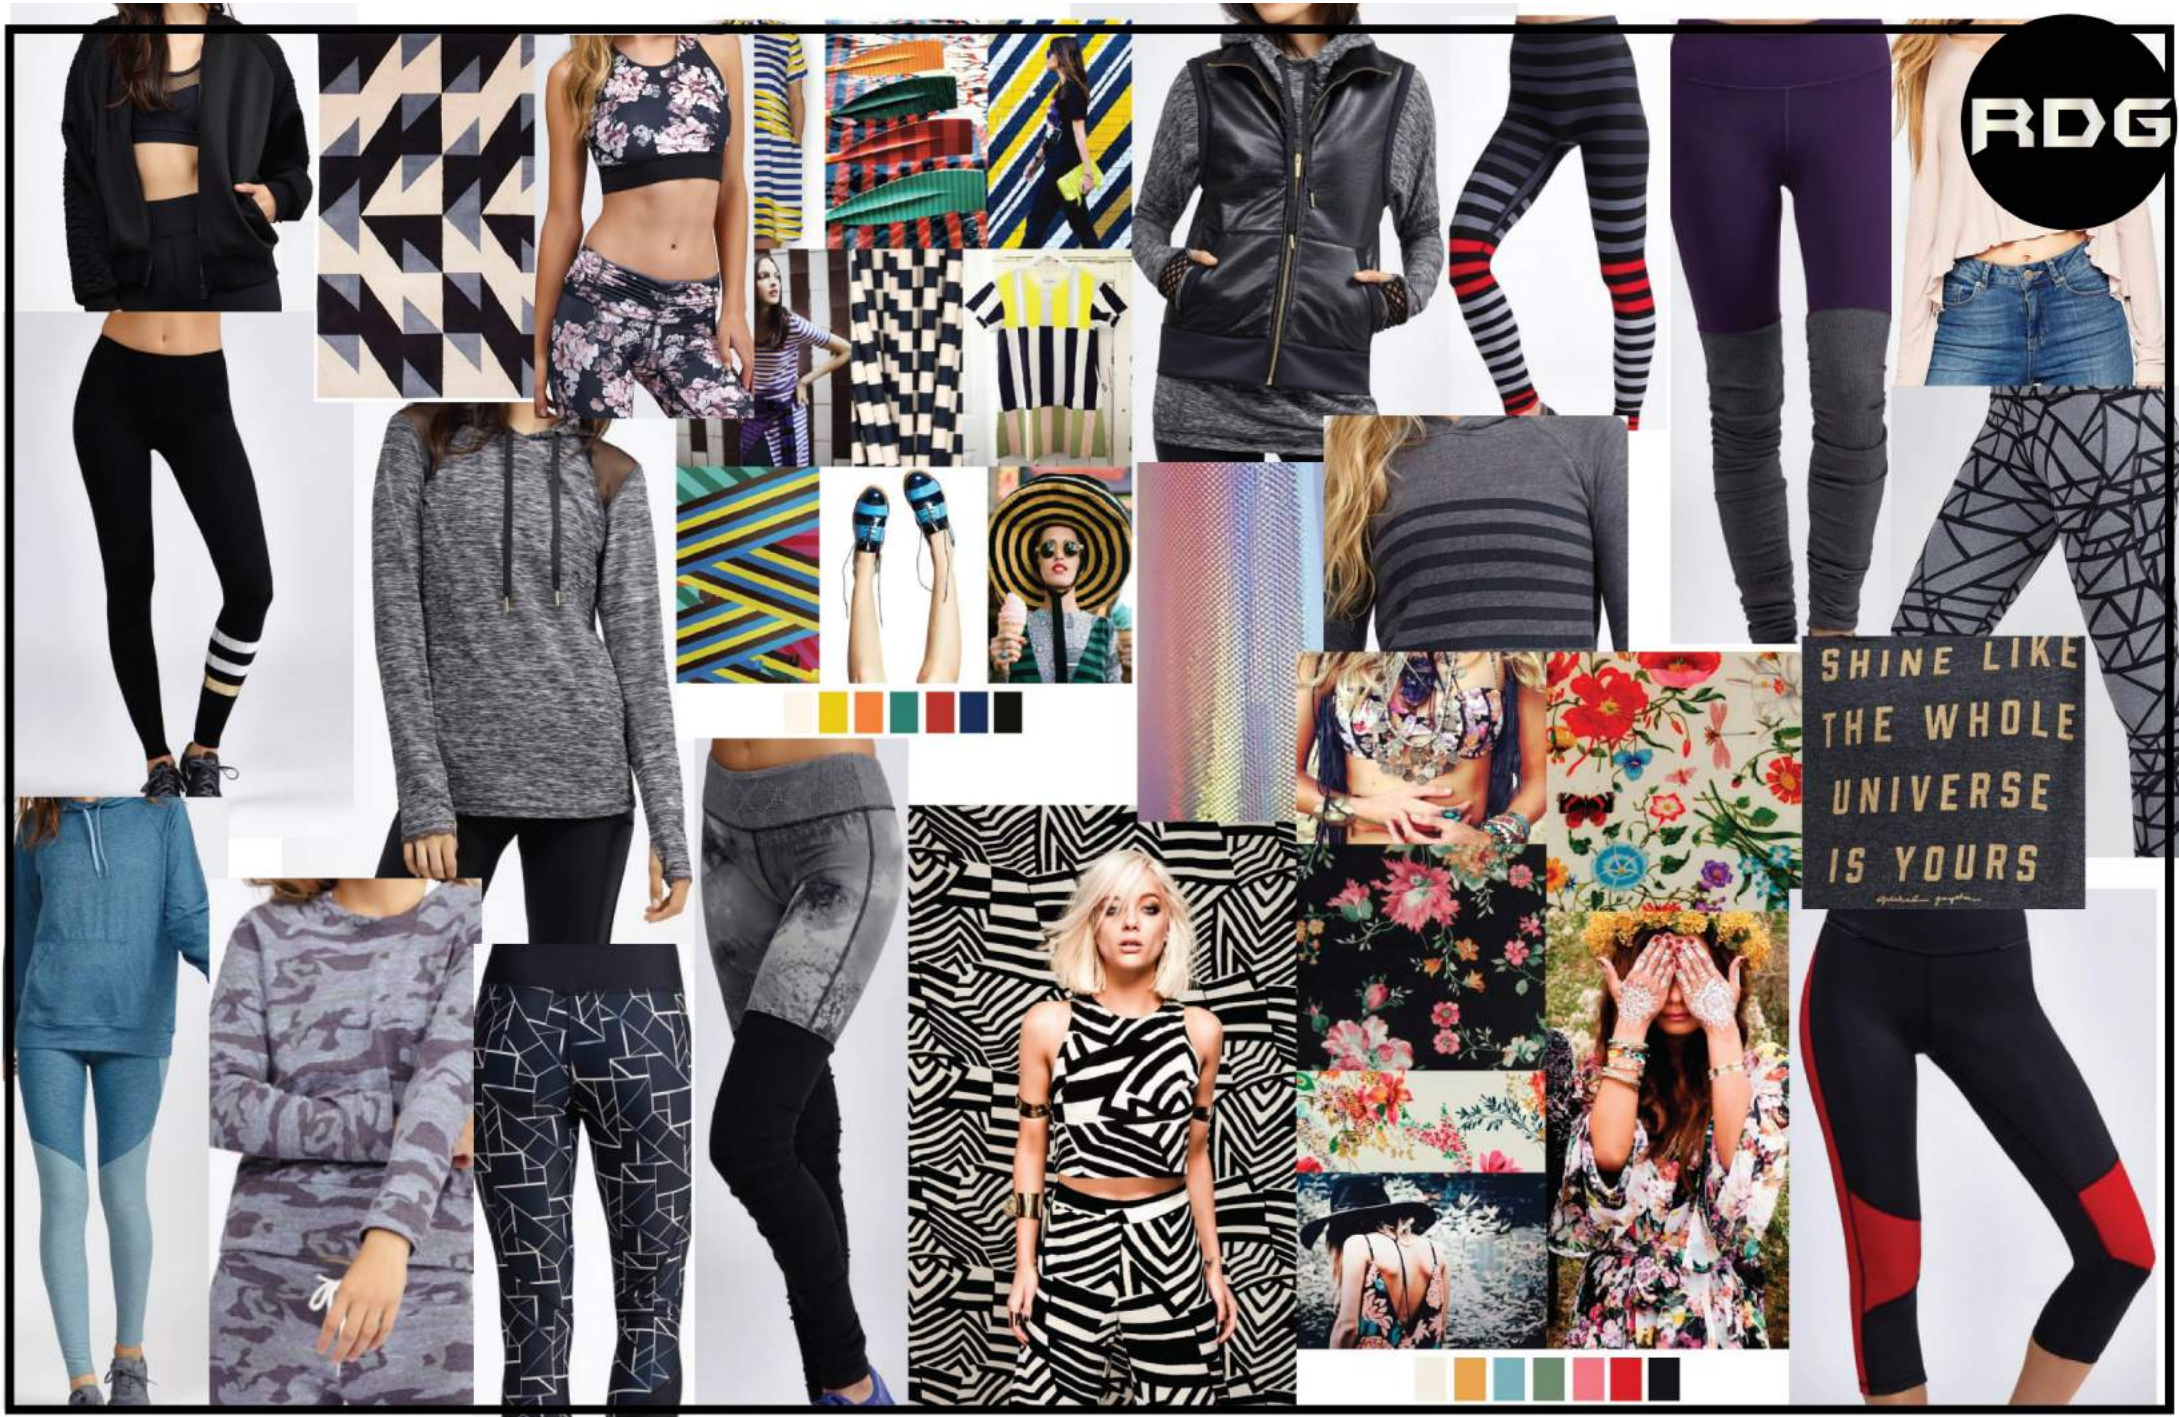

RDG

SHINE LIKE THE WHOLE UNIVERSE IS YOURS

SCREENPRINT

FOIL

REFLECTIVE INK
GEO PRINT
NIGHTTIME FOR RUNNING

REFLECTIVE BATS
NIGHTTIME FOR RUNNING

REVERSIBLE HOODIE

SUPERGIRL

Touch the Sky

SUPERSTAR

DG

REFLECTIVE INK

Hardcore

REVERSIBLE HOODIE

SUPERMAN

RDG

REFLECTIVE INK
LOGO DICAMO
NIGHTTIME FOR RUNNING