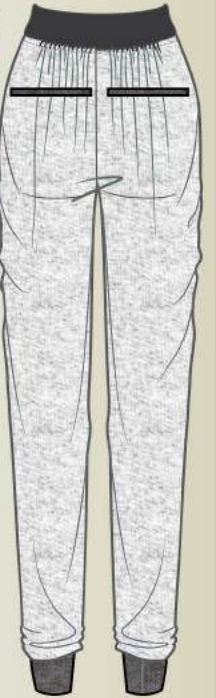

REVERSIBLE
JOGGER

REVERSIBLE
HOODY

REFLECTIVE INK
SUPERMAN REPEAT

REFLECTIVE INK
SUPERGIRL LOGOS
REPEAT

RDG

SUPERMAN
COMIC BOOK
REPEAT

RDG

REFLECTIVE INK
BATMAN LOGOS
REPEAT

REFLECTIVE INK
SUPERGIRL LOGOS
REPEAT