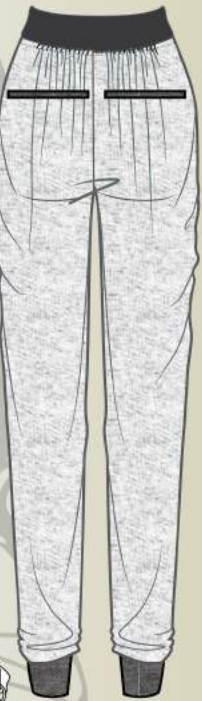

REVERSIBLE
JOGGER

REVERSIBLE
HOODY

REFLECTIVE INK
SUPERMAN REPEAT

REFLECTIVE INK
SUPERGIRL LOGOS
REPEAT

RDG

SUPERMAN
COMIC BOOK
REPEAT

RDG

REFLECTIVE INK
BATMAN LOGOS
REPEAT

REFLECTIVE INK
SUPERGIRL LOGOS
REPEAT