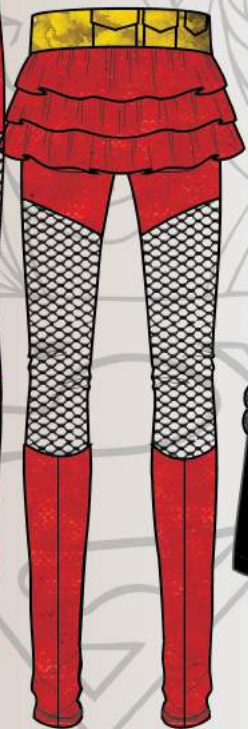

REVERSIBLE
JOGGER

REVERSIBLE
HOODY

REFLECTIVE INK
SUPERMAN REPEAT

REFLECTIVE INK
SUPERGIRL LOGOS
REPEAT

RDG

SUPERMAN
COMIC BOOK
REPEAT

RDG

REFLECTIVE INK
BATMAN LOGOS
REPEAT

REFLECTIVE INK
SUPERGIRL LOGOS
REPEAT