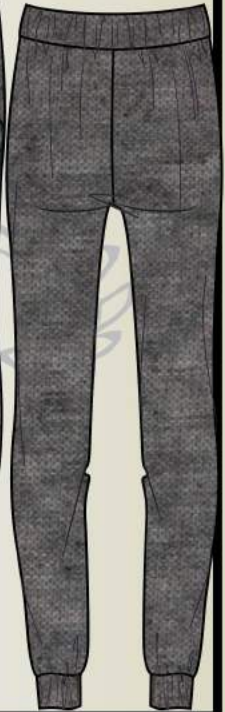

REVERSIBLE
JOGGER

REVERSIBLE
HOODY

REFLECTIVE INK
SUPERMAN REPEAT

REFLECTIVE INK
SUPERGIRL LOGOS
REPEAT

RDG

SUPERMAN
COMIC BOOK
REPEAT

RDG

REFLECTIVE INK
BATMAN LOGOS
REPEAT

REFLECTIVE INK
SUPERGIRL LOGOS
REPEAT