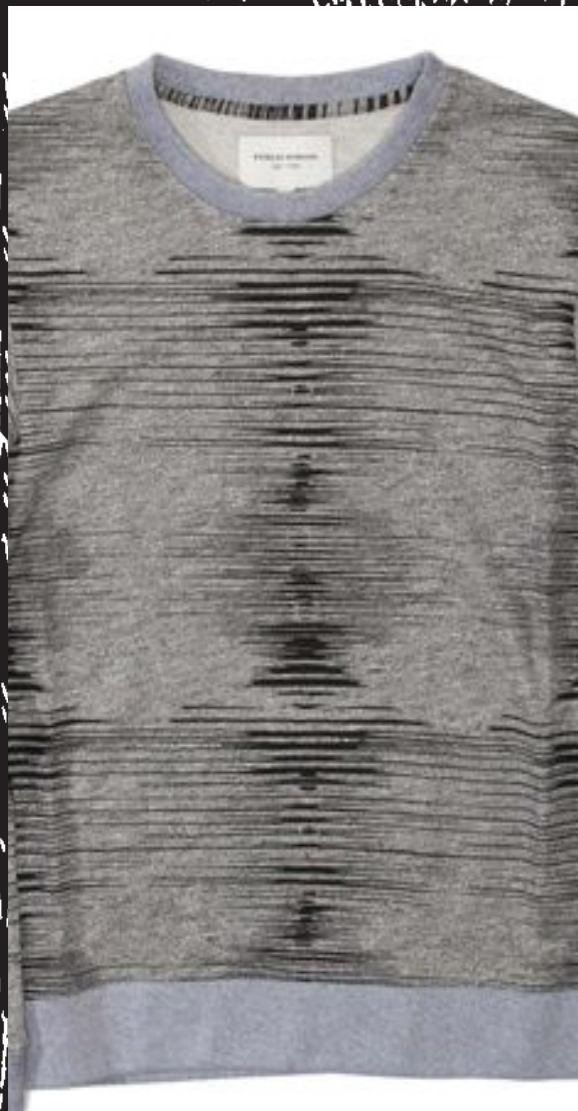

hummel®

XMAS 2016 LIFESTYLE

Digital Surface and

Frozen Landscapes

The Northern Light and Bold Inserts

WOMEN

19 - 4006 TRX CAVIAR

WHITE

GREY MELANGE