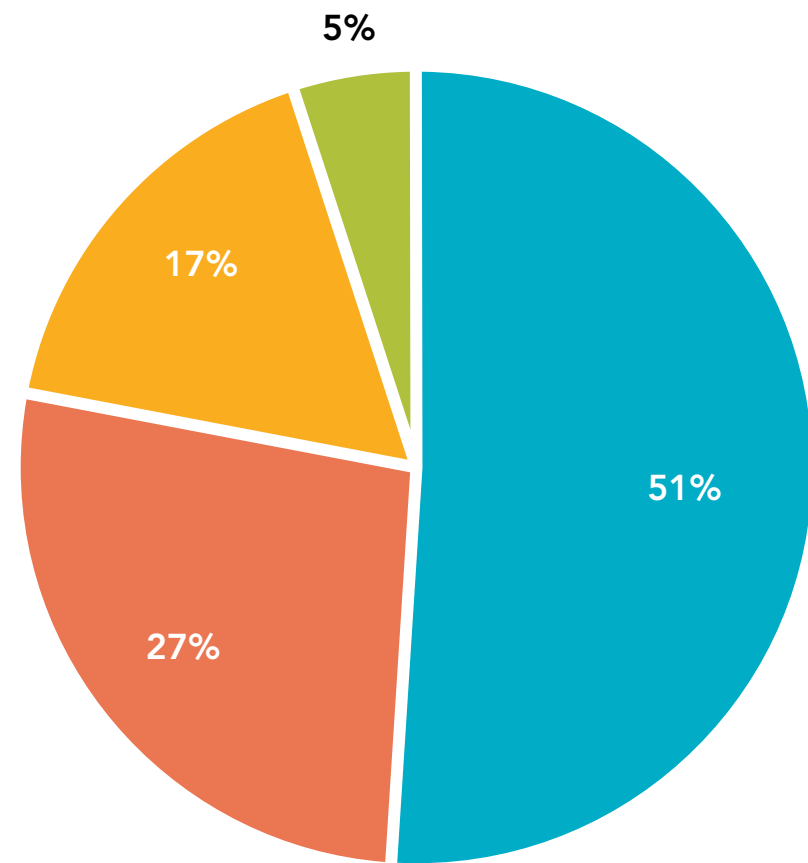

# DATA COLLECTION

## Frustrations

## PARENT SURVEY

A short survey was taken by over 150 parents.

Analyzing their answers helped me to understand the user's experience. It also helped me find commonalities among a wide range of users.

## # of Children age 2 - 6