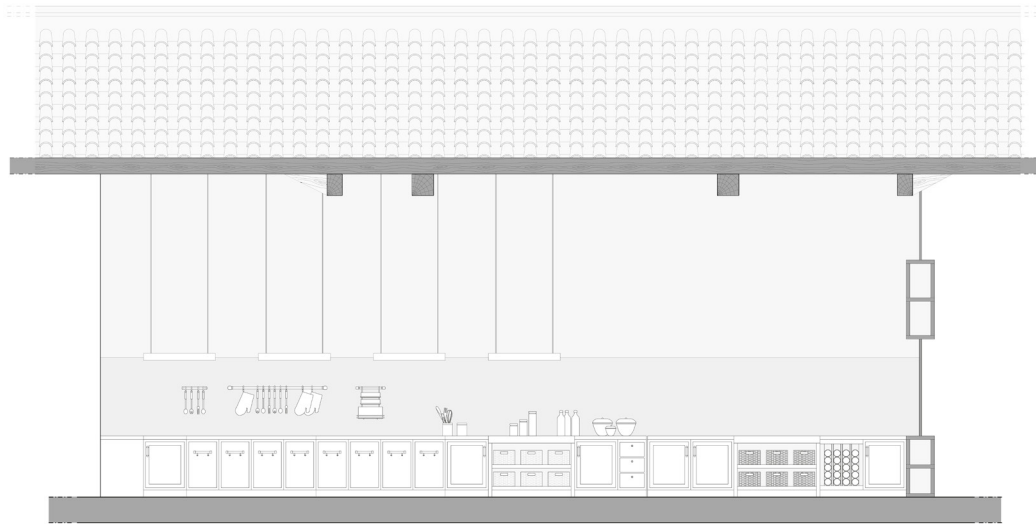

EE'

MATERIALS AND COLORS

THE KITCHEN

Thanks to the glass walls it is directly connected to the courtyard. It's furnished with professional tools and equipment and there are several workstations: during the courses, people can practice. All residents can eat together thanks to an extensible table. Therefore, this space is also the heart and center of the house.