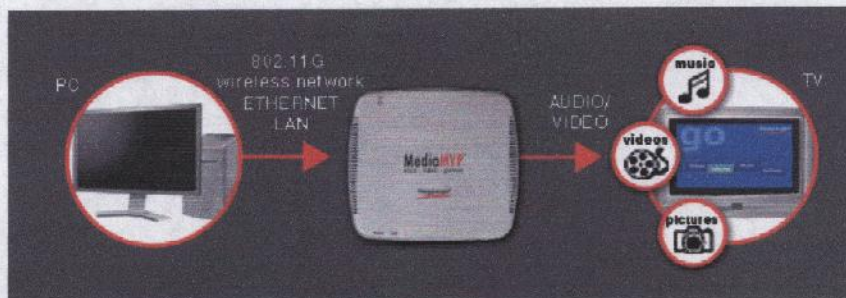

Product List

Compare Products

MediaMVP
music
videos
pictures

Watch and listen to PC music, videos or pictures on your TV set!

- Watch PC based music, videos and pictures on your TV set. Play slide shows with music, too!
- Connects to Ethernet (wired) local area network.
- Play MP3 and WMA music and playlists.
- Play MPEG-1, MPEG-2 and DivX® videos.
- View JPEG and GIF digital pictures.
- New! Listen to Internet radio stations on your TV set.
- New! Wireless MediaMVP now available for music, videos and pictures over 802.11G wireless networks!

[Click here for the MediaMVP datasheet in a PDF format](#)

MediaMVP Features:

- Access digital music, videos or pictures (or Internet radio stations**) from your TV set, over your home network.
- Uses 10Mbit or 100Mbit Ethernet, for the best network performance with any type of digital media. Plays DVD quality videos on your TV set over an Ethernet LAN!
- Composite and S-Video outputs for the best video quality on TV sets, plus stereo audio output to TV sets or home theater systems.
- Watch digital camera pictures (JPEG or GIF) on your TV set. Play slide shows with music, too!
- Plays MP3 music, either individual titles, all the music titles in a directory or M3U, B4S, PLS and ASX playlists.
- Plays MPEG-1, MPEG-2 and DivX recordings made with the Hauppauge WinTV with SoftPVR or WinTV-PVR's. Will also play most other MPEG-1/2 standard video files. Will also play most standard DivX movies*. With MediaMVP's remote control, you can pause, rewind, fast forward or jump through your recorded videos.
- Remote control for easy access to your PC media from your TV set. MediaMVP's remote control allows you to navigate through your PC's disk drives, and displays media names, directories and other information on the TV set. MediaMVP's remote also can control the audio volume and mute of videos and music being played.