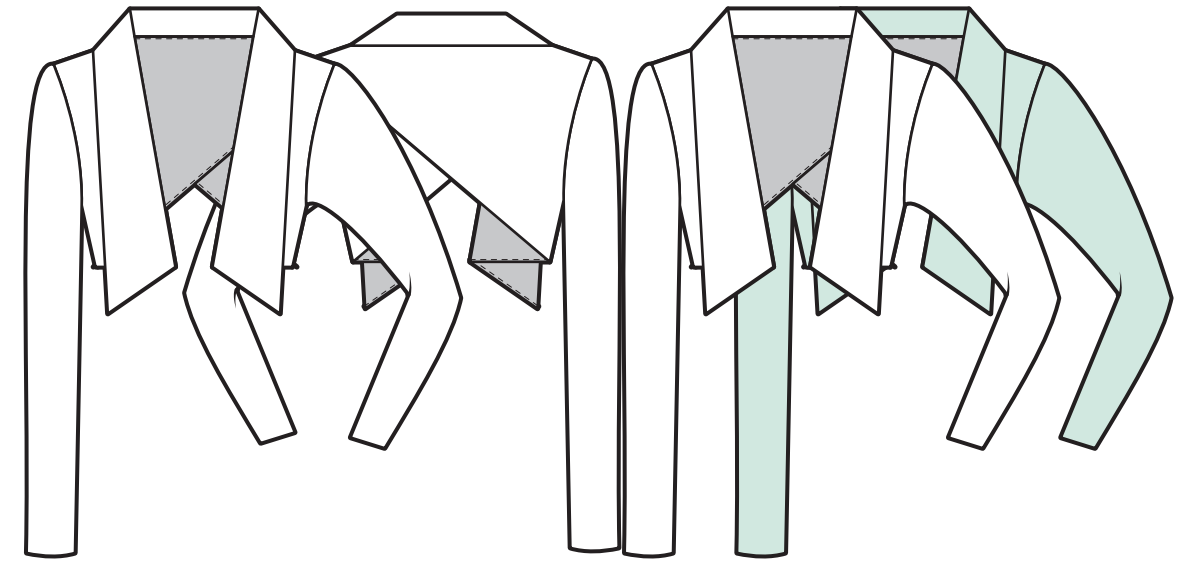

LOW RISE WRAP SKIRT
STYLE NO. : JDC003
\$98/\$195
CREPE
100% SILK
VISCOSE LINING

JARDIN DE CAMPAGNE

SPRING/SUMMER

HI-LO TANK
STYLE NO. : JDC004
\$58/\$115
CREPE
100% SILK
VISCOSE LINING

SKINNY ANKLE PANT
STYLE NO. : JDC005
\$98/\$195
DOUBLE WEAVE CREPE
100% SILK
STRETCH SILK LINING

HI-LO FLUTTER TOP
STYLE NO. : JDC006
\$115 RETAIL/\$69 WHOLESALE
CREPE
100% SILK
VISCOSE LINING

FITTED SUIT SHORT
STYLE NO. : JDC007
\$58/\$115
DOUBLEWEAVE CREPE
100% SILK
VISCOSE LINING

JARDIN DE CAMPAGNE

SPRING/SUMMER

PETAL BOLERO
STYLE NO. : JDC008
\$108/\$215
CREPE
100% SILK
HEAVY PLAIN WOVEN
100% COTTON
VISCOSE LINING

SHAWL COLLAR SPENCER JACKET
STYLE NO. : JDC011
\$118/\$235
CREPE
100% SILK
VISCOSE LINING