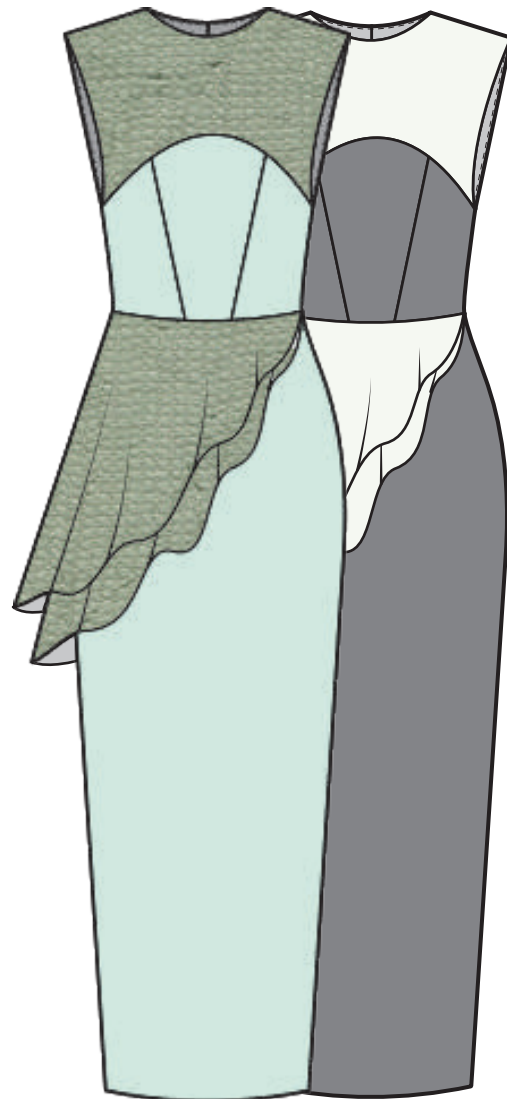

SPRING/SUMMER

SPAGHETTI STRAP CROP TOP
STYLE NO. : JDC002
\$48/\$95
CREPE
100% SILK
VISCOSE LINING

HIGHWAISTED A-LINE SKIRT
STYLE NO. : JDC001
\$98/\$195
CREPE
100% SILK
CHIFFON
100% SILK
VISCOSE LINING

HI-LO FLUTTER TOP
STYLE NO. : JDC006
\$115 RETAIL/\$69 WHOLESALE
CREPE
100% SILK
VISCOSE LINING

FITTED SUIT SHORT
STYLE NO. : JDC007
\$58/\$115
DOUBLEWEAVE CREPE
100% SILK
VISCOSE LINING

JARDIN DE CAMPAGNE

SPRING/SUMMER

PETAL BOLERO
STYLE NO. : JDC008
\$108/\$215
CREPE
100% SILK
HEAVY PLAIN WOVEN
100% COTTON
VISCOSE LINING

SHAWL COLLAR SPENCER JACKET
STYLE NO. : JDC011
\$118/\$235
CREPE
100% SILK
VISCOSE LINING

PEPLUM TANK DRESS
STYLE NO. : JDC009
\$158/\$315
CREPE
100% SILK
HEAVY PLAIN WOVEN
100% COTTON
VISCOSE LINING

DROPWAIST PETAL DRESS
STYLE NO. : JDC010
\$148/\$295
CREPE
100% SILK
CHIFFON
100% SILK
VISCOSE LINING