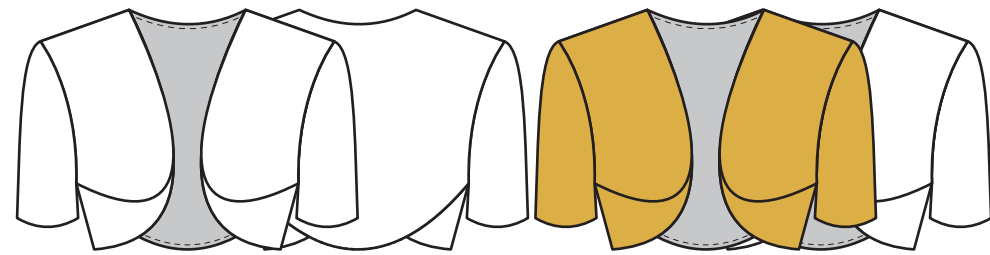

HI-LO TANK
STYLE NO. : JDC004
$58/$115
CREPE
100% SILK
VISCOSE LINING

JARDIN DE CAMPAGNE

SPRING/SUMMER

PETAL BOLERO
STYLE NO. : JDC008
$108/$215
CREPE
100% SILK
HEAVY PLAIN WOVEN
100% COTTON
VISCOSE LINING