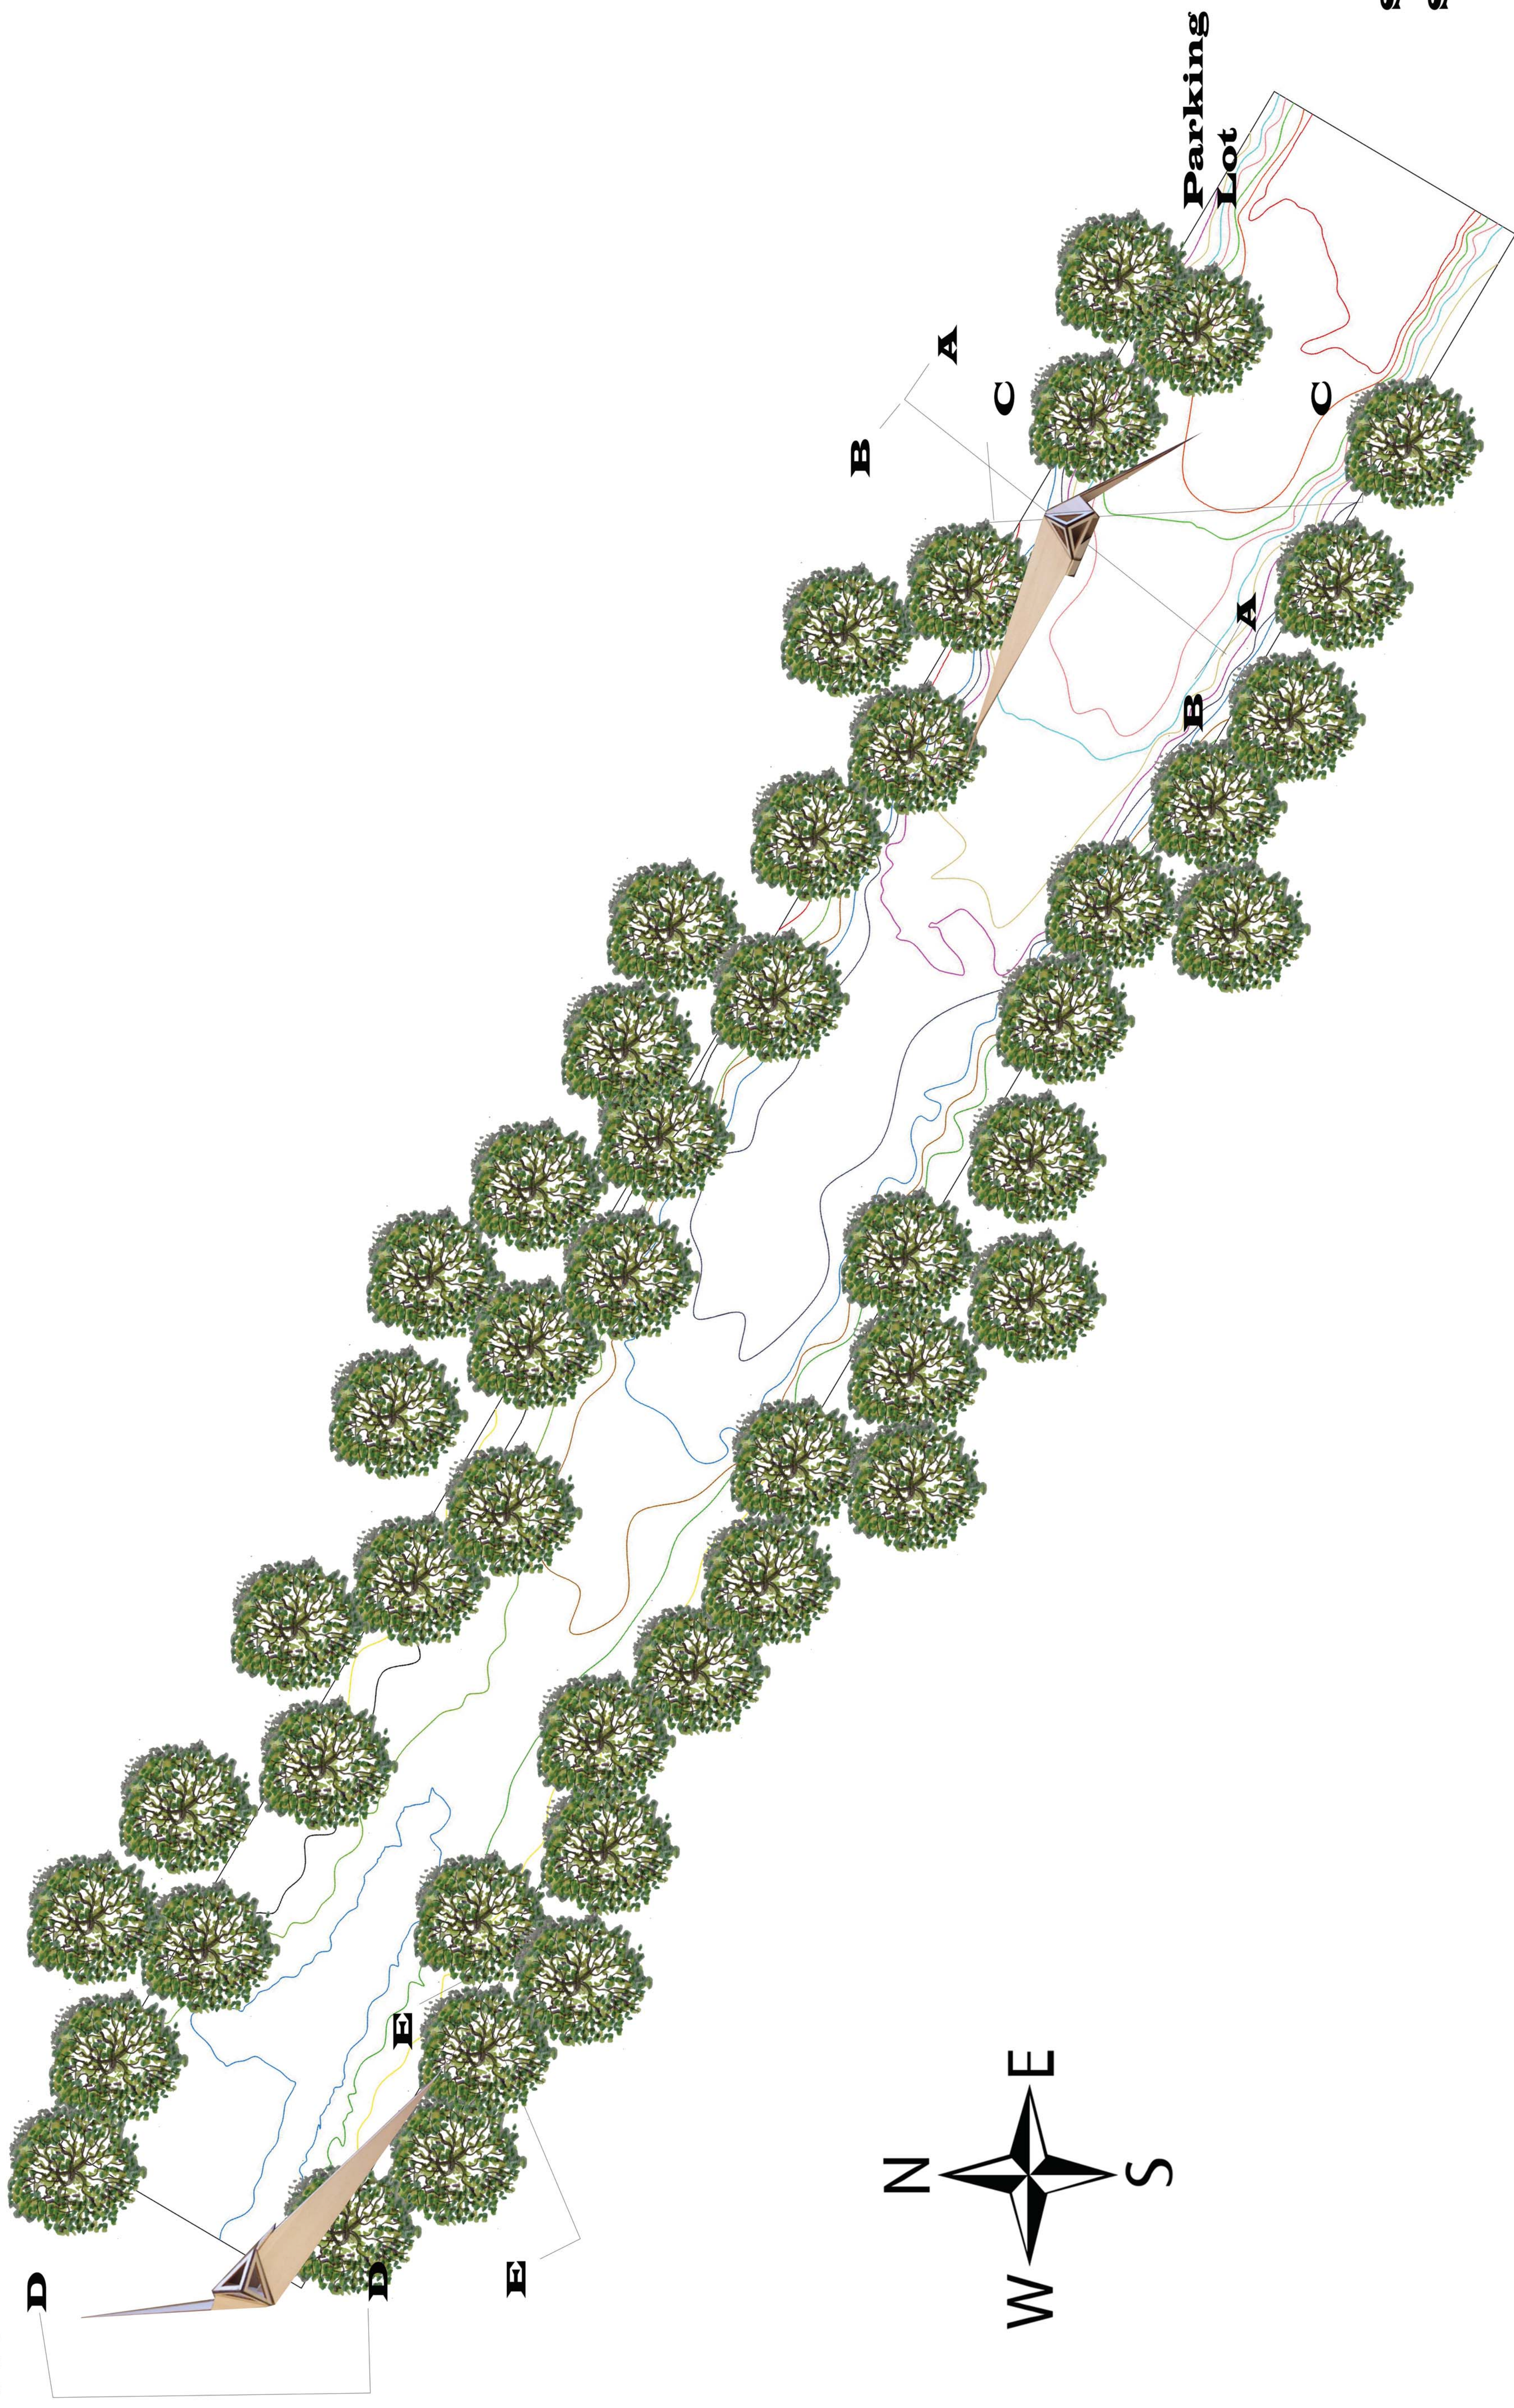

Neighborhood

Site Plan
Scale 1"=10'