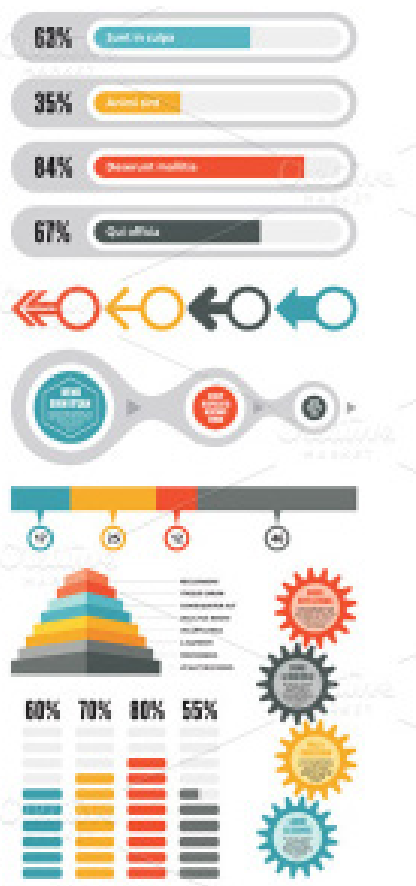

it's RALLY TIME

behold the subhead in all its glory behold the subhead in all its glory behold the subhead in all its glory behold the subhead in

Exerum aut in corrore sim sae ditibus. Os est, consed que earum reptaepero officitatem que non commietur a vel ellupta sperae velit et aut ut ex exerention nonsequid quiassi te nam quis de nus, odi audaerit harumquia sequam di NAME NAME, grade

Exerum aut in corrore sim sae ditibus. Os est, consed que earum reptaepero officitatem que non commietur a vel ellupta sperae velit et aut ut ex exerention nonsequid quiassi te nam quis de nus, odi audaerit harumquia sequam di NAME NAME, grade

THIS IS YOUR QUESTION THIS IS YOUR

Obit, comnim aliscia cusae quodisim rehenet lab il endenim aionser naturio correm hit, que que et

Obit, comnim aliscia cusae quodisim rehenet lab il endenim aionser naturio correm hit, que que et

Obit, comnim aliscia cusae quodisim rehenet lab il endenim aionser naturio correm hit, que que et