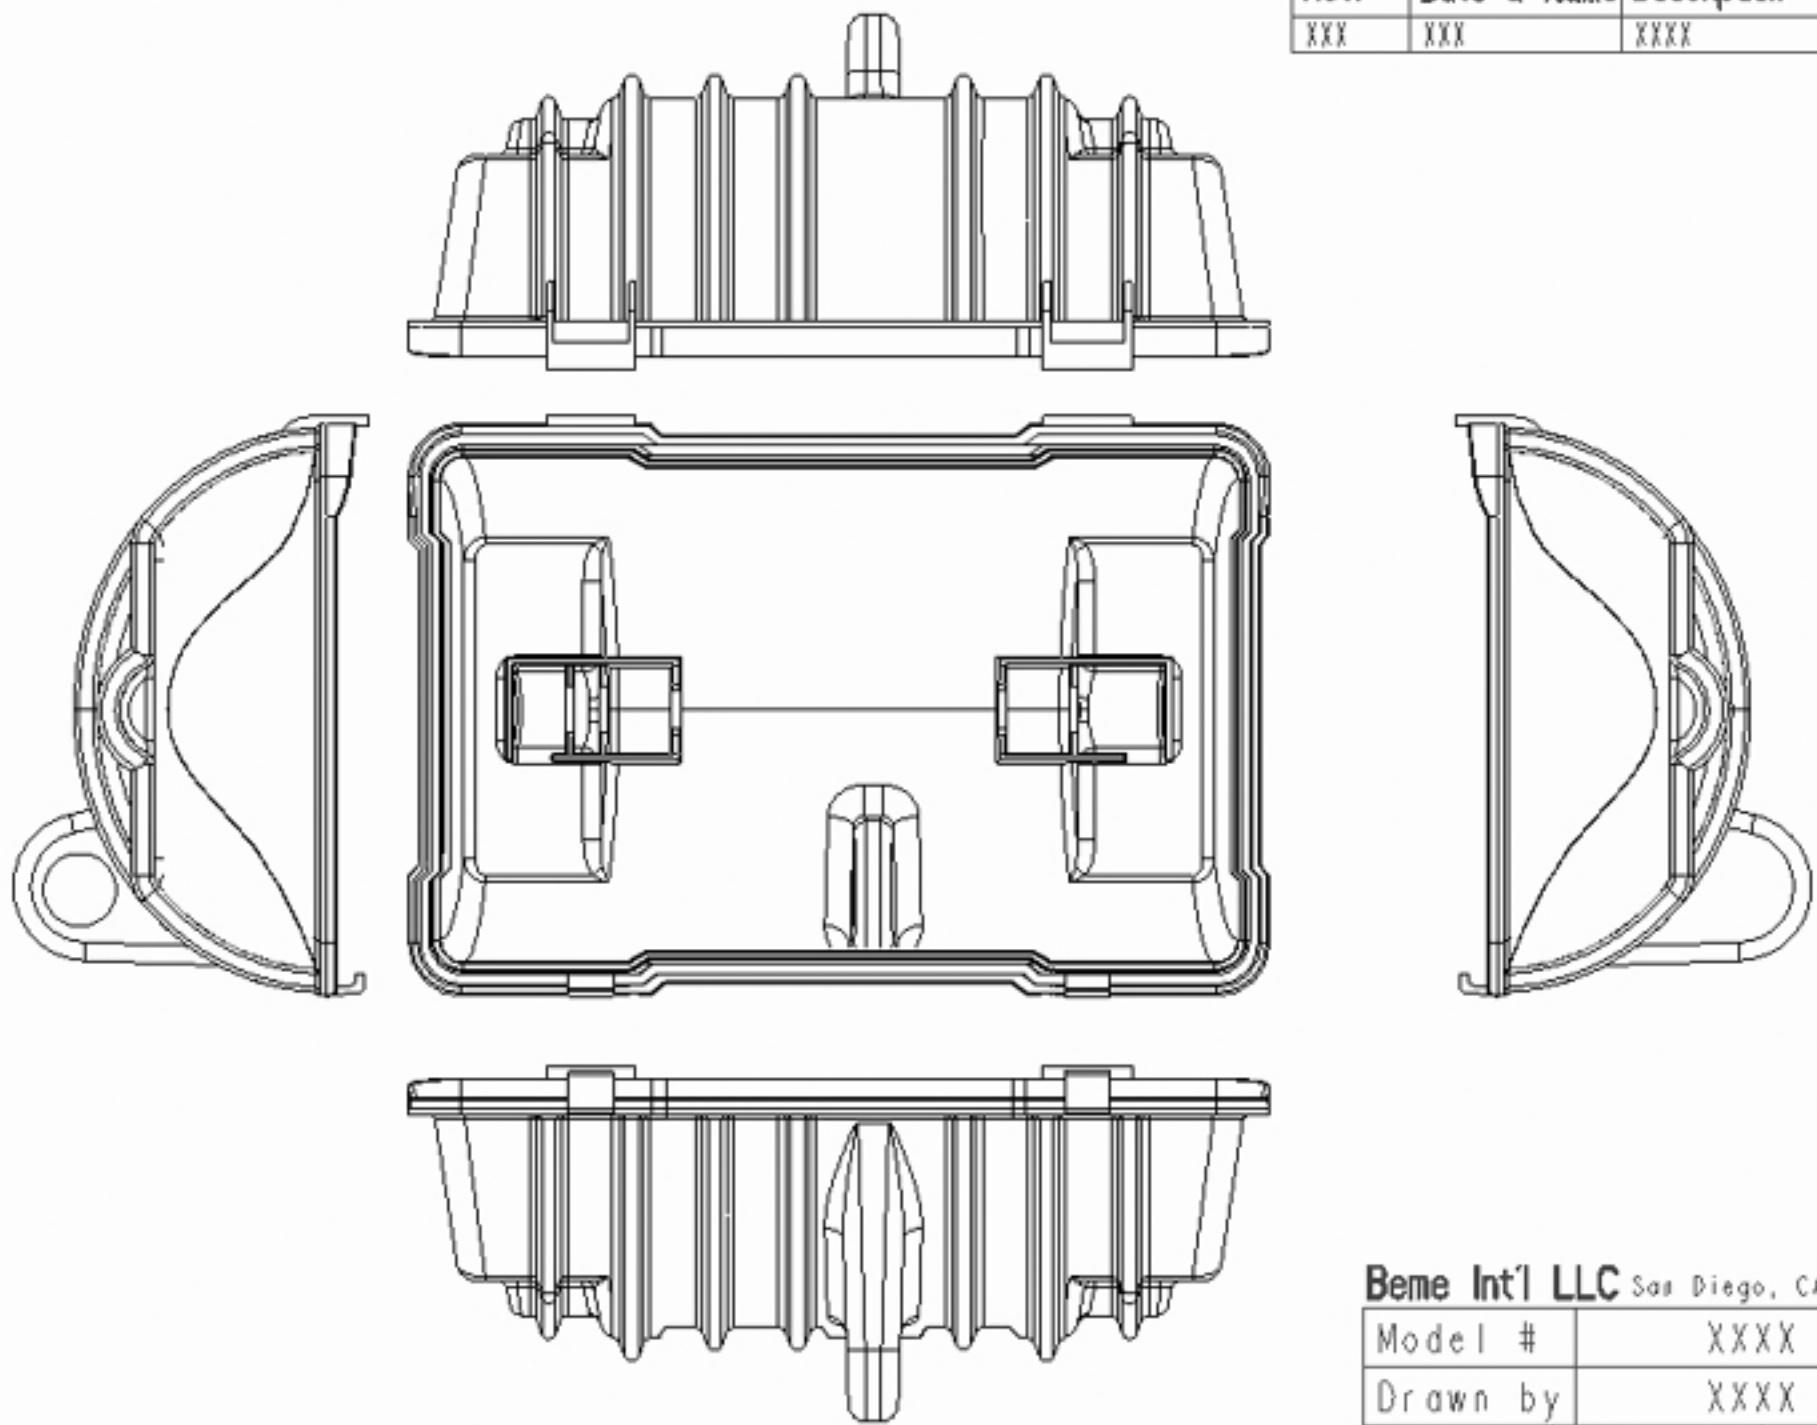

Rev.	Date & Name	Description
XXX	XXX	XXXX

Beme Int'l LLC San Diego, CA 92111

Model #	XXXX
Drawn by	XXXX
SCALE: 1:1	UNITS: mm REV: XX