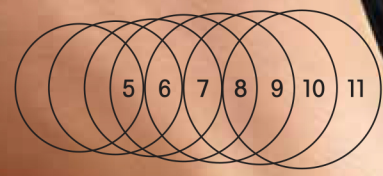

NEW

*genuine Sterling silver
& Topaz*

Model is wearing Nailwear Pro in Cherry Jubilee, sold on page 14.

NEW
Sterling Silver Classic Gem Ring
Faceted colored topaz center stone with two white topaz accent stones.
will be 59.99

39.99 EACH
BUY NOW & SAVE \$20

Emerald Colored	Ruby Colored	Sapphire Colored
5 109-742	5 109-250	5 109-484
6 109-886	6 109-264	6 109-594
7 109-905	7 109-298	7 109-609
8 109-910	8 109-317	8 109-670
9 109-943	9 109-393	9 109-651
10 109-977	10 109-450	10 109-690
11 110-030	11 109-470	11 109-704

RING SIZER
Match a circle with the inside of one of your rings to find the size.

STERLING
precious
perfect
forever