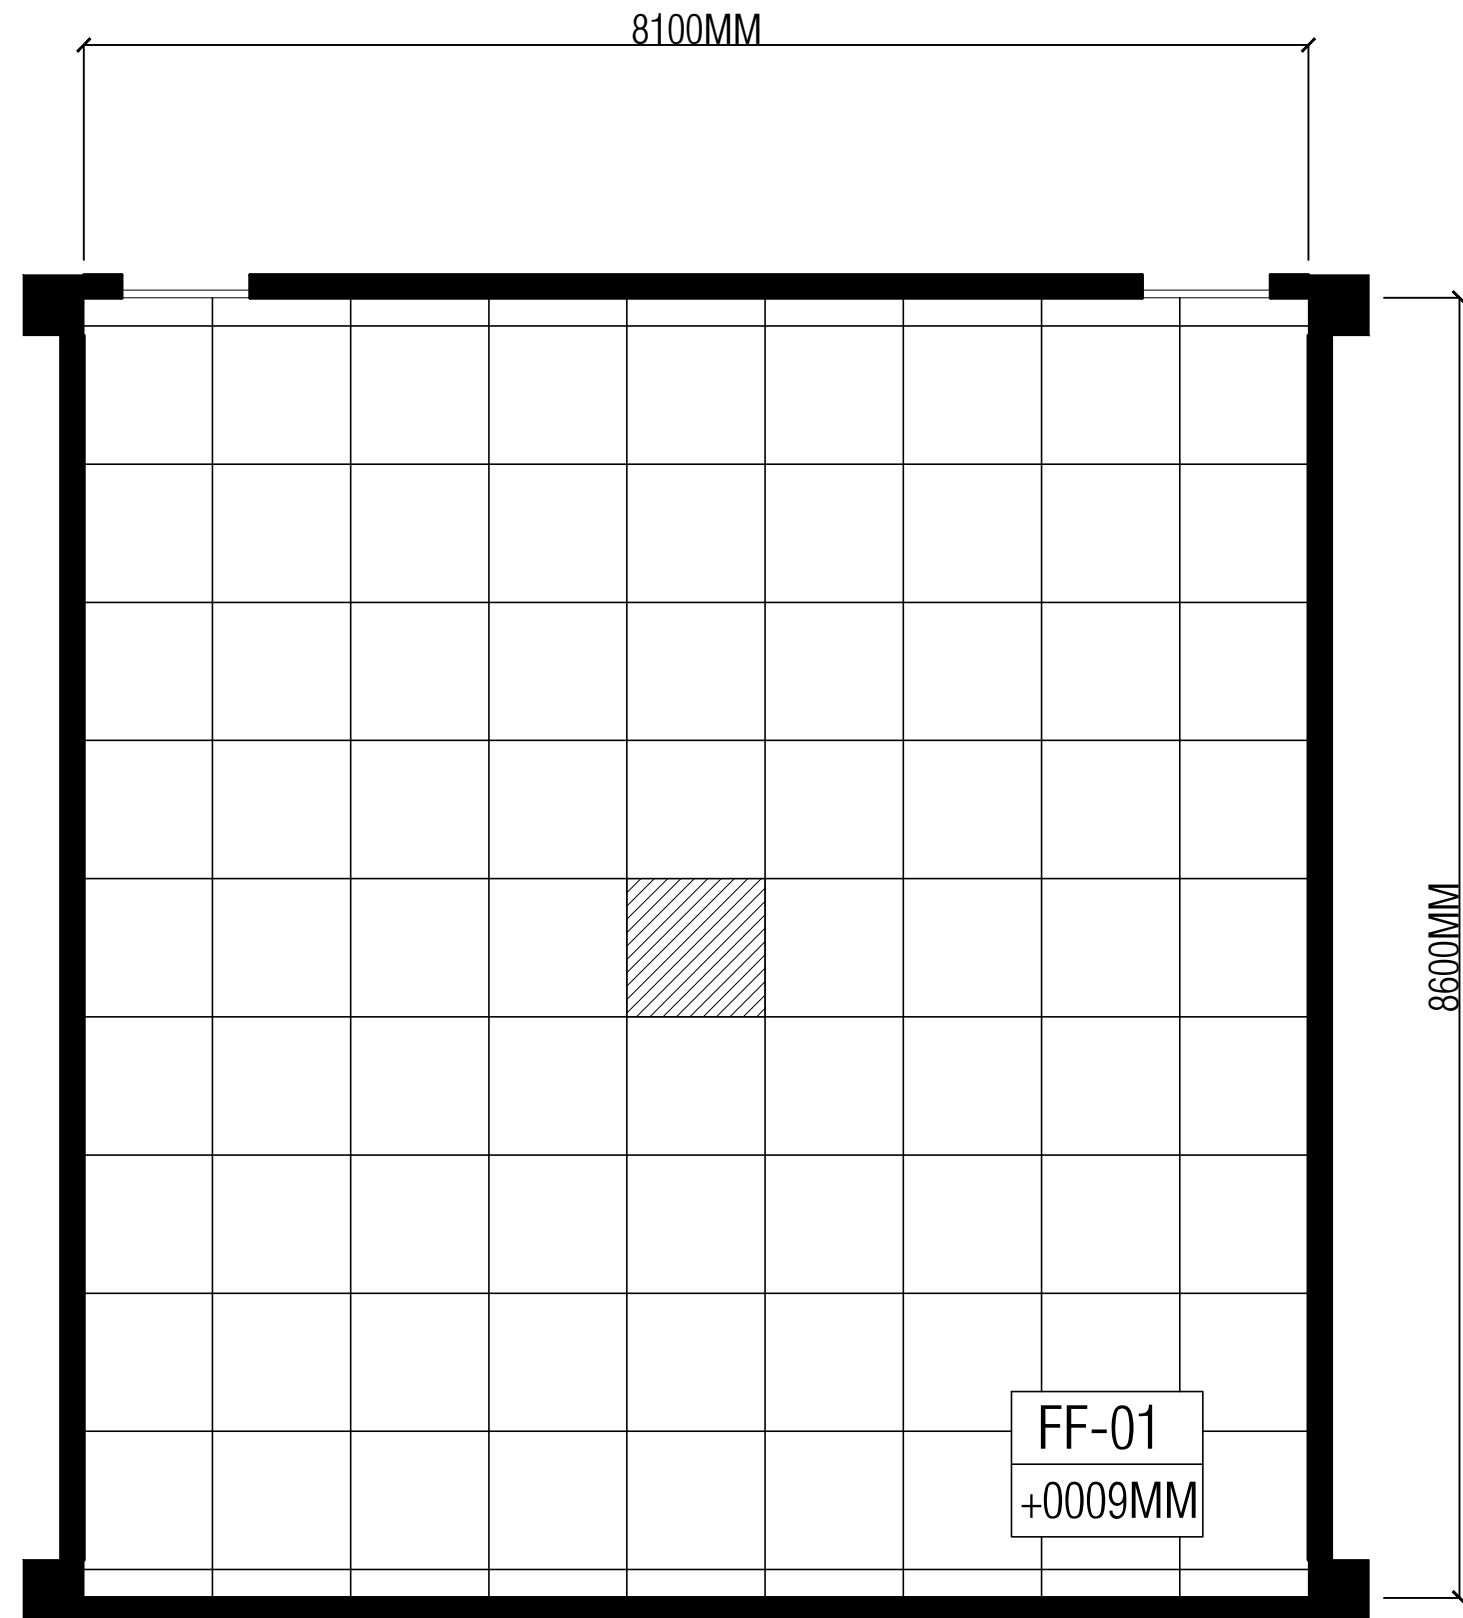

LEGEND

SYMBOL	DESCRIPTION
	KEY TILE
FLOOR FINISHES	
SYMBOL	DESCRIPTION
FF-01 +300MM	4MM 914MM (L) X 914MM (W) DESSO SAND STRIPE, ANTI-STATIC TREATED, SHORT LEVEL LOOP, FUSION BONDED CARPET TILE QUANTITY: 91 PCS.

AREA 3: WORKAREA
1 FLOOR PLAN W/ FLOOR PATTERN LAYOUT
 ID - 12 SCALE 1:50 MTRS