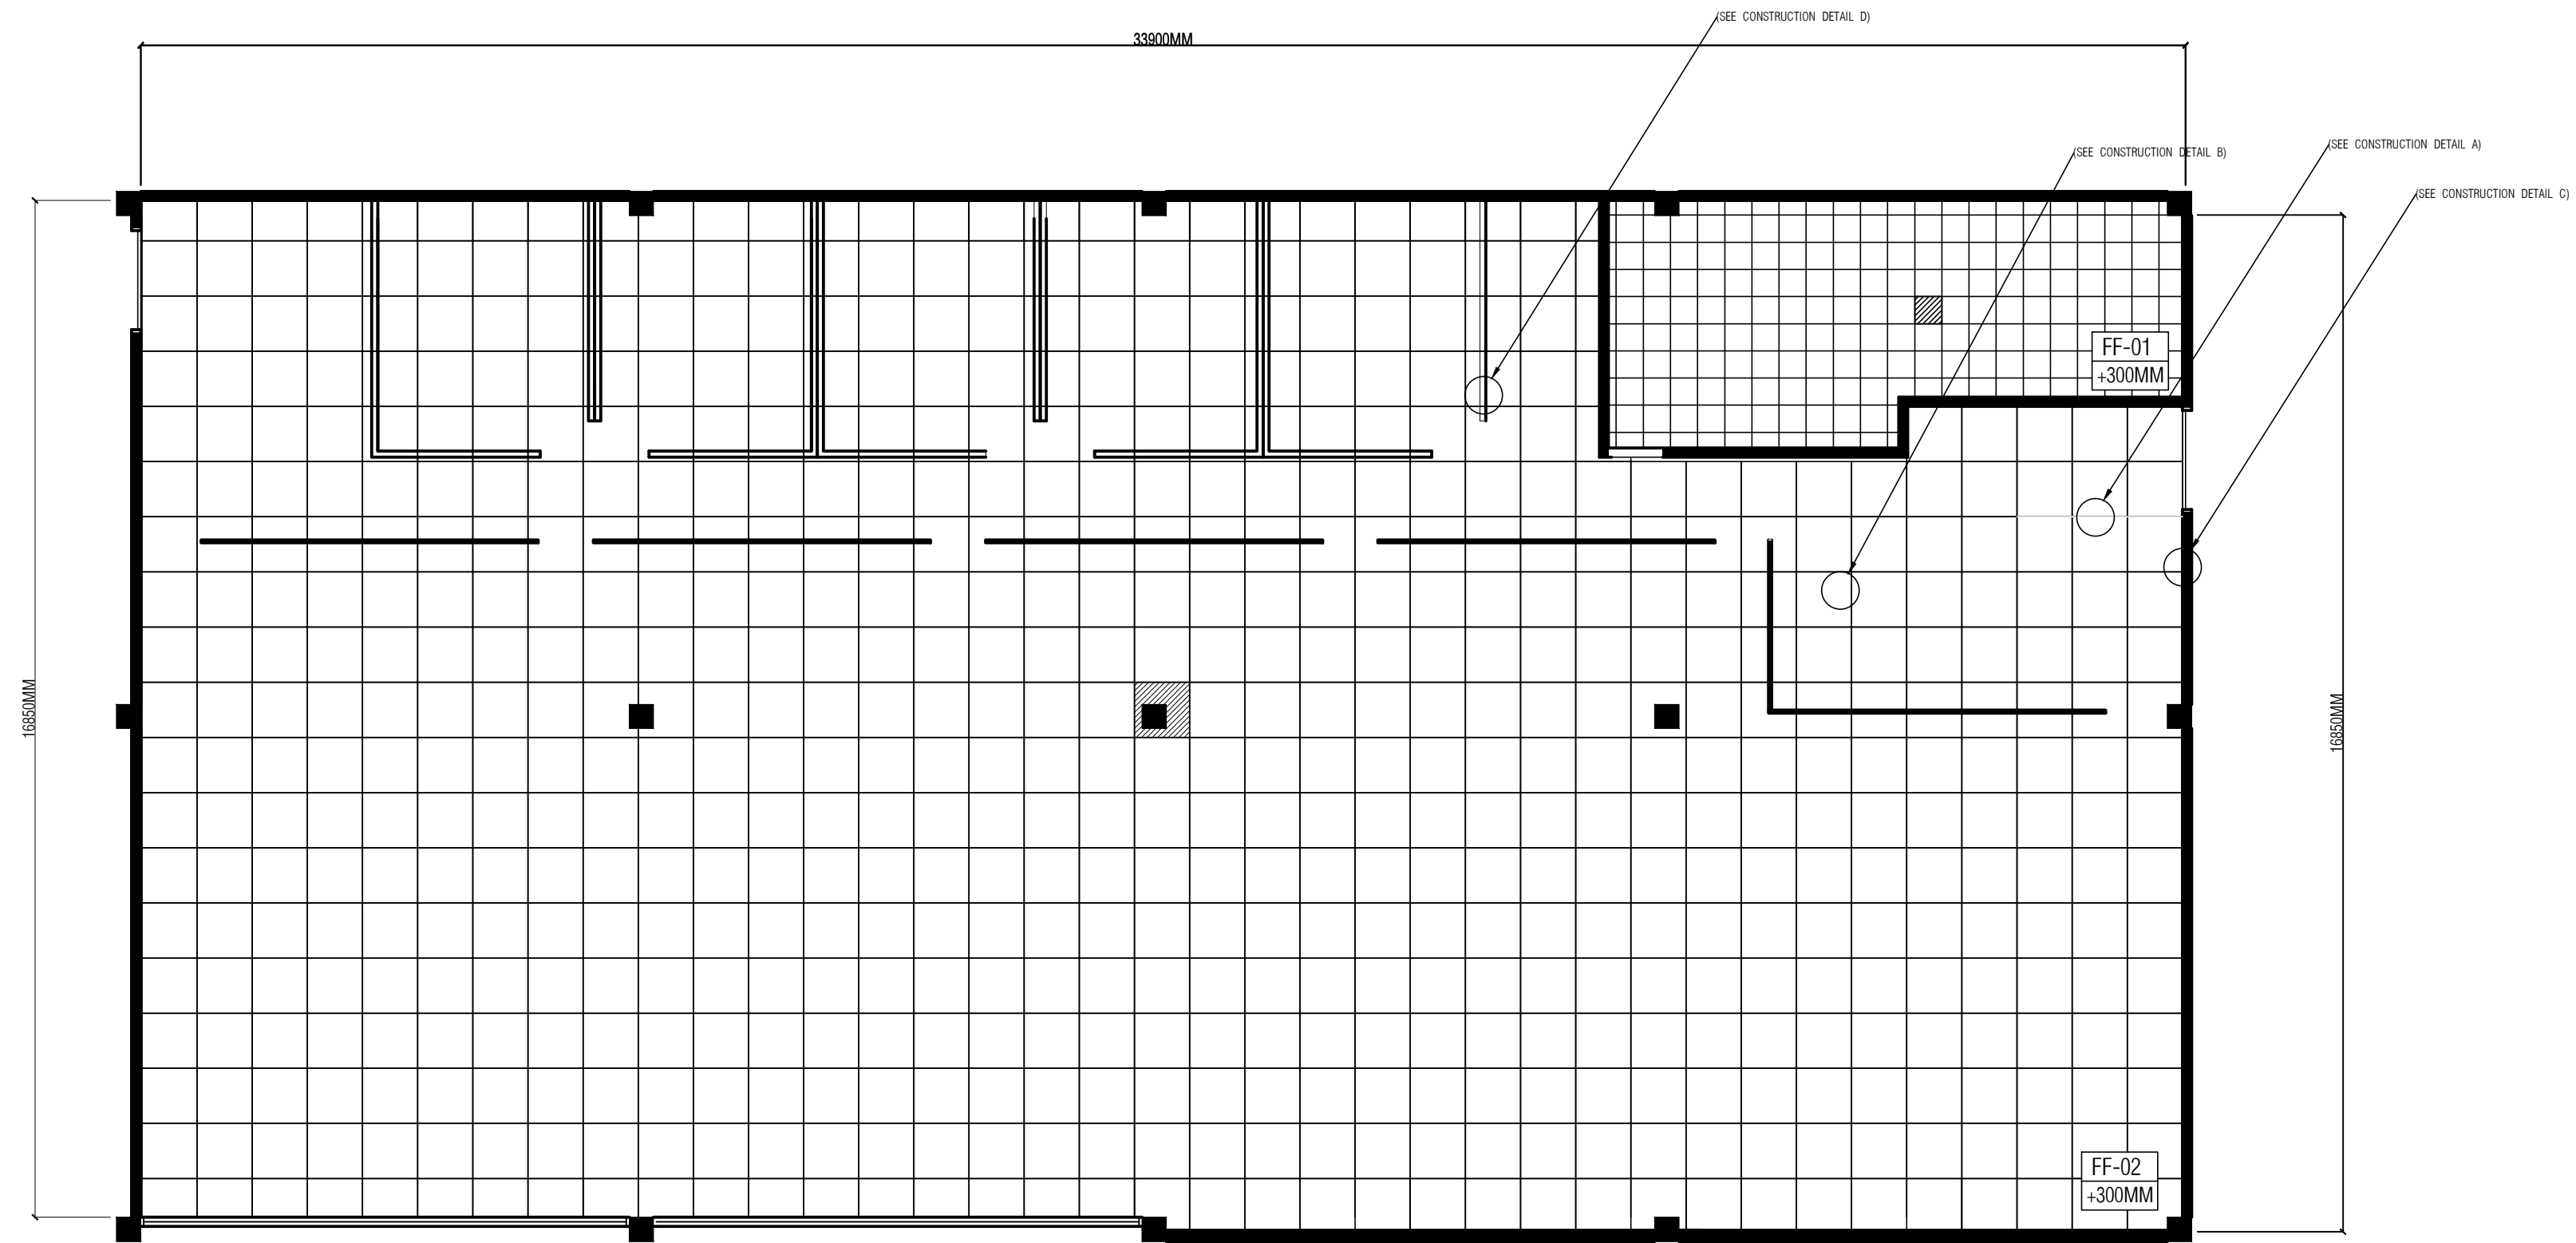

LEGEND	
SYMBOL	DESCRIPTION
	KEY TILE
FLOOR FINISHES	
SYMBOL	DESCRIPTION
	17MM THK 400MM (L) X 400MM (W) ARTEHXC MG6084 FLUSH GREY CERAMIC TILE QUANTITY: 260PCS.
	4MM 914 X 914 DESSO ESSENCE STRUCTURE 20 ANTI-STATIC TREATED NYLON SHORT LEVEL LOOP FUSION BONDED CARPET TILE QUANTITY: 702PCS.

1
 AREA 3: WORKAREA
FLOOR PLAN W/ FLOOR PATTERN LAYOUT
 ID - 34 SCALE 1:100 MTRS