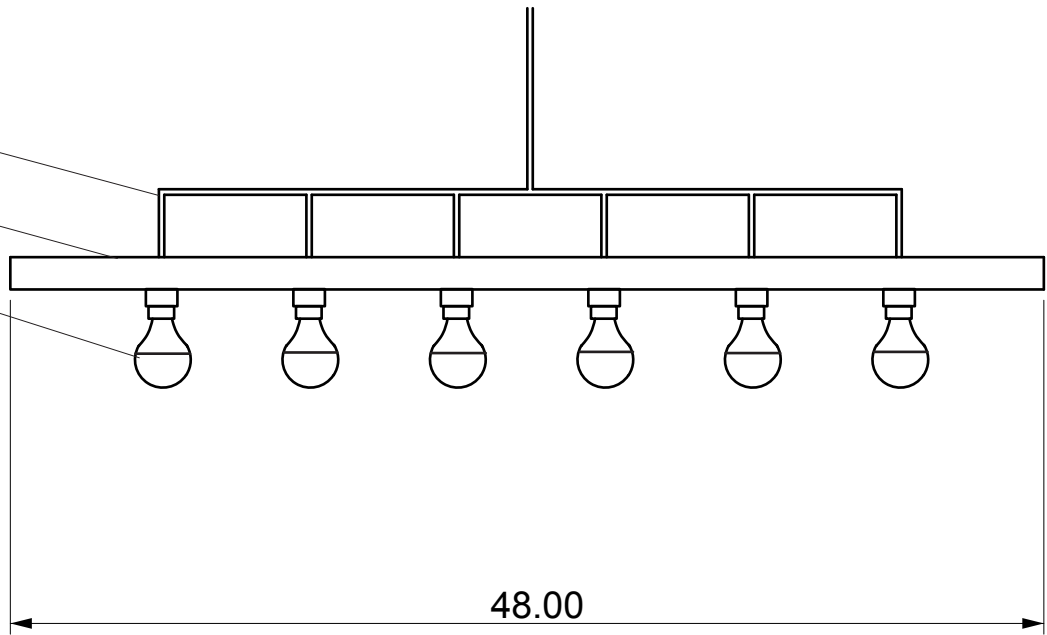

### Elevation

1/4" Steel pipe

1" Steel frame

60 watt cfl Silver dipped bulbs