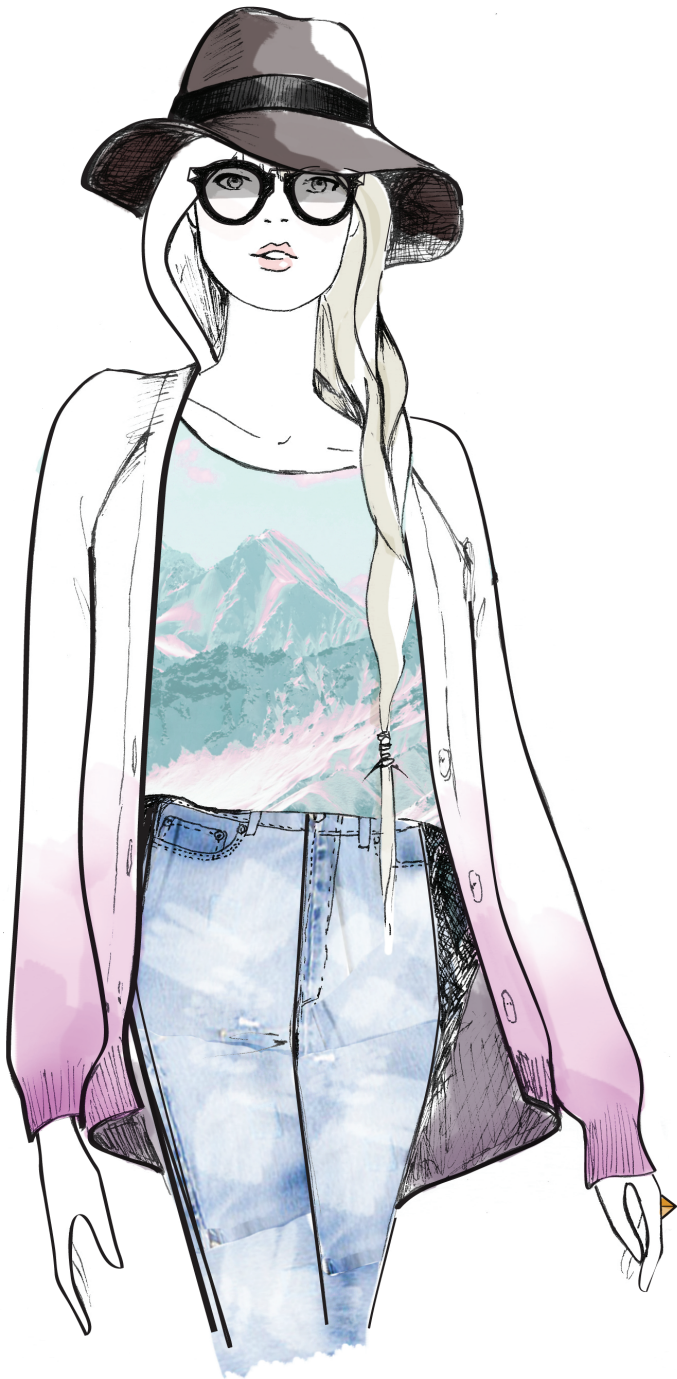

Not Of This Earth for lovemadlyclothing.com

LOVEMADLY

FREE SHIPPING
ALL DOMESTIC
ORDERS!

SIGN IN / JOIN
CUSTOMER CARE

MY BAG ITEMS \$0.00
MY WISH LIST

Search

WHAT'S NEW CLOTHING DESIGNERS TRENDS ONE-OF-A-KIND VINTAGE LM CLOSET BLOG STORY **SAMPLE SALE**

Sort By Priority Show 20 | 30 | 40 | All per page Showing items 1-9 of 9

- DRESSES
- TOPS
- SWEATERS
- BOTTOMS
- OUTWEAR
- What's New
- One-of-a-Kind
- Vintage
- Hannah's Corner
- Sale
- Designers

 <p>STUDED METAL RAGLAN SWEATER Cropped Sweater</p> <p>\$68.00</p> <p>NEW</p>	 <p>BRAIDED BACK TANK Not-Of-This-Earth</p> <p>\$58.00</p> <p>NEW</p>	 <p>STUDED LOW BACK TEE Not-Of-This-Earth</p> <p>\$48.00</p> <p>NEW</p>	 <p>GEO ANTLER MUSCLE TEE Not Of This Earth</p> <p>\$42.00</p> <p>NEW</p>
---	---	---	---