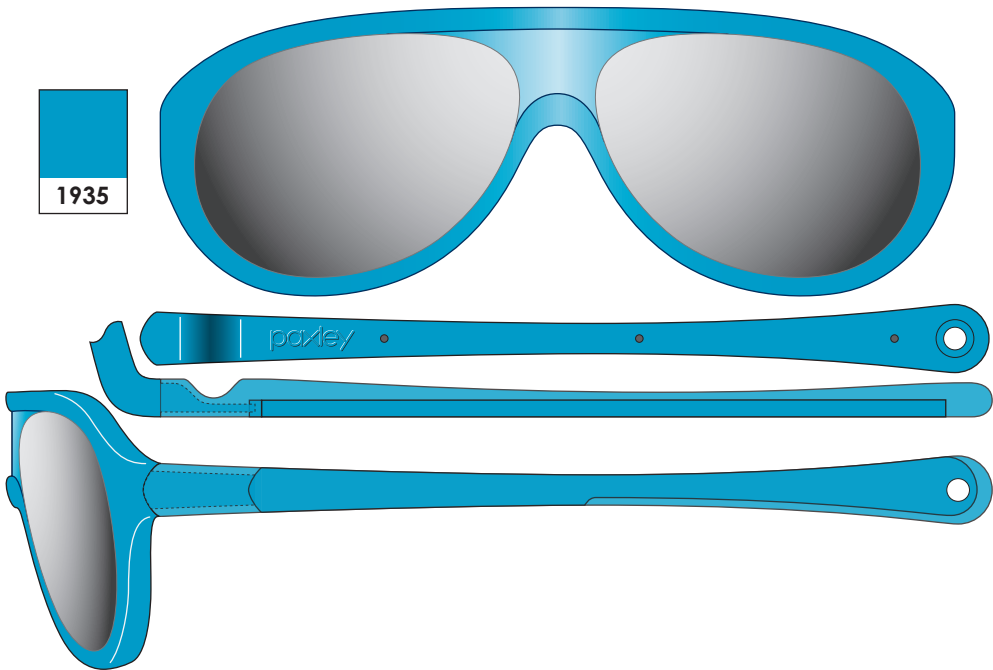

5635

7484

1935

7514

PAXLEY SUN - Baby Sunglasses - SIZE 0-12 months

*Sidiffin*