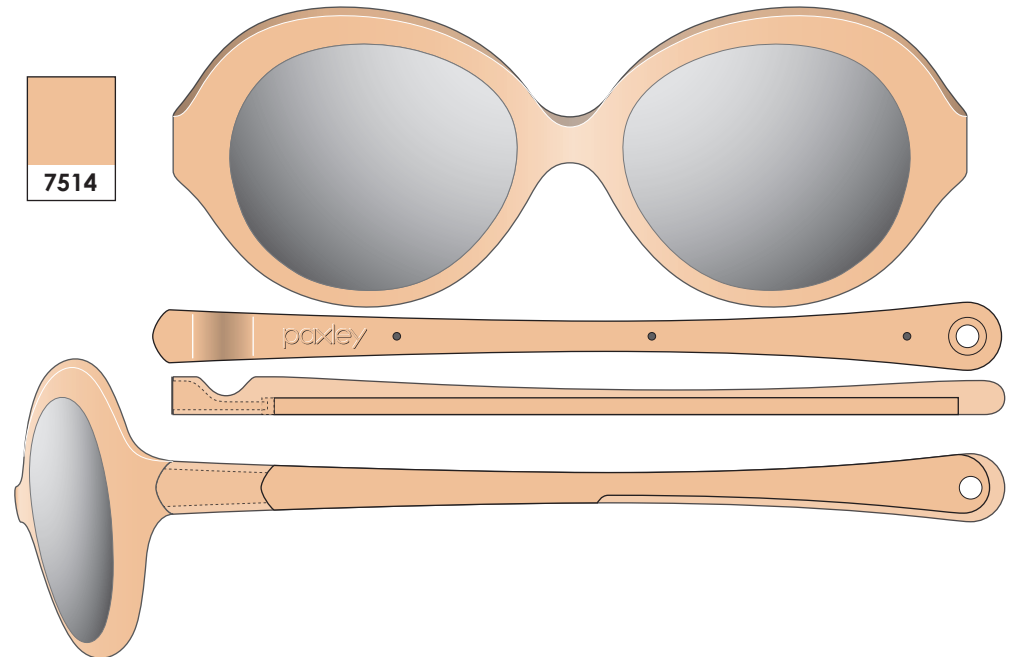

5635

7484

1935

7514

PAXLEY SUN - Baby Sunglasses - SIZE 0-12 months

*Sidiffin*