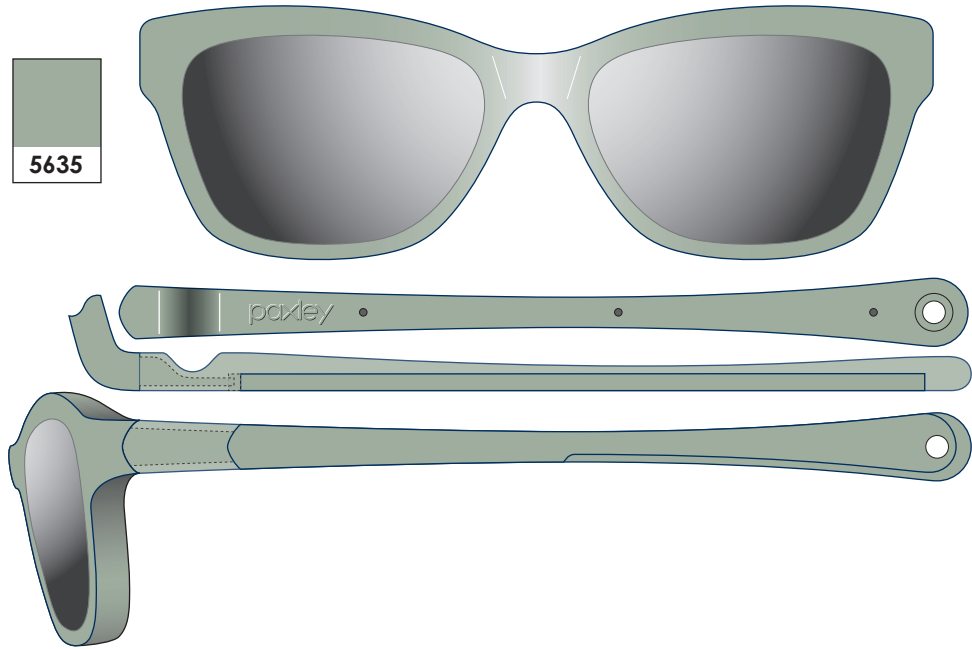

5635

7484

1935

7514

PAXLEY SUN - Baby Sunglasses - SIZE 0-12 months

*Sidiffin*