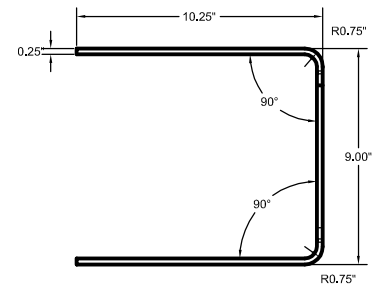

TOP VIEW

FRONT VIEW

SIDE VIEW

	<p>CAT SHELF No. A4B DIMENSIONS AUGUST 20, 2008 SCALE: 1-1/2"=1'</p>
	<p>TAODESIGNSTUDIO</p>