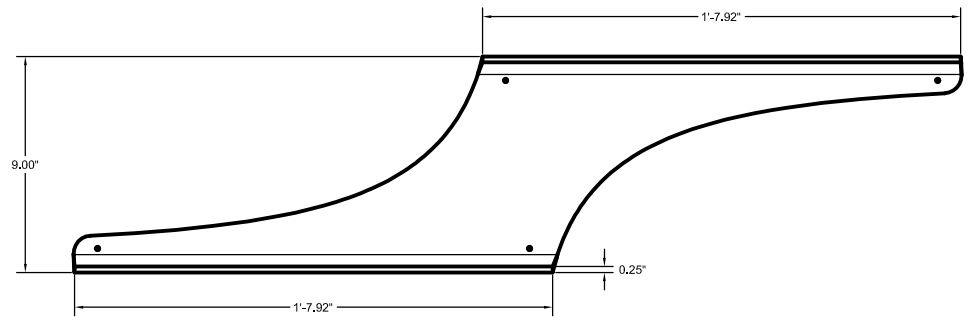

TOP VIEW

FRONT VIEW

SIDE VIEW

	<p>CAT SHELF No. A4B DIMENSIONS AUGUST 20, 2008 SCALE: 1-1/2"=1'</p>
	<p>TAODESIGNSTUDIO</p>