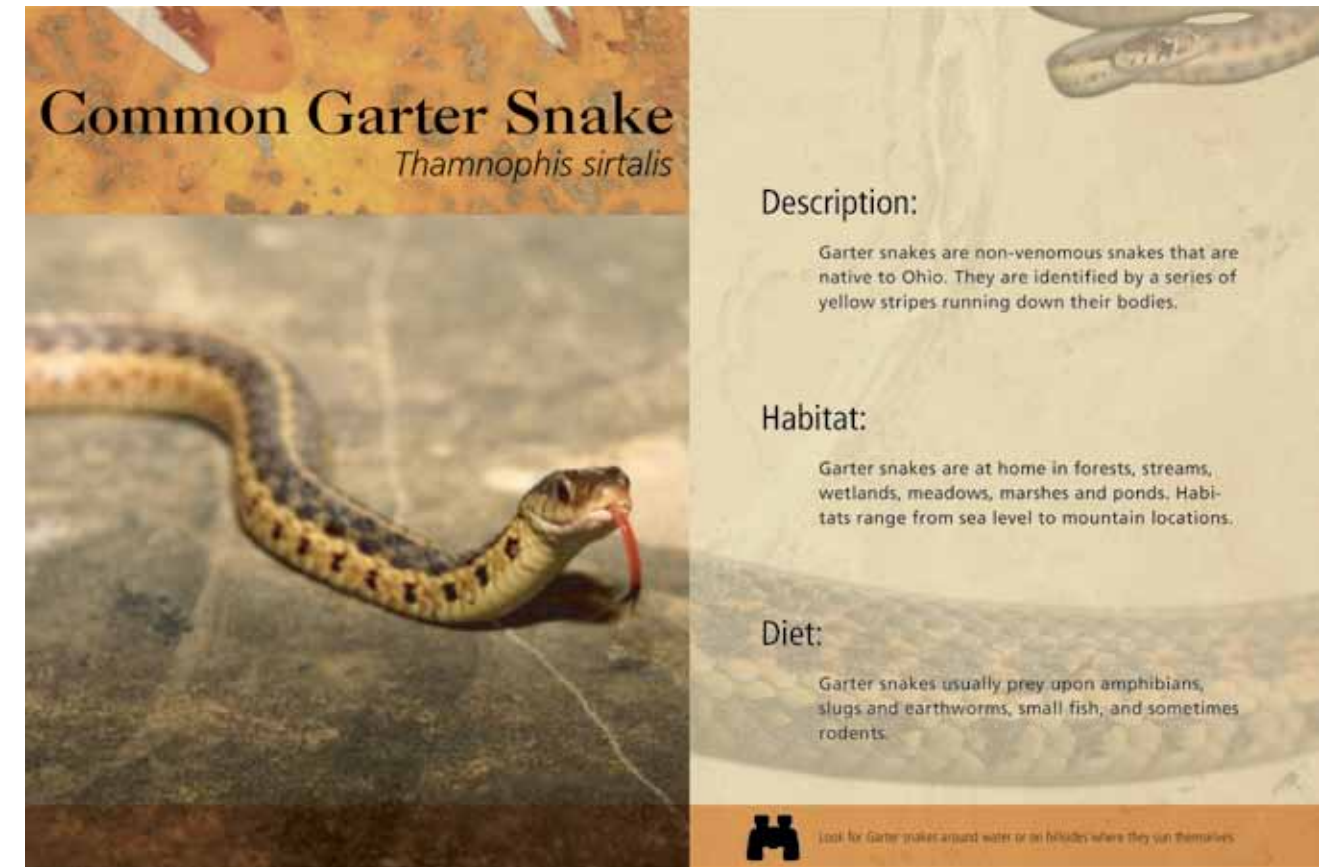

red-tailed hawk wayside • 24"x 16"

raccoon wayside • 24"x 16"

garter snake wayside • 24"x 16"

CINCINNATI PARKS WILDLIFE WAYSIDES

- SPECIFICS
- Responsible for concept and layout.
 - A series of informational waysides showcasing the native wildlife located in Southeastern Ohio. The system of photography portrays the common view, habitat, secondary view and texture.

wayside structures • 2'6"x 3'6"