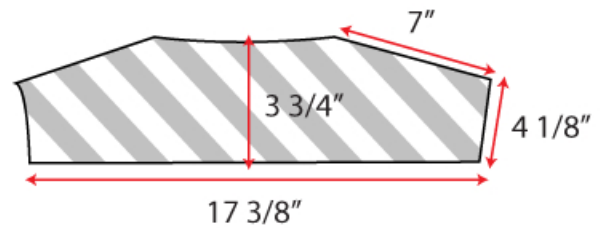

CULTURAL REVOLUTION

Style # C268

Pocket and flap

Front yoke

Back yoke

Trim Chart Information

18L Pearl Snap

Epaulet