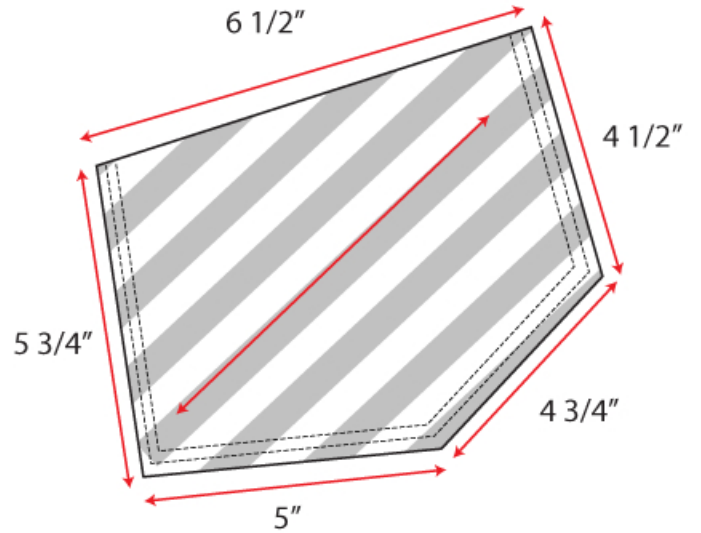

CULTURAL REVOLUTION

Style # C268

Pocket and flap

Front yoke

Back yoke

Trim Chart Information

18L Pearl Snap

Epaulet