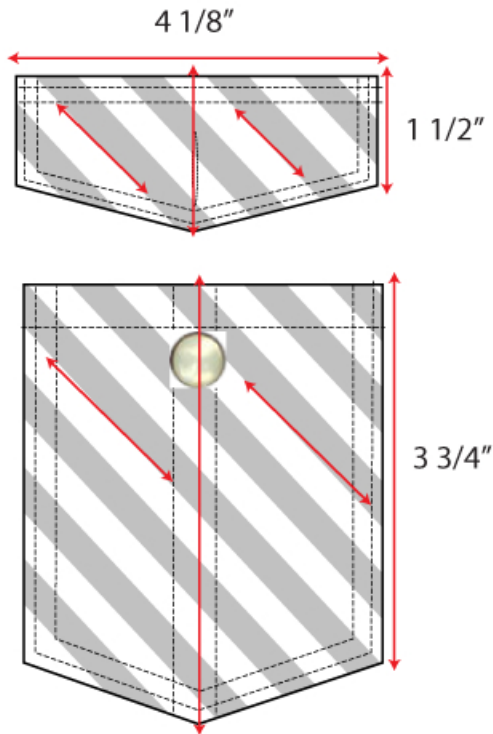

CULTURAL REVOLUTION

Style # C268

Pocket and flap

Front yoke

Back yoke

Trim Chart Information

18L Pearl Snap

Epaulet