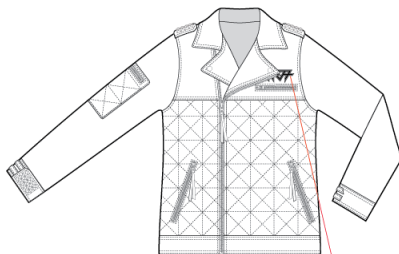

ARTWORK PLACEMENT