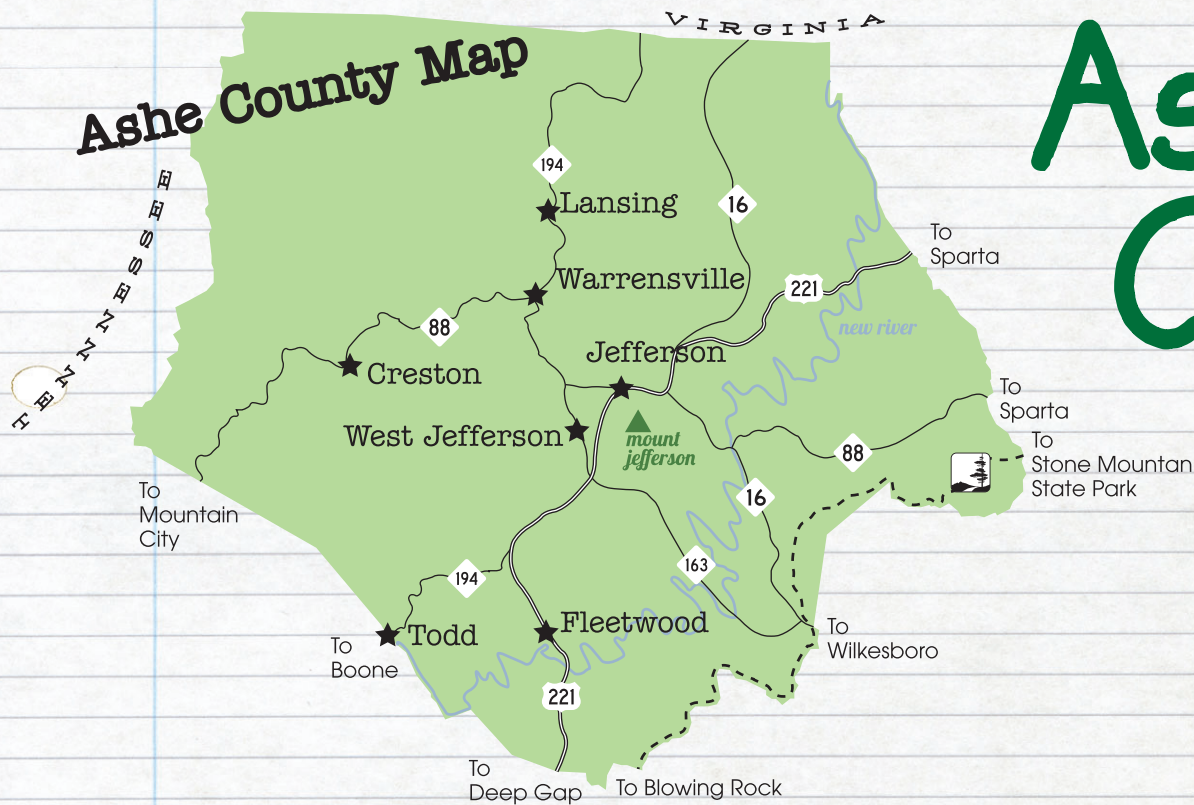

Take an Adventure, & Make Memories in

Ashe County

It's all right here.

- Packing services
- Mailbox services
- Copying services
- Large-format copies
- Freight services
- Shipping services
- Postal services
- Printing services
- Document finishing
- Fax services

ALL ABC PERMITS Open for Lunch & Dinner
336-246-5222
www.FrasersRestaurant.com • info@frasersrestaurant.com
Downtown West Jefferson • 108 South Jefferson Ave.

THE HISTORIC
Buffalo Tavern
BED AND BREAKFAST
ASHE COUNTY, NORTH CAROLINA
c.1872