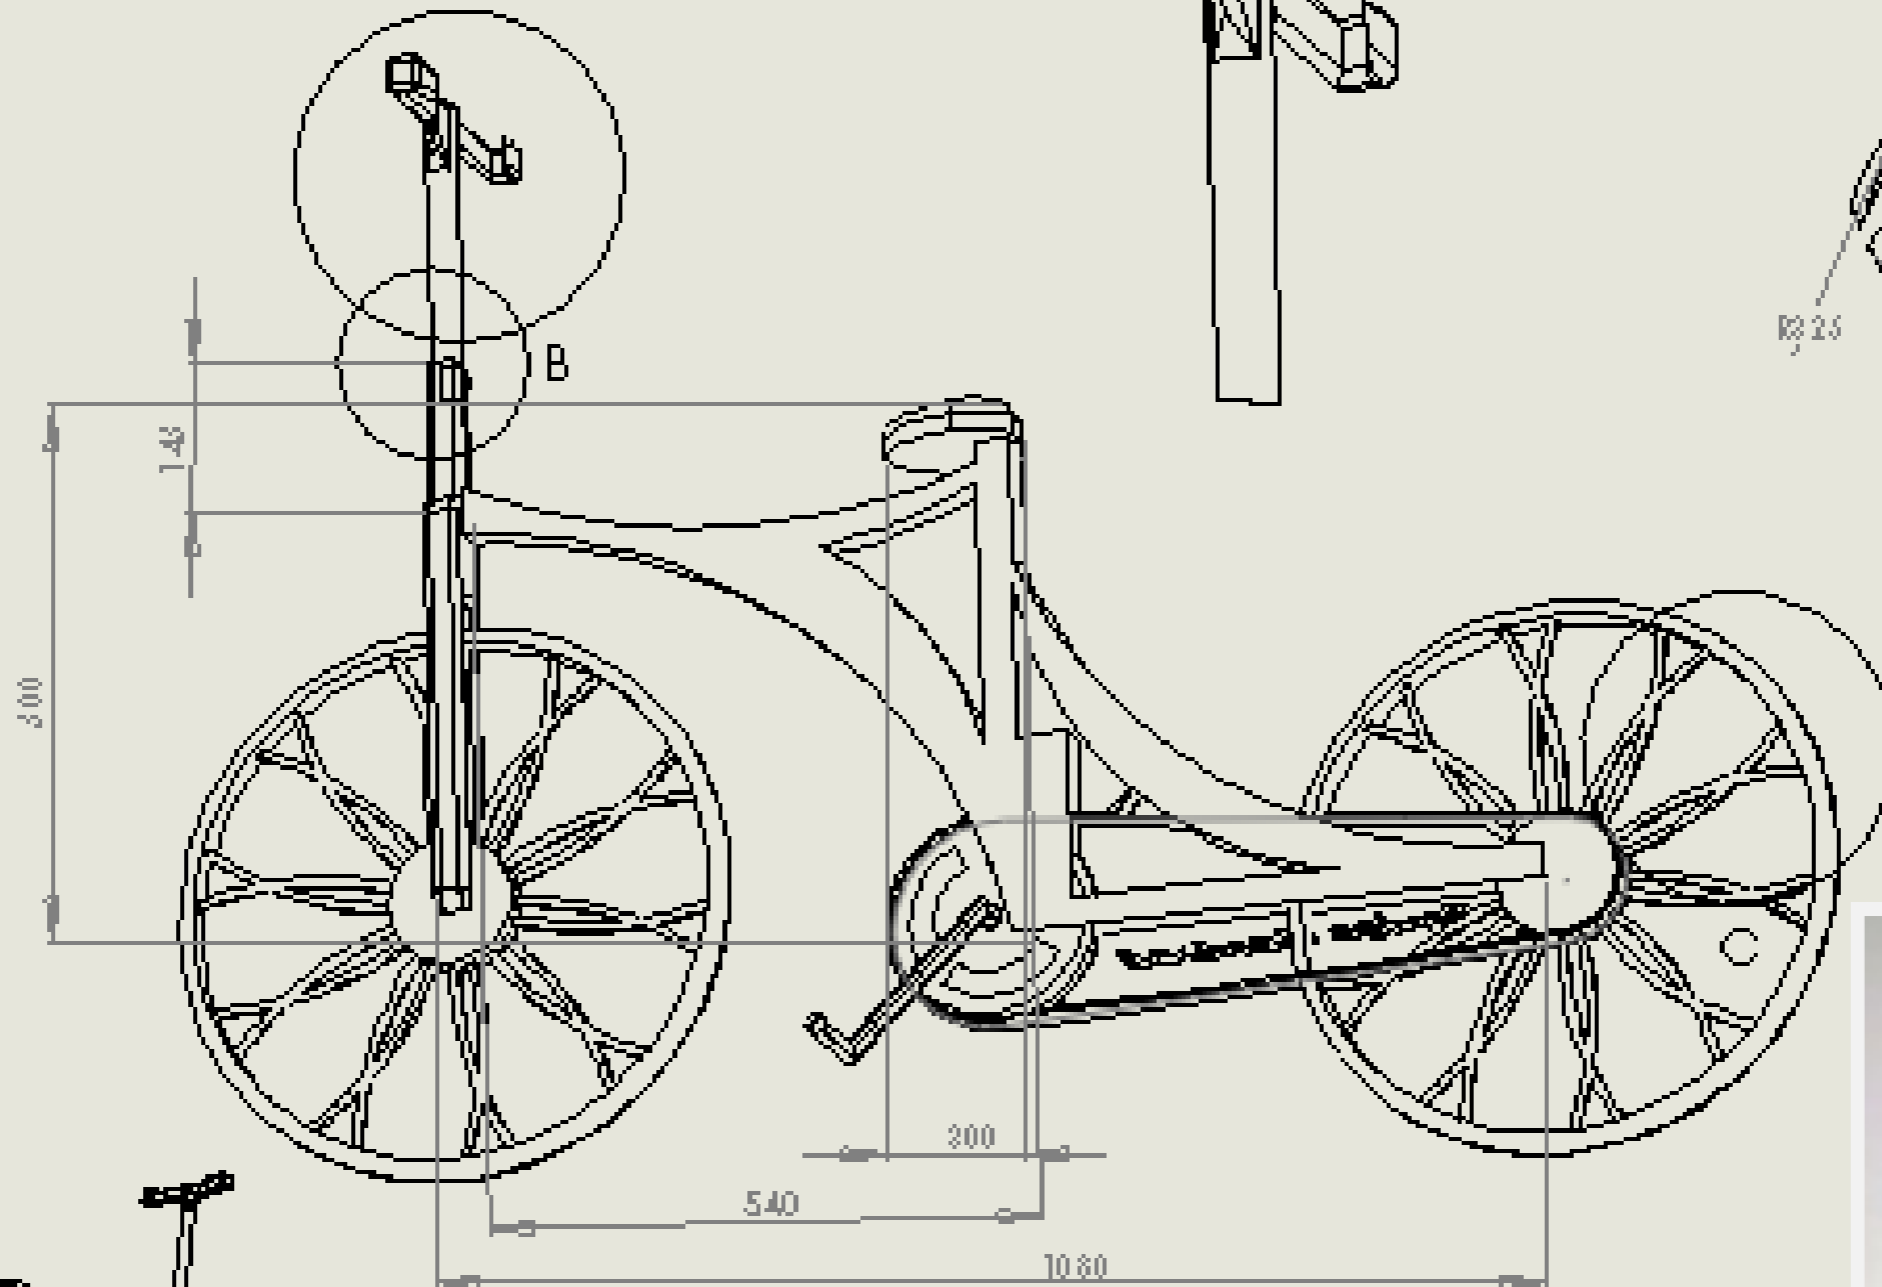

DETAIL B

DETAIL D

DETAIL C

Sizing varies from person to person due to adjustable height of both the seat and handle bars.

Simply remove the battery pack from under the seat and plug in to charge (using the portable power cable) at home, on the train/bus or at bus/train stations/ terminals.

Once charging the battery, simply sit back and enjoy the rest of your journey whilst the bike is neatly folded and stored in the luggage area.

To activate the motor whilst riding, press the activation button located on the handle bars.