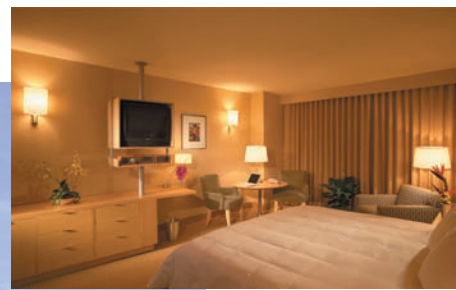

**TAMPA**

The Seminole Hard Rock Hotel & Casino is Tampa Bay's grandest entertainment destination, incorporating a 90,000 sq. ft. casino with live action poker and over 2,000 gaming machines. This four-diamond, 250-room hotel with rock music memorabilia displayed "Hard Rock-style" offers guests a full-service health spa, tropical pool area, shops, restaurants and a nightclub, including a casino center bar with a "Tower of Power" multimedia extravaganza and the region's hottest restaurant and nightclub - Floyd's. Guestrooms include unique extras like Tivoli stereo and CD systems and ultra-luxury beds. Located on I-4, ten minutes east of downtown Tampa and less than an hour west of Orlando-area attractions. Great golf is only minutes away!

EMBASSY SUITES HOTEL

Tampa - Airport/Westshore

The Embassy Suites Tampa Airport/Westshore is a favorite among Tee Times USA golfers because of its ideal location to all of your favorite courses as well as fabulous dining, entertainment and the area's world famous beaches. With the largest two-room suites in the bay area, featuring a kitchenette in every suite, Embassy Suites is where you need to stay!

Other amenities include:

- Two Bedroom Suites-Perfect for Sharing!
- Complimentary Cooked to Order Breakfast Daily
- Complimentary Cocktails Every Evening
- Beautiful Outdoor Heated Pool and Jacuzzi
- State-of-the-Art Exercise Room
- Complimentary Transportation to/from Tampa International Airport