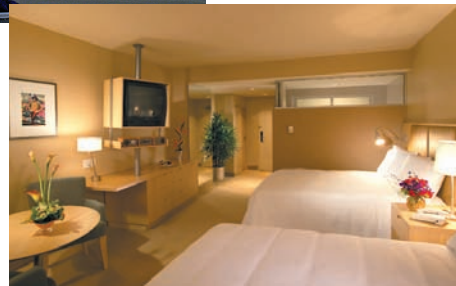

**TAMPA**

The Seminole Hard Rock Hotel & Casino is Tampa Bay's grandest entertainment destination, incorporating a 90,000 sq. ft. casino with live action poker and over 2,000 gaming machines. This four-diamond, 250-room hotel with rock music memorabilia displayed "Hard Rock-style" offers guests a full-service health spa, tropical pool area, shops, restaurants and a nightclub, including a casino center bar with a "Tower of Power" multimedia extravaganza and the region's hottest restaurant and nightclub - Floyd's. Guestrooms include unique extras like Tivoli stereo and CD systems and ultra-luxury beds. Located on I-4, ten minutes east of downtown Tampa and less than an hour west of Orlando-area attractions. Great golf is only minutes away!

EMBASSY SUITES HOTEL

Tampa - Airport/Westshore

The Embassy Suites Tampa Airport/Westshore is a favorite among Tee Times USA golfers because of its ideal location to all of your favorite courses as well as fabulous dining, entertainment and the area's world famous beaches. With the largest two-room suites in the bay area, featuring a kitchenette in every suite, Embassy Suites is where you need to stay!

Other amenities include:

- Two Bedroom Suites-Perfect for Sharing!
- Complimentary Cooked to Order Breakfast Daily
- Complimentary Cocktails Every Evening
- Beautiful Outdoor Heated Pool and Jacuzzi
- State-of-the-Art Exercise Room
- Complimentary Transportation to/from Tampa International Airport