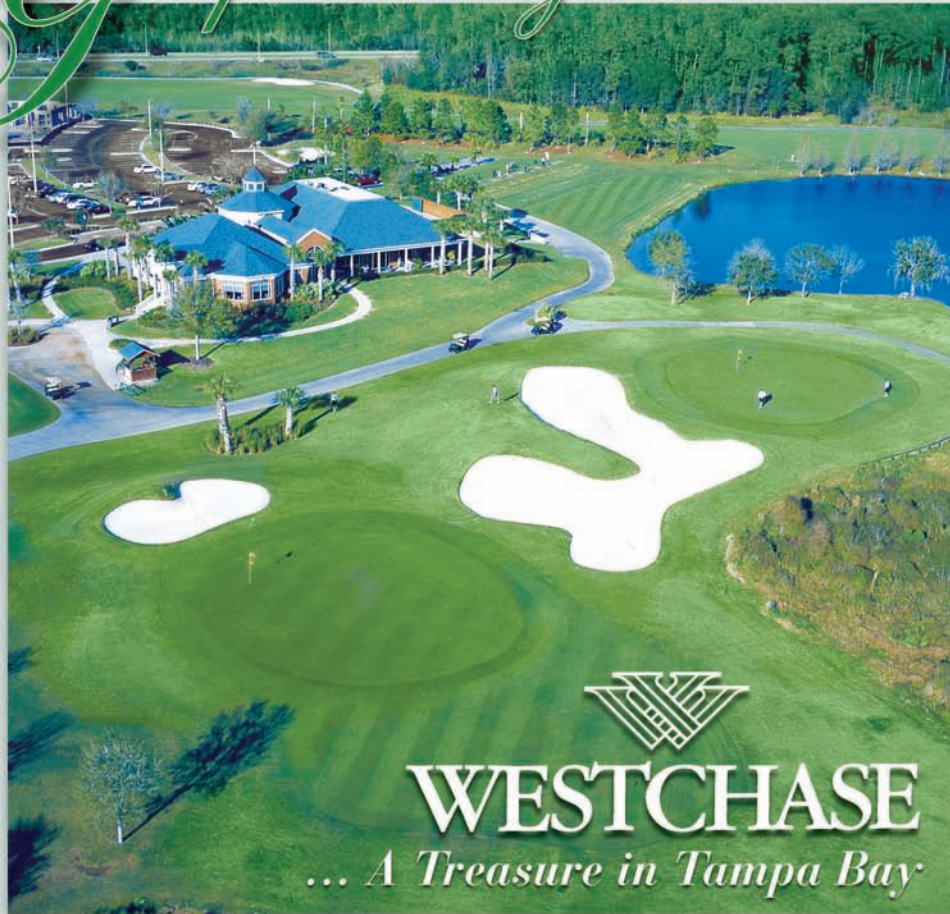

Golf at its grandest!

ONE OF CENTRAL FLORIDA'S BEST!

7 MINUTES FROM TAMPA INTERNATIONAL AIRPORT • SPECTACULAR NATURAL SETTING
LLOYD CLIFTON DESIGN • GPS EQUIPPED WITH FULL COLOR 3-D GRAPHICS

SEE PAGE 23 FOR DETAILS AND PLAY WESTCHASE GOLF CLUB THROUGH TEE TIMES USA!