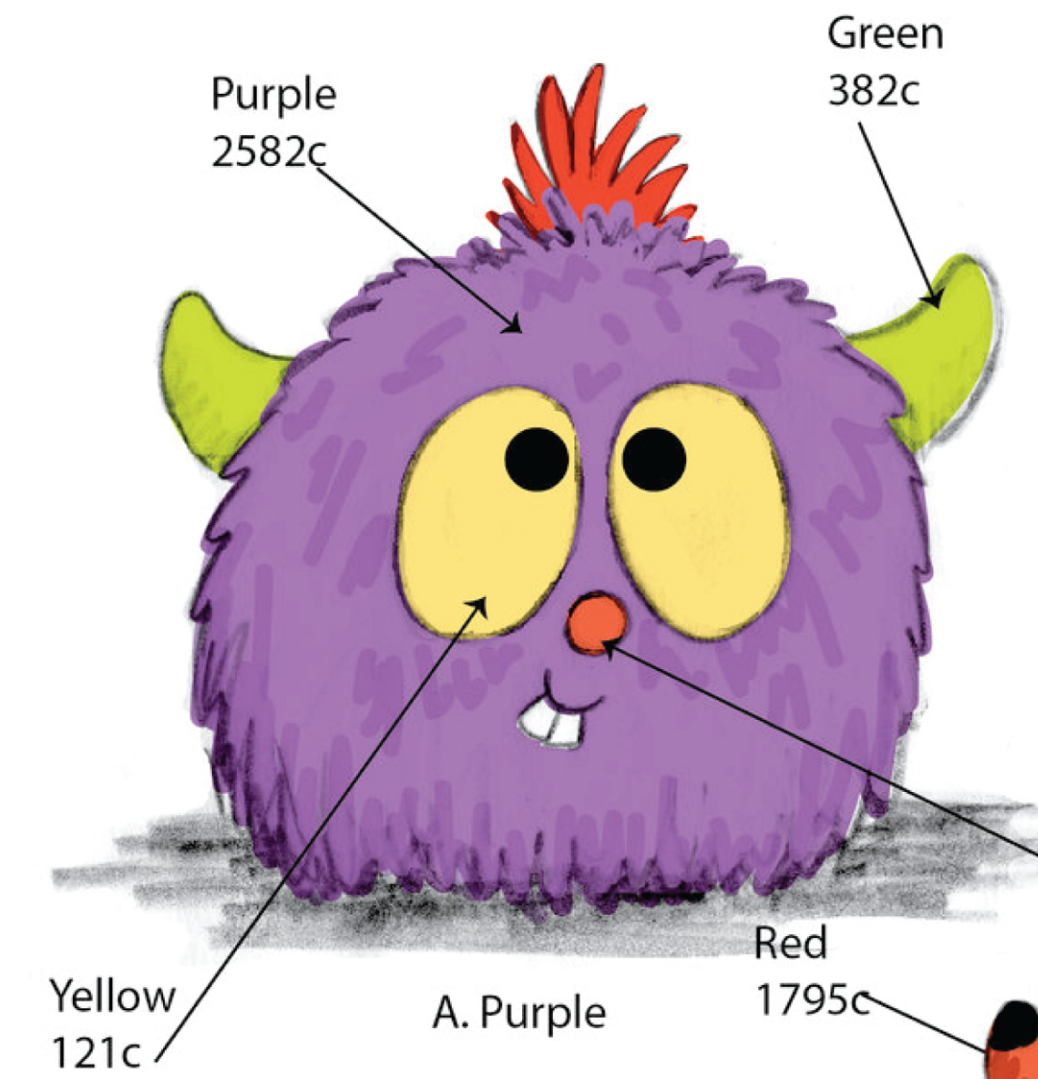

PLUSH ANIMAL ASSORTMENT

COW

FROG

PIG

Giraffe

Lion

Monkey

Photo of Sample

Spring: Mechanical Monsters

A. Purple

B. Red

C. Green

Colors

121c	1788c	382c
2582c	Black	

Special Features:

- Size: Reference mechanism size
- Body Material: Boa
- Horn Material: Velour
- White fabric w/black plastic eyes
- Giggle mechanism