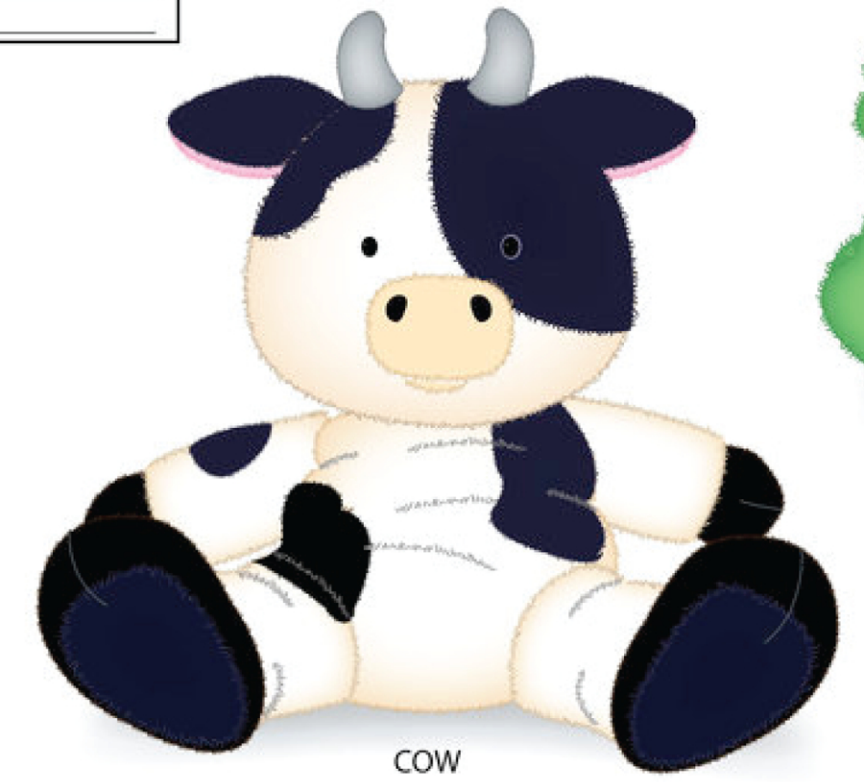

DESIGN COPYRIGHTED BY
 RUSS BERRIE & CO., INC.
 Designer: Kate Nevins
 Planner: Renee Hanenberg
 Catalog: _____
 Product: Plush Animal Assortment
 Concept: New Plush concepts
 Date: 12/30/ 2010
 RBNJ #: _____
 Apprvd.: _____

PLUSH ANIMAL ASSORTMENT

COW

FROG

PIG

Giraffe

Lion

Monkey

Photo of Sample

Spring: Mechanical Monsters

A. Purple

B. Red

C. Green

Colors

121c	1788c	382c
2582c	Black	

Special Features:

- Size: Reference mechanism size
- Body Material: Boa
- Horn Material: Velour
- White fabric w/black plastic eyes
- Giggle mechanism