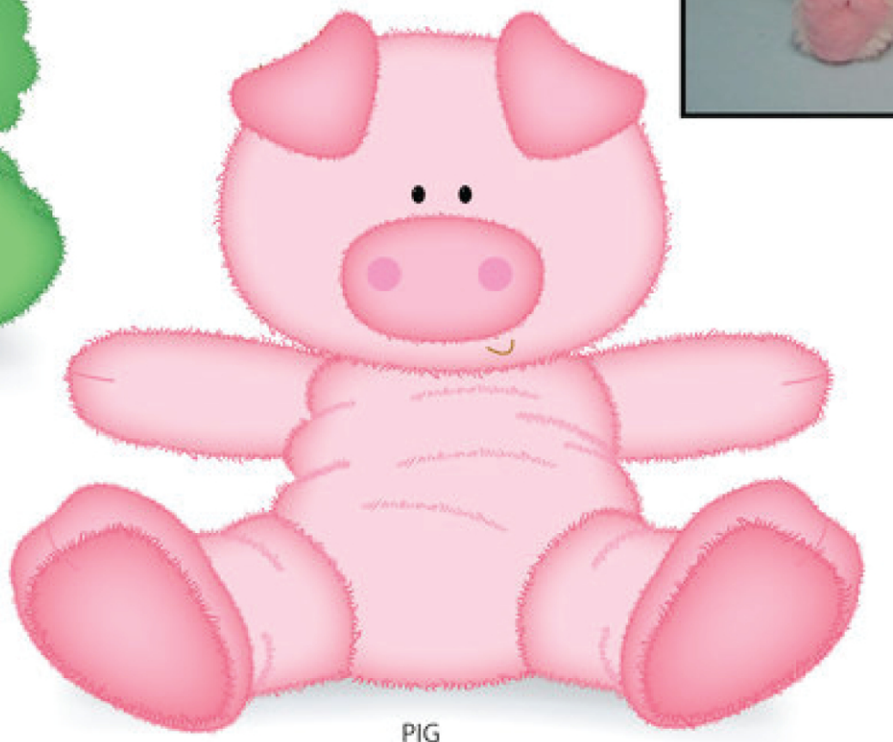

PLUSH ANIMAL ASSORTMENT

COW

FROG

PIG

Giraffe

Lion

Monkey

Photo of Sample

Spring: Mechanical Monsters

A. Purple

B. Red

C. Green

Colors

121c	1788c	382c
2582c	Black	

Special Features:

- Size: Reference mechanism size
- Body Material: Boa
- Horn Material: Velour
- White fabric w/black plastic eyes
- Giggle mechanism