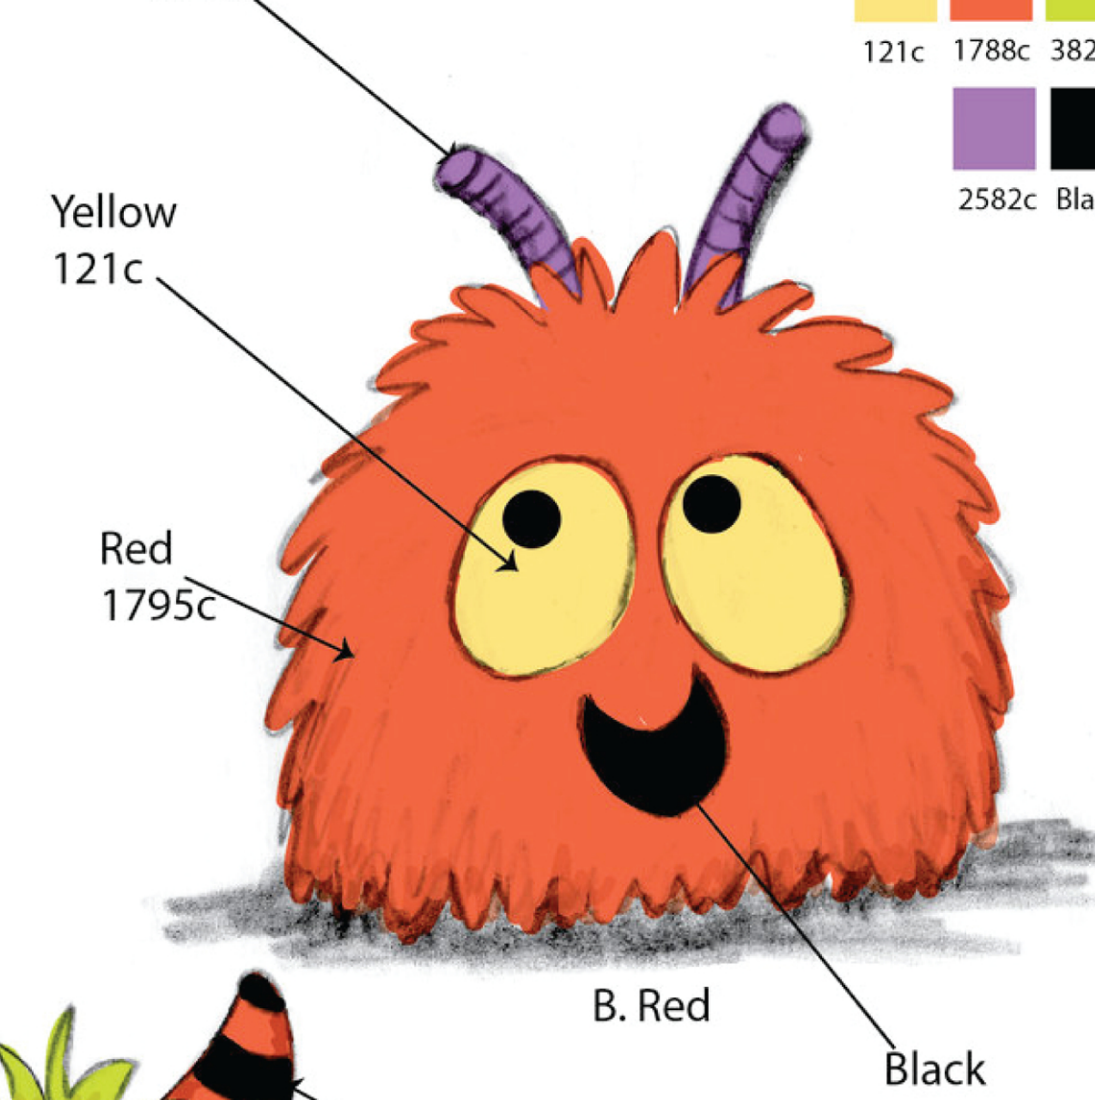

PLUSH ANIMAL ASSORTMENT

COW

FROG

PIG

Giraffe

Lion

Monkey

Photo of Sample

Spring: Mechanical Monsters

A. Purple

B. Red

C. Green

Colors

121c	1788c	382c
2582c	Black	

Special Features:

- Size: Reference mechanism size
- Body Material: Boa
- Horn Material: Velour
- White fabric w/black plastic eyes
- Giggle mechanism