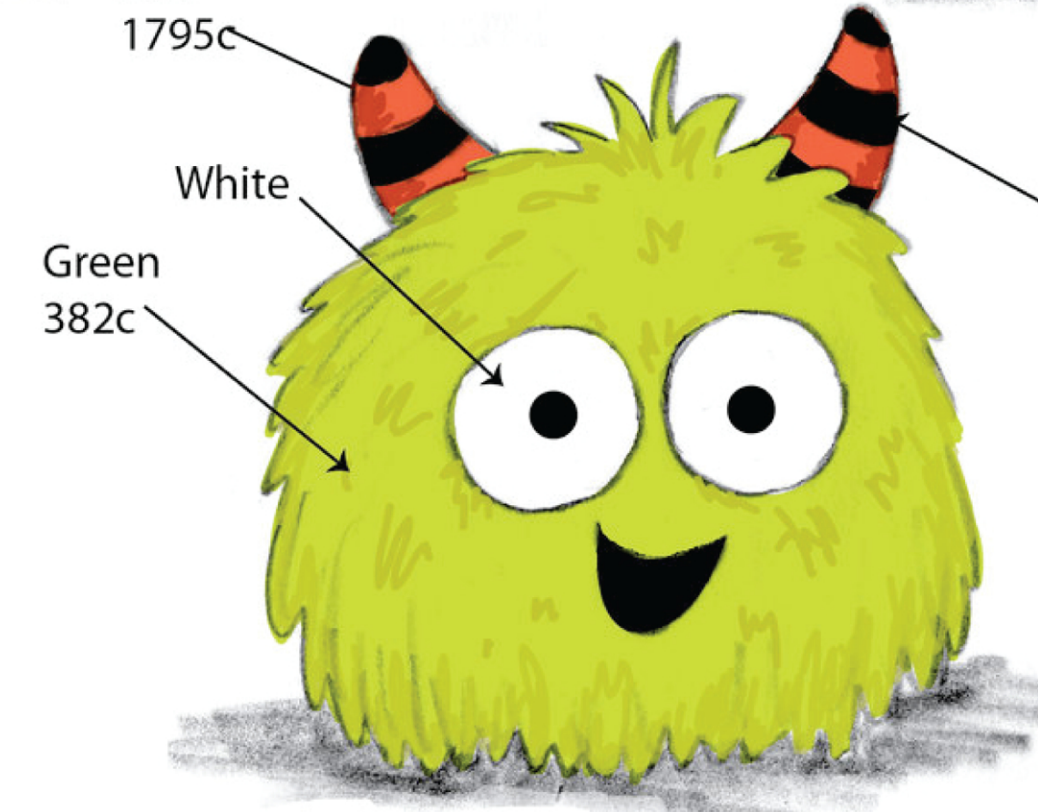

PLUSH ANIMAL ASSORTMENT

COW

FROG

PIG

Giraffe

Lion

Monkey

Photo of Sample

Spring: Mechanical Monsters

A. Purple

B. Red

C. Green

Colors

121c	1788c	382c
2582c	Black	

Special Features:

- Size: Reference mechanism size
- Body Material: Boa
- Horn Material: Velour
- White fabric w/black plastic eyes
- Giggle mechanism