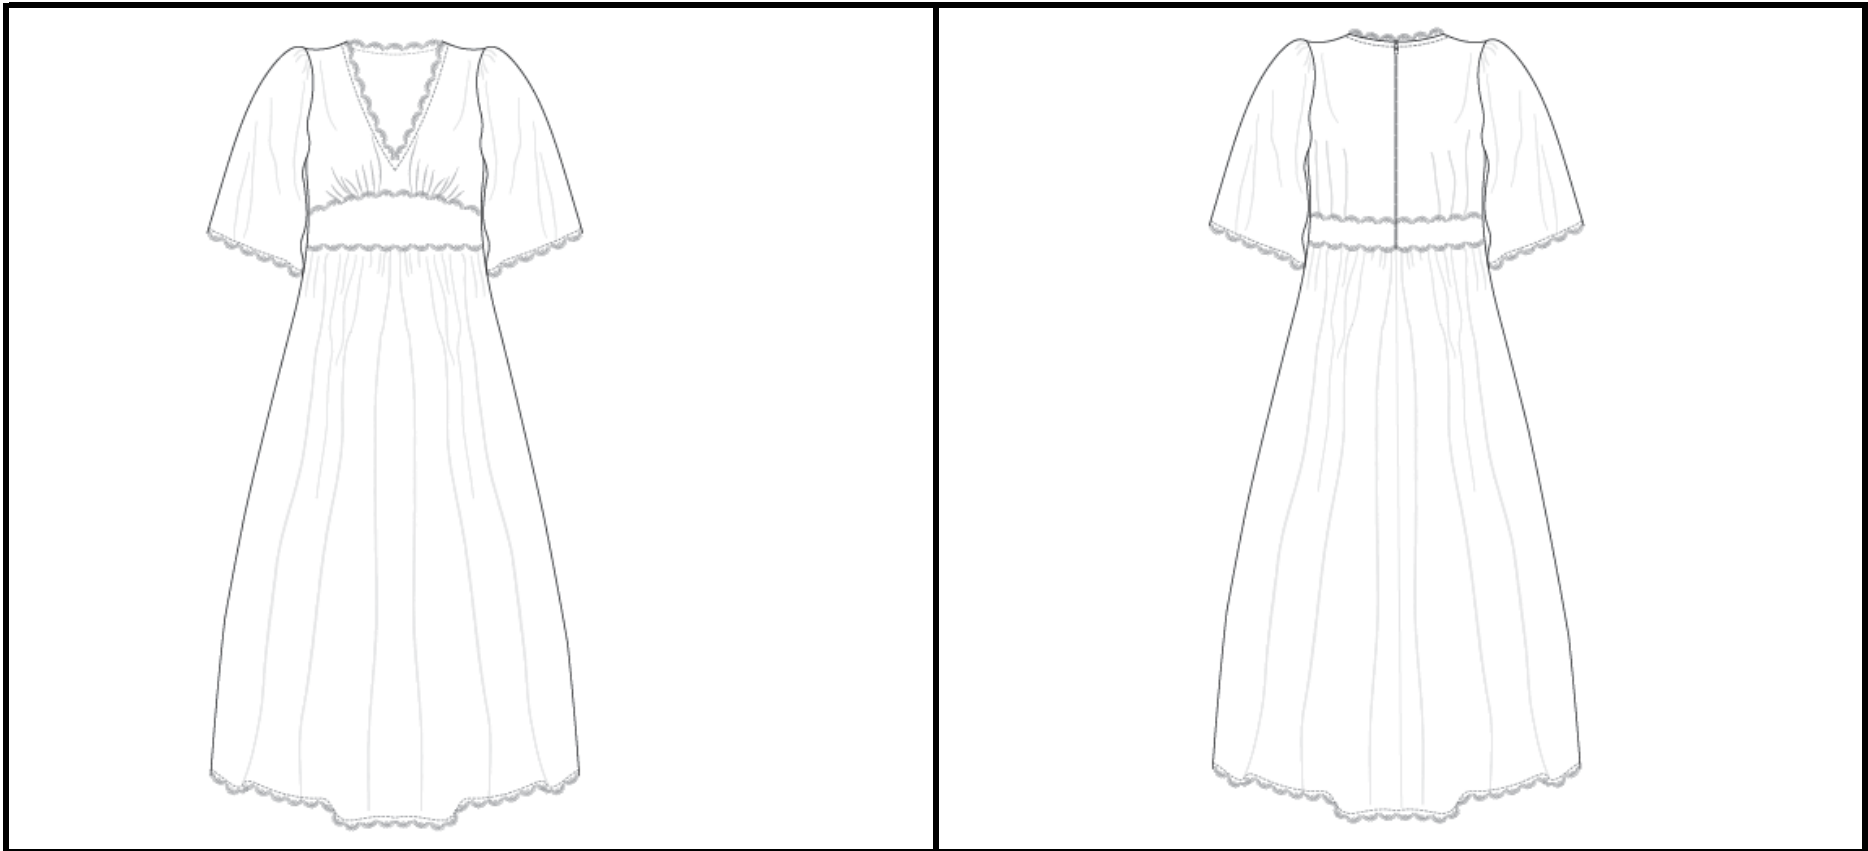

Boho Dress - Mom

Sub title:	Boho Dress - Mom	Size Range on Product:	XS, S,M,L,XL
Product	Dress	Comments:	Initial Techpack
Generic Article	1	Product Status:	Development
Season Name:		Vendor Name:	

Design Proto Number	1	Material info	[Redacted] que dress, Satin lining
Lifestyle		Created by :	Sasindu
Description	Final view of the garment	Designer	[Redacted]
Sector		Technical Designer	
Color range		Modified Date	12-Nov
Product Season		Modified By	Sasindu

Boho Dress - Mom

Sub title:	Boho Dress - Mom	Size Range on Product:	XS, S,M,L,XL
Product	Dress	Comments:	Initial Techpack
Generic Article	1	Product Status:	Development
Season Name:	0	Vendor Name:	0

Description	Garment construction	Created By	Sasindu	Modified By	Sasindu	UOM	Inches
Approval Status	Initial sample stage						

Item	Placement	Composition	GSM	Remarks	Color	Image
Body Fabric	Body outer	100% Polyester	240	125cm width, Lattice applique	White	
in fabric	Top and skirt without sleeves	100% Polyester	120		Nude - Get the closest to 12-0911 TPX pantone color	
Lace	Around neck, sleeve opening, Waist band, Hem	100% Polyester		Assymetrical Embroidered lace trim	White	
Zipper	Center back neck upto end of back waistband	Plastic with metal puller		Invisible	White	

Actual size artwork

- Text Font : Anaktor
- Size font : Bahnschr
- Text in Black color
- Background in Whit
- Care label material
- Placement - Center

Boho Dress - Mom

Sub title:	Boho Dress - Mom	Size Range on Product:	XS, S,M,L,XL
Product	Dress	Comments:	Initial Techpack
Generic Article	1	Product Status:	Development
Season Name:	0	Vendor Name:	0