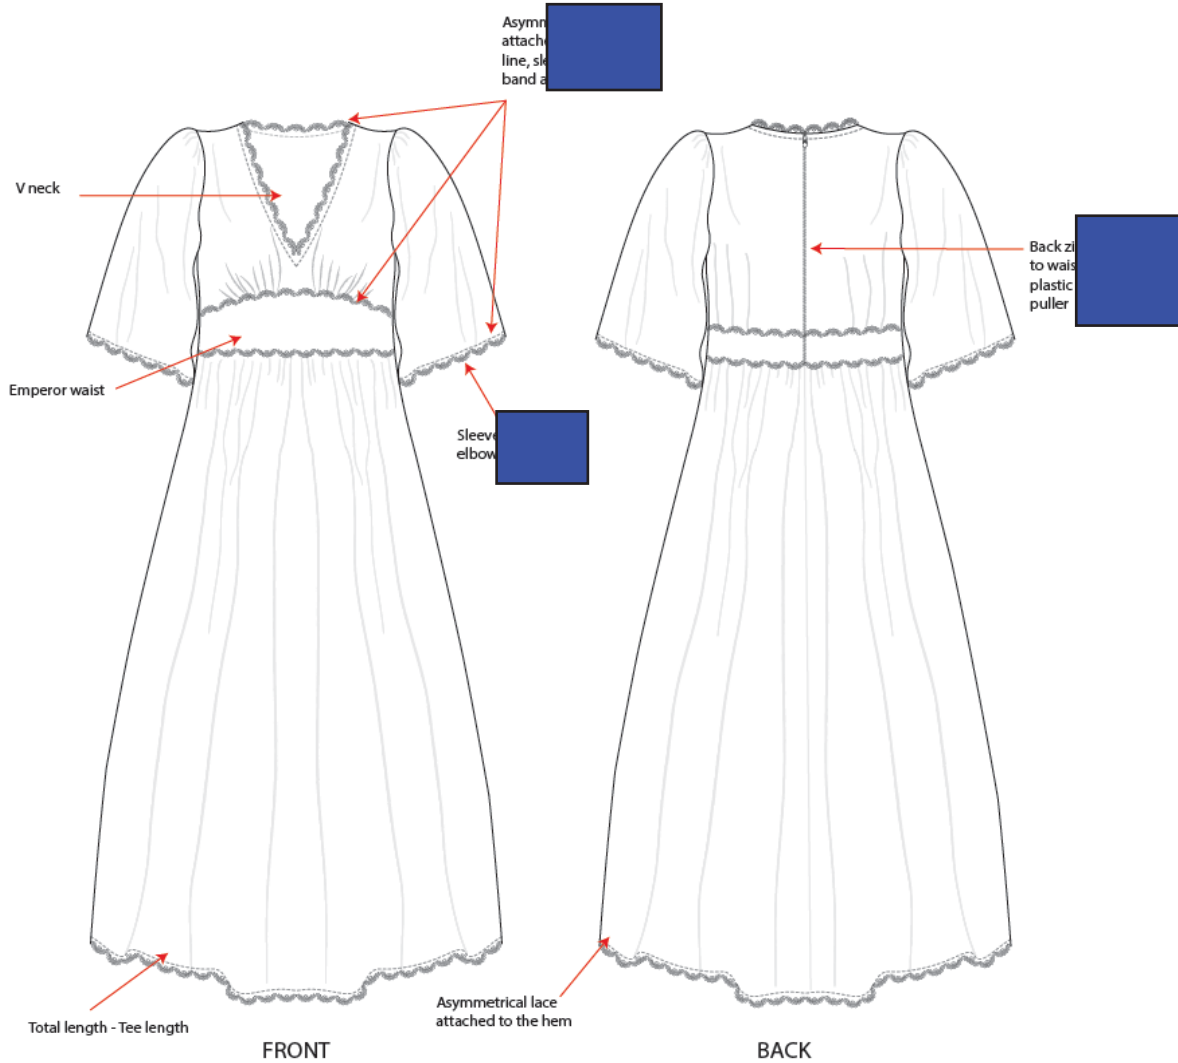

Boho Dress - Mom

Sub title:	Boho Dress - Mom	Size Range on Product:	XS, S,M,L,XL
Product	Dress	Comments:	Initial Techpack
Generic Article	1	Product Status:	Development
Season Name:		Vendor Name:	

Design Proto Number	1	Material info	[Redacted] que dress, Satin lining
Lifestyle		Created by :	Sasindu
Description	Final view of the garment	Designer	[Redacted]
Sector		Technical Designer	
Color range		Modified Date	12-Nov
Product Season		Modified By	Sasindu

Boho Dress - Mom

Sub title:	Boho Dress - Mom	Size Range on Product:	XS, S,M,L,XL
Product	Dress	Comments:	Initial Techpack
Generic Article	1	Product Status:	Development
Season Name:	0	Vendor Name:	0

Description	Garment construction	Created By	Sasindu	Modified By	Sasindu	UOM	Inches
Approval Status	Initial sample stage						

Item	Placement	Composition	GSM	Remarks	Color	Image
Body Fabric	Body outer	100% Polyester	240	125cm width, Lattice applique	White	
in fabric	Top and skirt without sleeves	100% Polyester	120		Nude - Get the closest to 12-0911 TPX pantone color	
Lace	Around neck, sleeve opening, Waist band, Hem	100% Polyester		Assymetrical Embroidered lace trim	White	
Zipper	Center back neck upto end of back waistband	Plastic with metal puller		Invisible	White	

Actual size artwork

Font : Myria
 Text in Black
 Background
 Size - 2.5cm
 Care label r
 Placement

seam