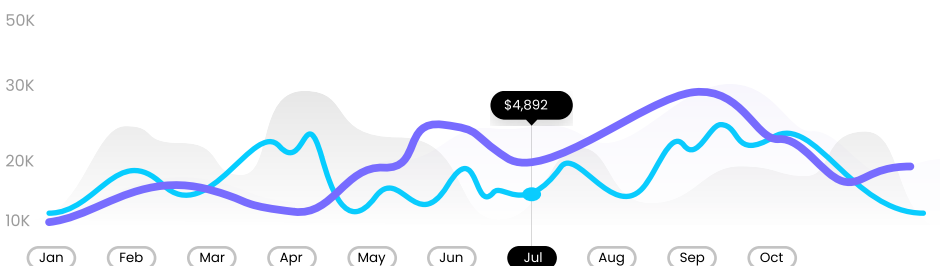

Policies

1,24,000

Premium

\$20,00,000

Commission

\$10,00,000

Pending Quotes

2,000

Due For Renewal

Renewed

Trending Analysis

Count Premium

Month

Renew Policy

Edit Quote

Home