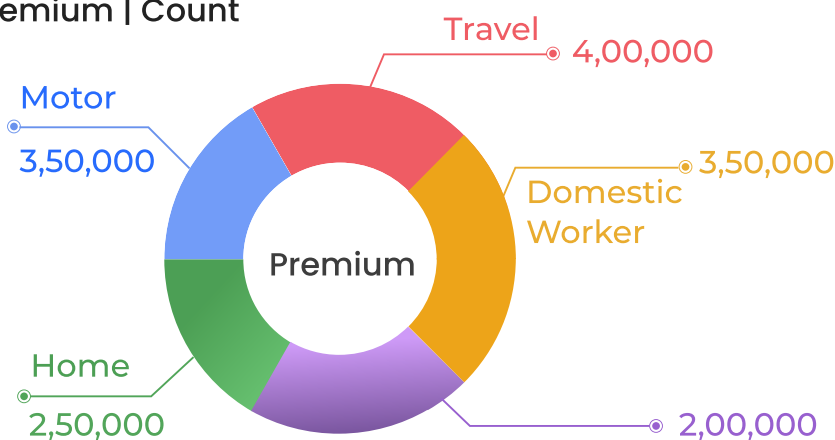

Insurance quote made easy

Car

Travel

Home

Dome

July 2024

Amer (Admin)

Premium | Count

Policies

1,24,000

Premium

\$20,00,000

Commission

\$10,00,000

Pending Quotes

2,000