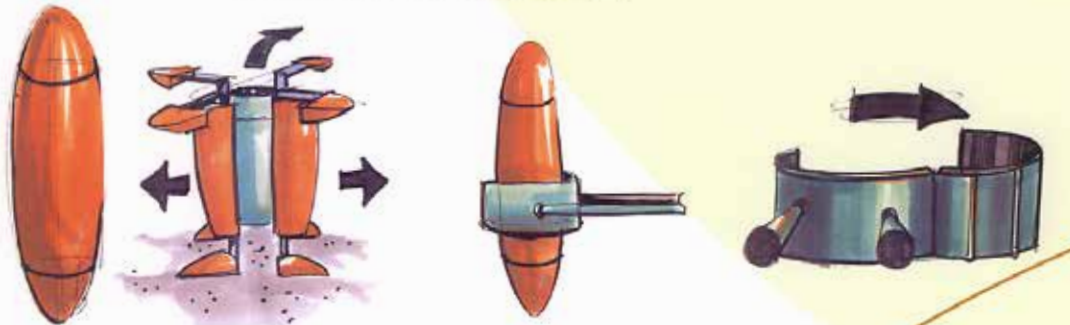

# DUNE BUGGY CAMPING STOVE

- Concept 1 : Slope Adjustable, no extra pan or pot

- Concept 2 : Easy carry and hidden functions (simple)

- Concept 3 : Durable turtle shell