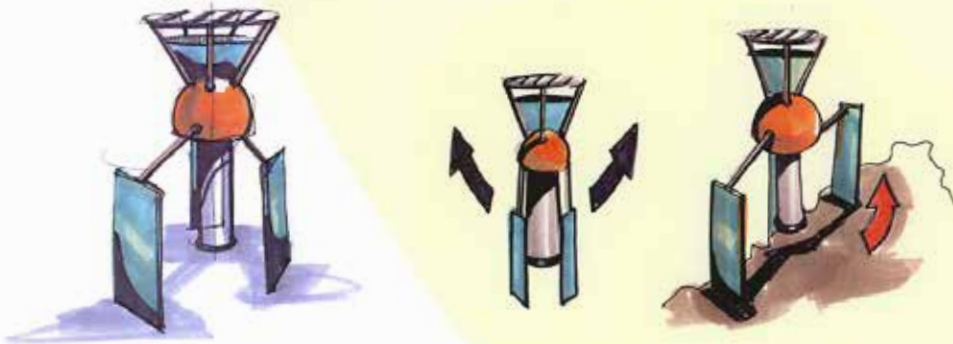

# DUNE BUGGY CAMPING STOVE

- Concept 1 : Slope Adjustable, no extra pan or pot

- Concept 2 : Easy carry and hidden functions (simple)

- Concept 3 : Durable turtle shell