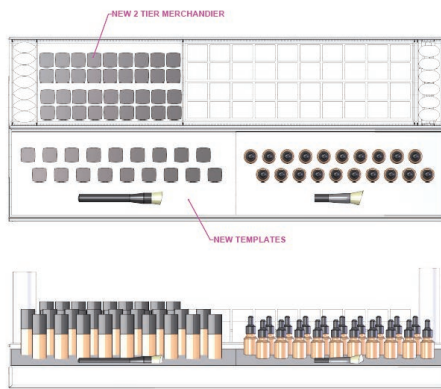

48693-A BAY 1 SHELF 1