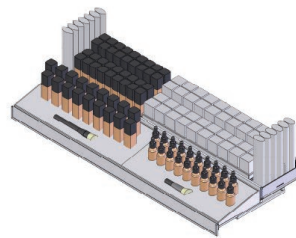

48693-A BAY 1 SHELF 1