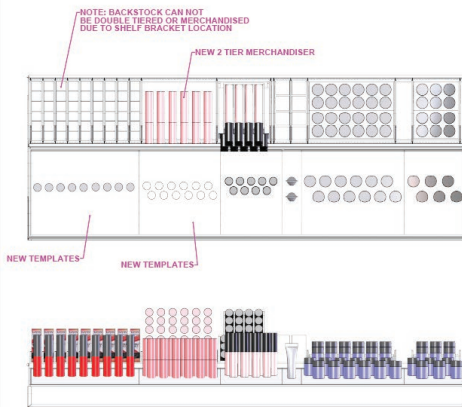

48693-F BAY 2 SHELF 2

seasonal update preliminary layouts