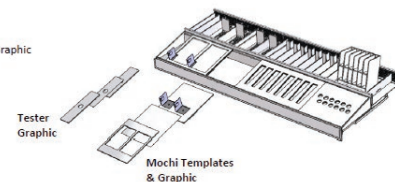

INSTALLATION INSTRUCTIONS

Bay 2 Shelf 1

1. Discard:

- Shelf Strip
- Tester Graphic
- Mochi Highlight Templates & Graphic
  46632-E5, 46632-E6

2. Install:

- Mascara Tester Graphic
- Shelf Strip
- Away We Glow Templates & Graphic
  47313-A1, 47313-A2