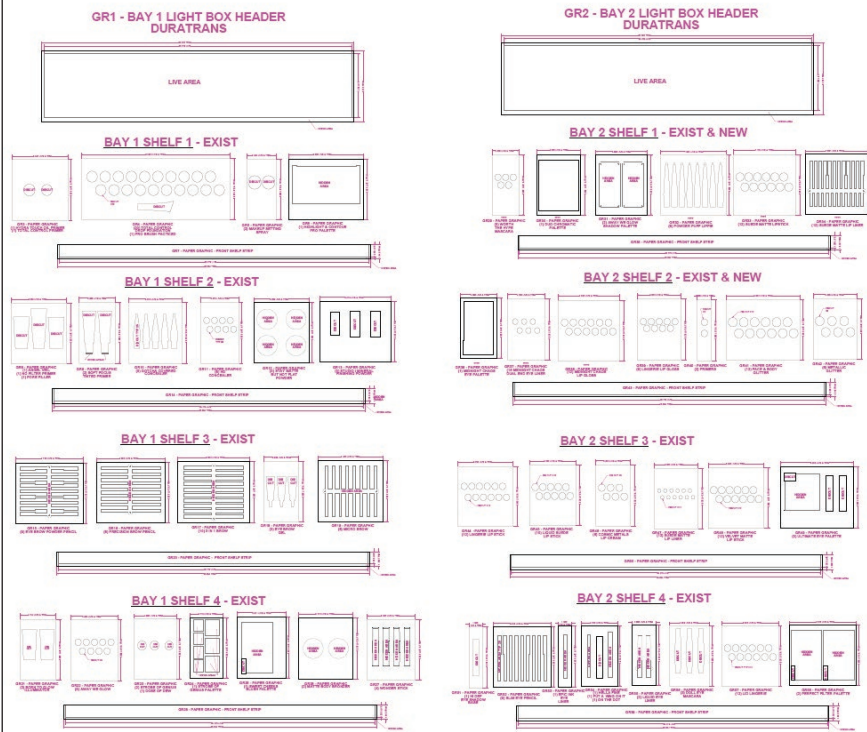

Mascara Away We Glow

48227
NYX DILLARDS
2 BAY GONDOLA FALL 2018 UPDATE
9.21.18
L&T
NOTE: NEW GRAPHICS ARE MARKED WITH ****

live & trim

Dillard's
The Style of Your Life.

U-47313 Nyx Dillards
2 Bay Gondola
Instructions Summer 2018

NYX

PLEASE DO NOT DISCARD ANY PARTS UNTIL SET-UP IS COMPLETE