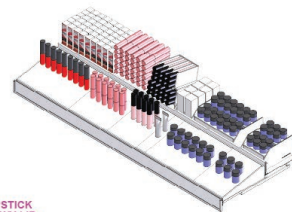

48693-F BAY 2 SHELF 2

seasonal update preliminary layouts