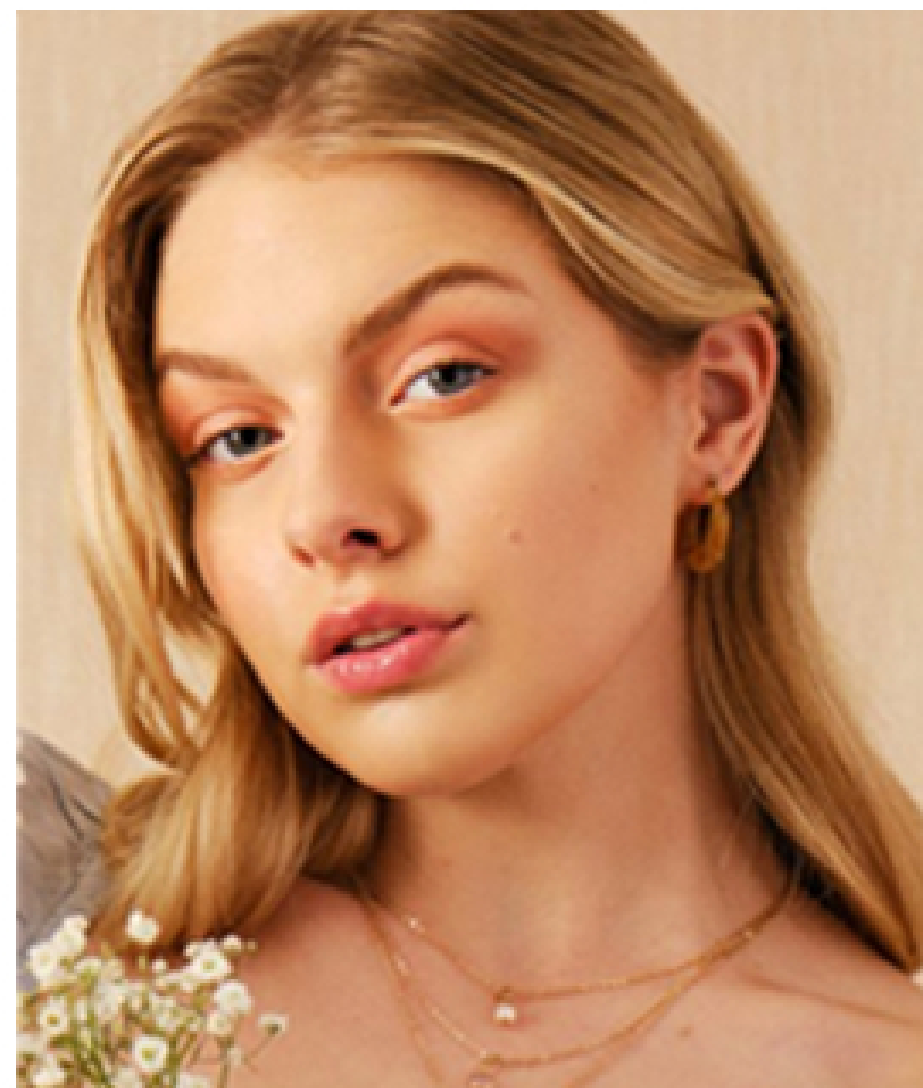

Spring 24' Photoshoot

Model Board

KSENIA
Height: 68in
Bust: 88in
Waist: 64in
Hips: 93in

MAYRA
Height: 70in
Bust: 32in
Waist: 24in
Hips: 35in

Makeup Board

Makeup Board

Hair Board

Poses