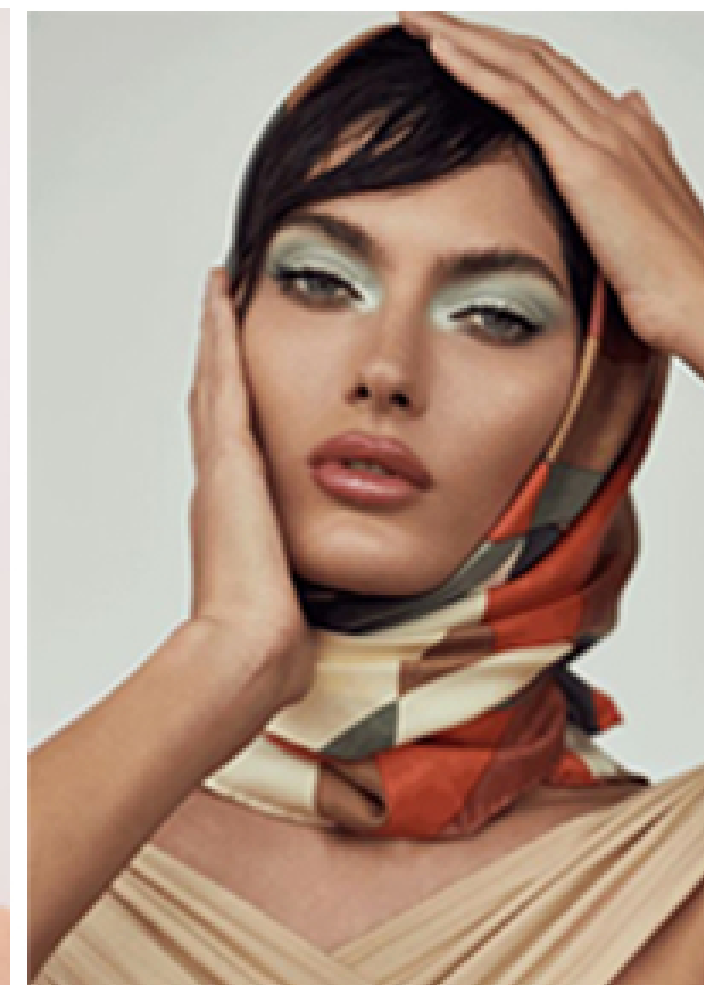

Spring 24' Photoshoot

Model Board

KSENIA
Height: 68in
Bust: 88in
Waist: 64in
Hips: 93in

MAYRA
Height: 70in
Bust: 32in
Waist: 24in
Hips: 35in

Makeup Board

Makeup Board

Hair Board

Poses