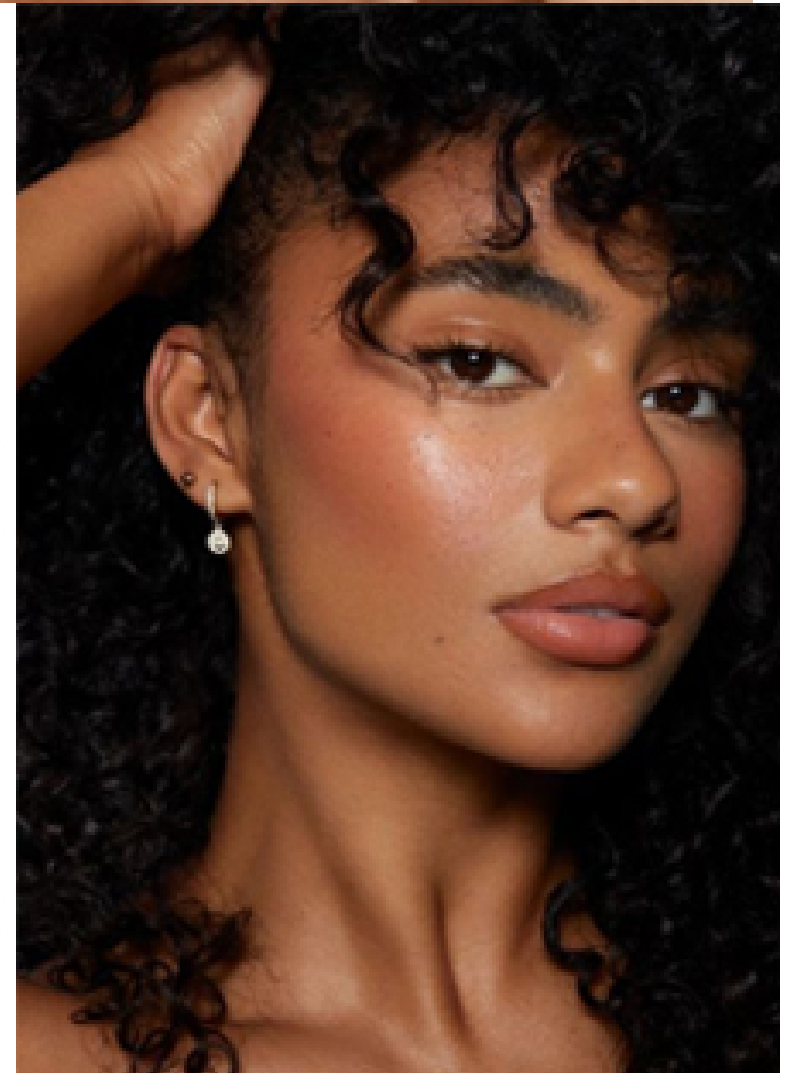

Spring 24' Photoshoot

Model Board

KSENIA
Height: 68in
Bust: 88in
Waist: 64in
Hips: 93in

MAYRA
Height: 70in
Bust: 32in
Waist: 24in
Hips: 35in

Makeup Board

Makeup Board

Hair Board

Poses