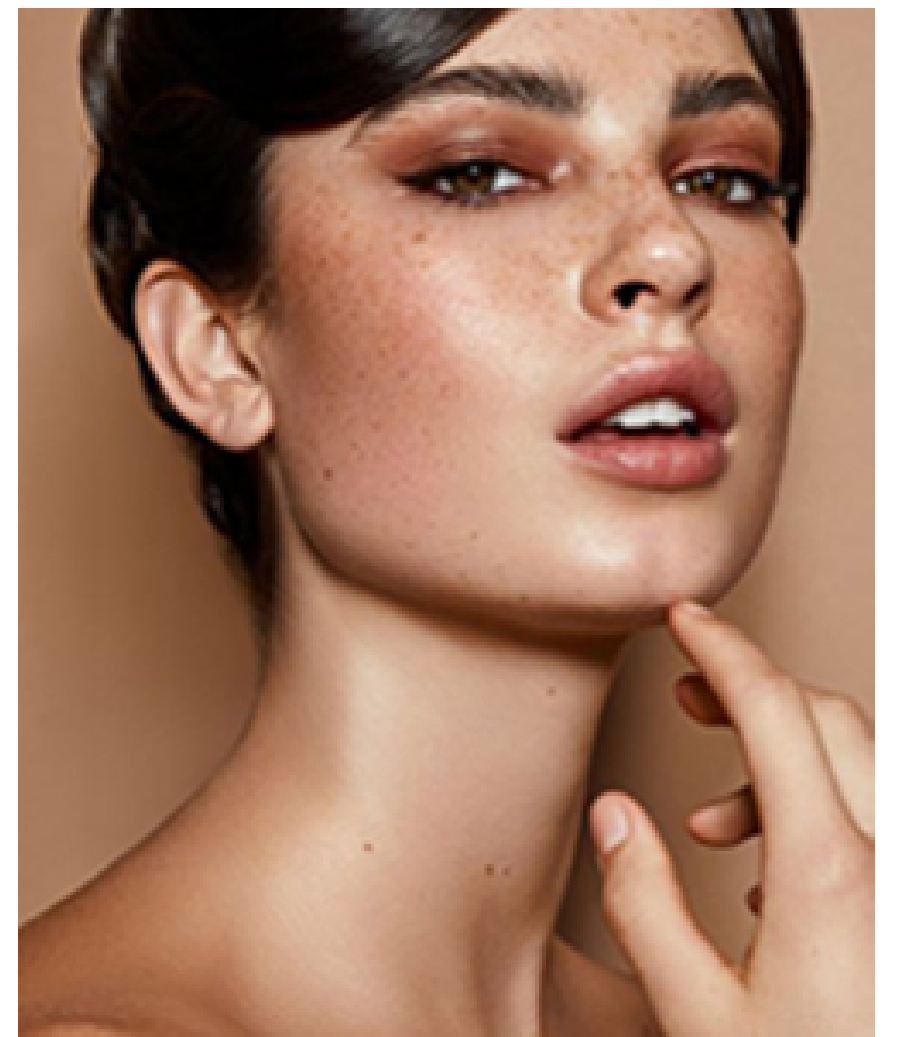

Spring 24' Photoshoot

Model Board

KSENIA
Height: 68in
Bust: 88in
Waist: 64in
Hips: 93in

MAYRA
Height: 70in
Bust: 32in
Waist: 24in
Hips: 35in

Makeup Board

Makeup Board

Hair Board

Poses